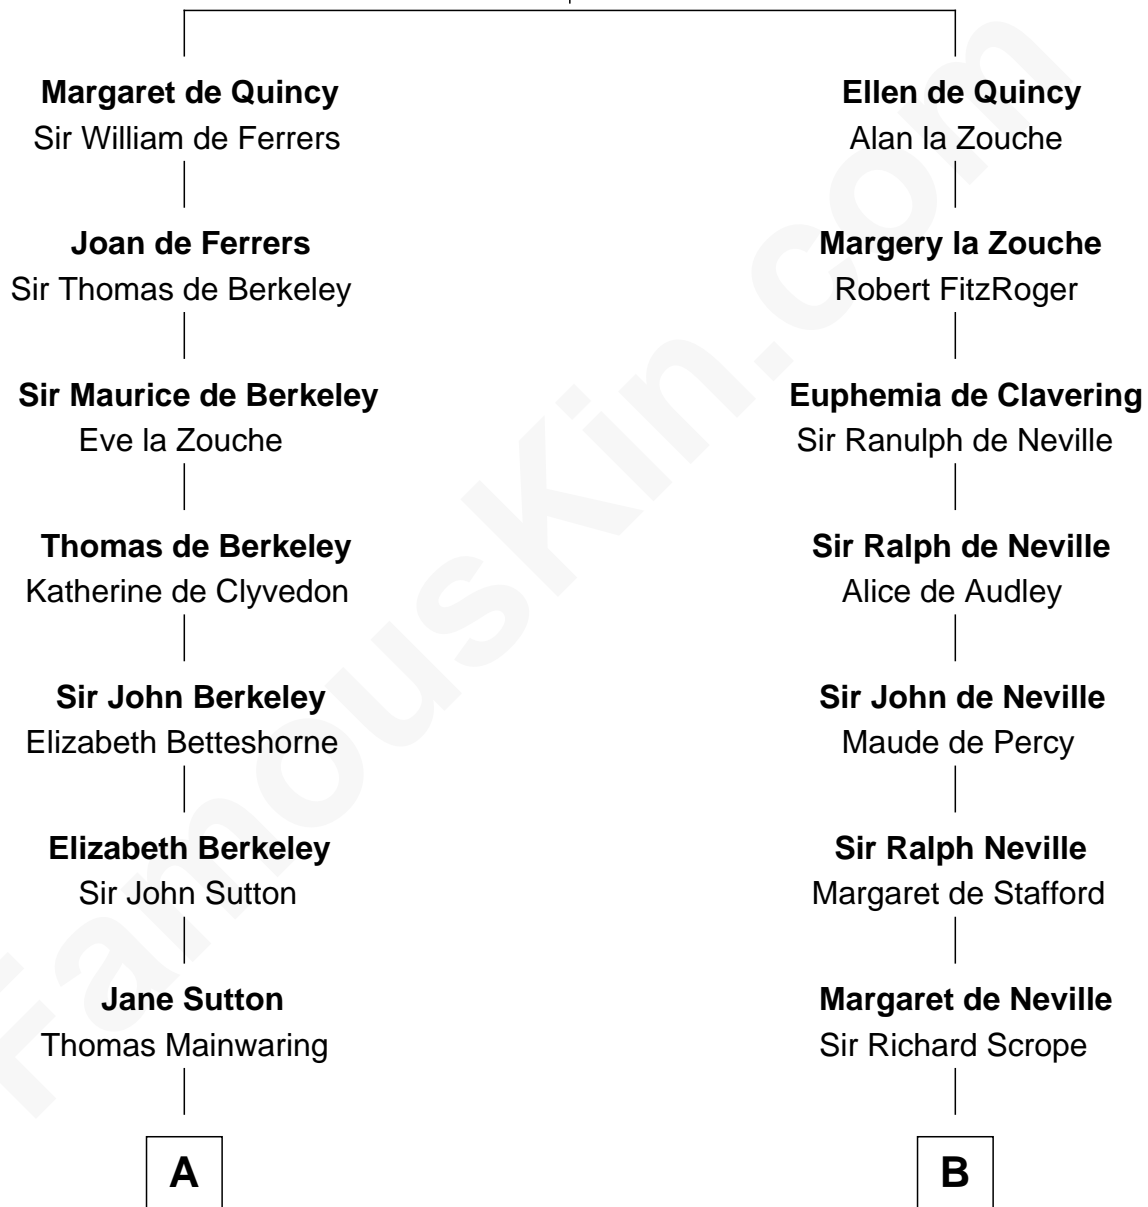

## Relationship Chart of

### Robert Abell

(c1605 - 1663) Great Migration Immigrant 1630

11th cousin 9 times removed of

**Benjamin Harrison**  
23rd U.S. President

**Sir Roger de Quincy**  
Helen of Galloway

**C**

**Benjamin Harrison**

Elizabeth Bassett

**Gen. William Henry Harrison**

Anna Tuthill Symmes

**John Scott Harrison**

Elizabeth Ramsey Irwin

**Benjamin Harrison**

*23rd U.S. President*

FamousKin.com