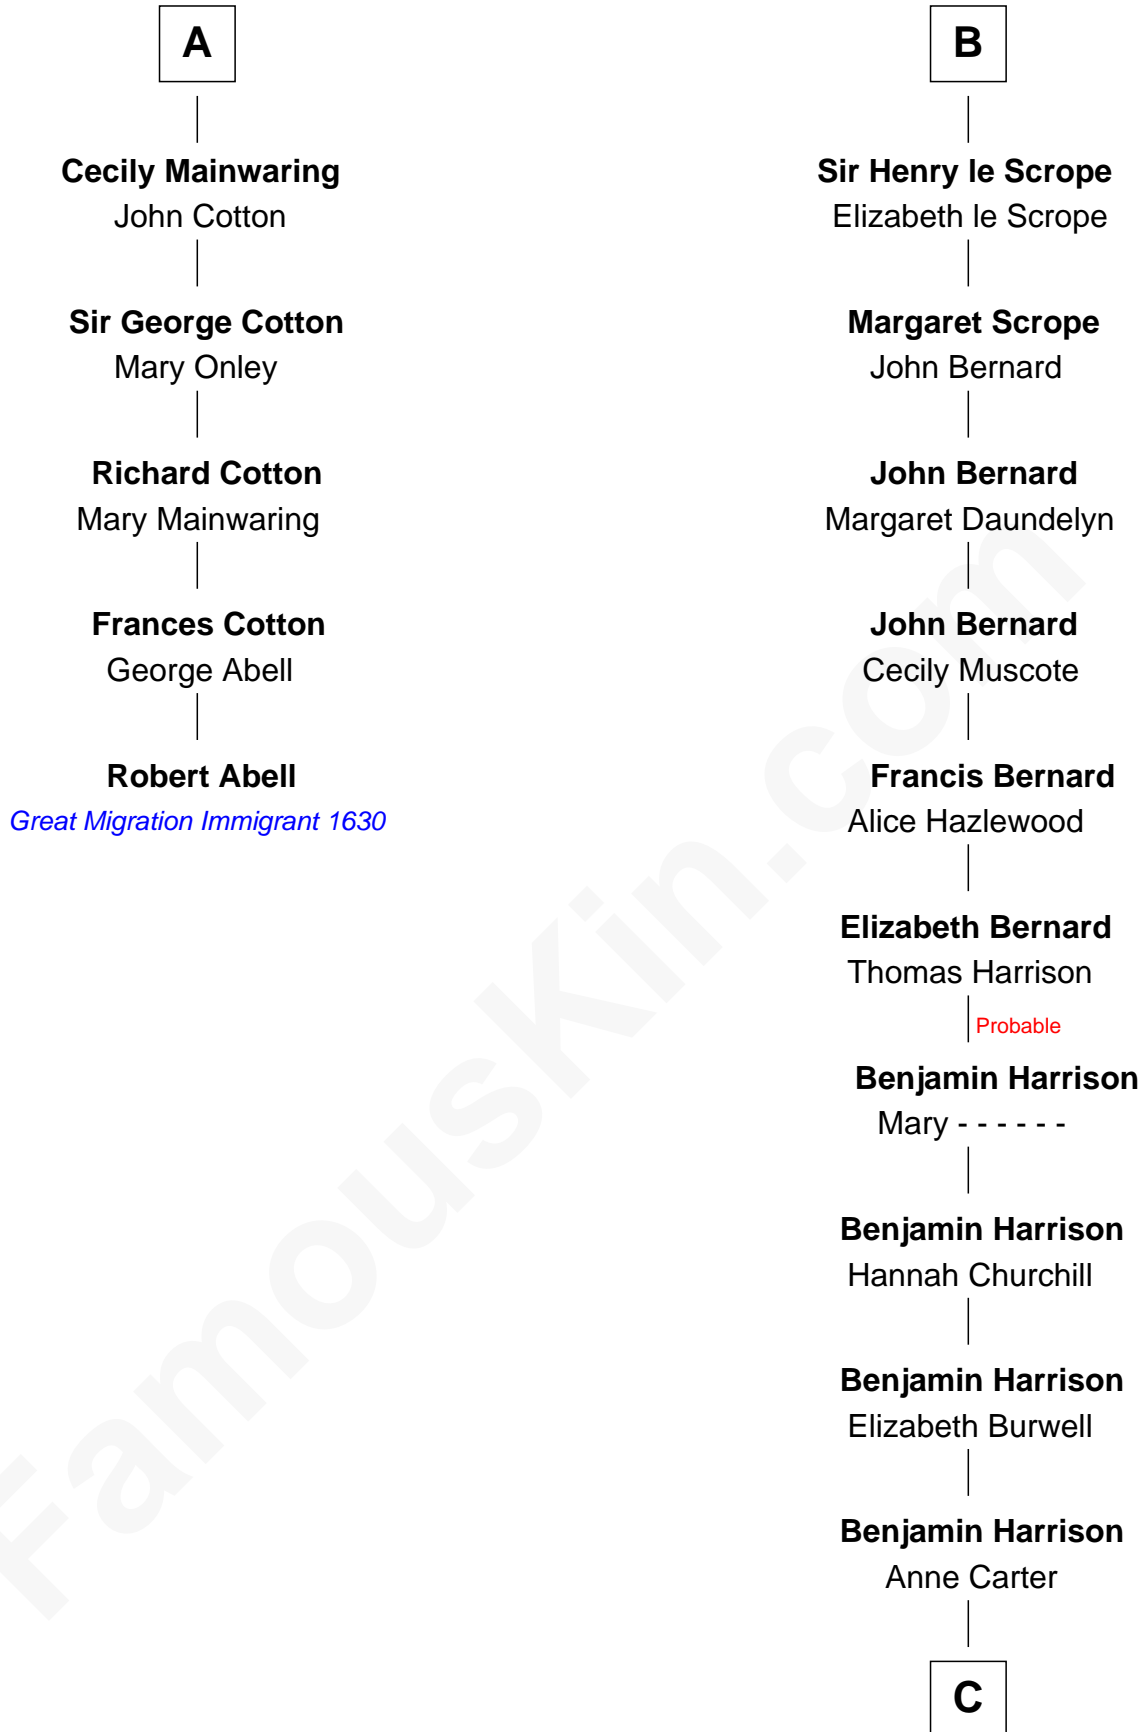

## Relationship Chart of

### Robert Abell

(c1605 - 1663) Great Migration Immigrant 1630

11th cousin 9 times removed of

**Benjamin Harrison**  
23rd U.S. President

**Sir Roger de Quincy**  
Helen of Galloway

**C**

**Benjamin Harrison**

Elizabeth Bassett

**Gen. William Henry Harrison**

Anna Tuthill Symmes

**John Scott Harrison**

Elizabeth Ramsey Irwin

**Benjamin Harrison**

*23rd U.S. President*

FamousKin.com