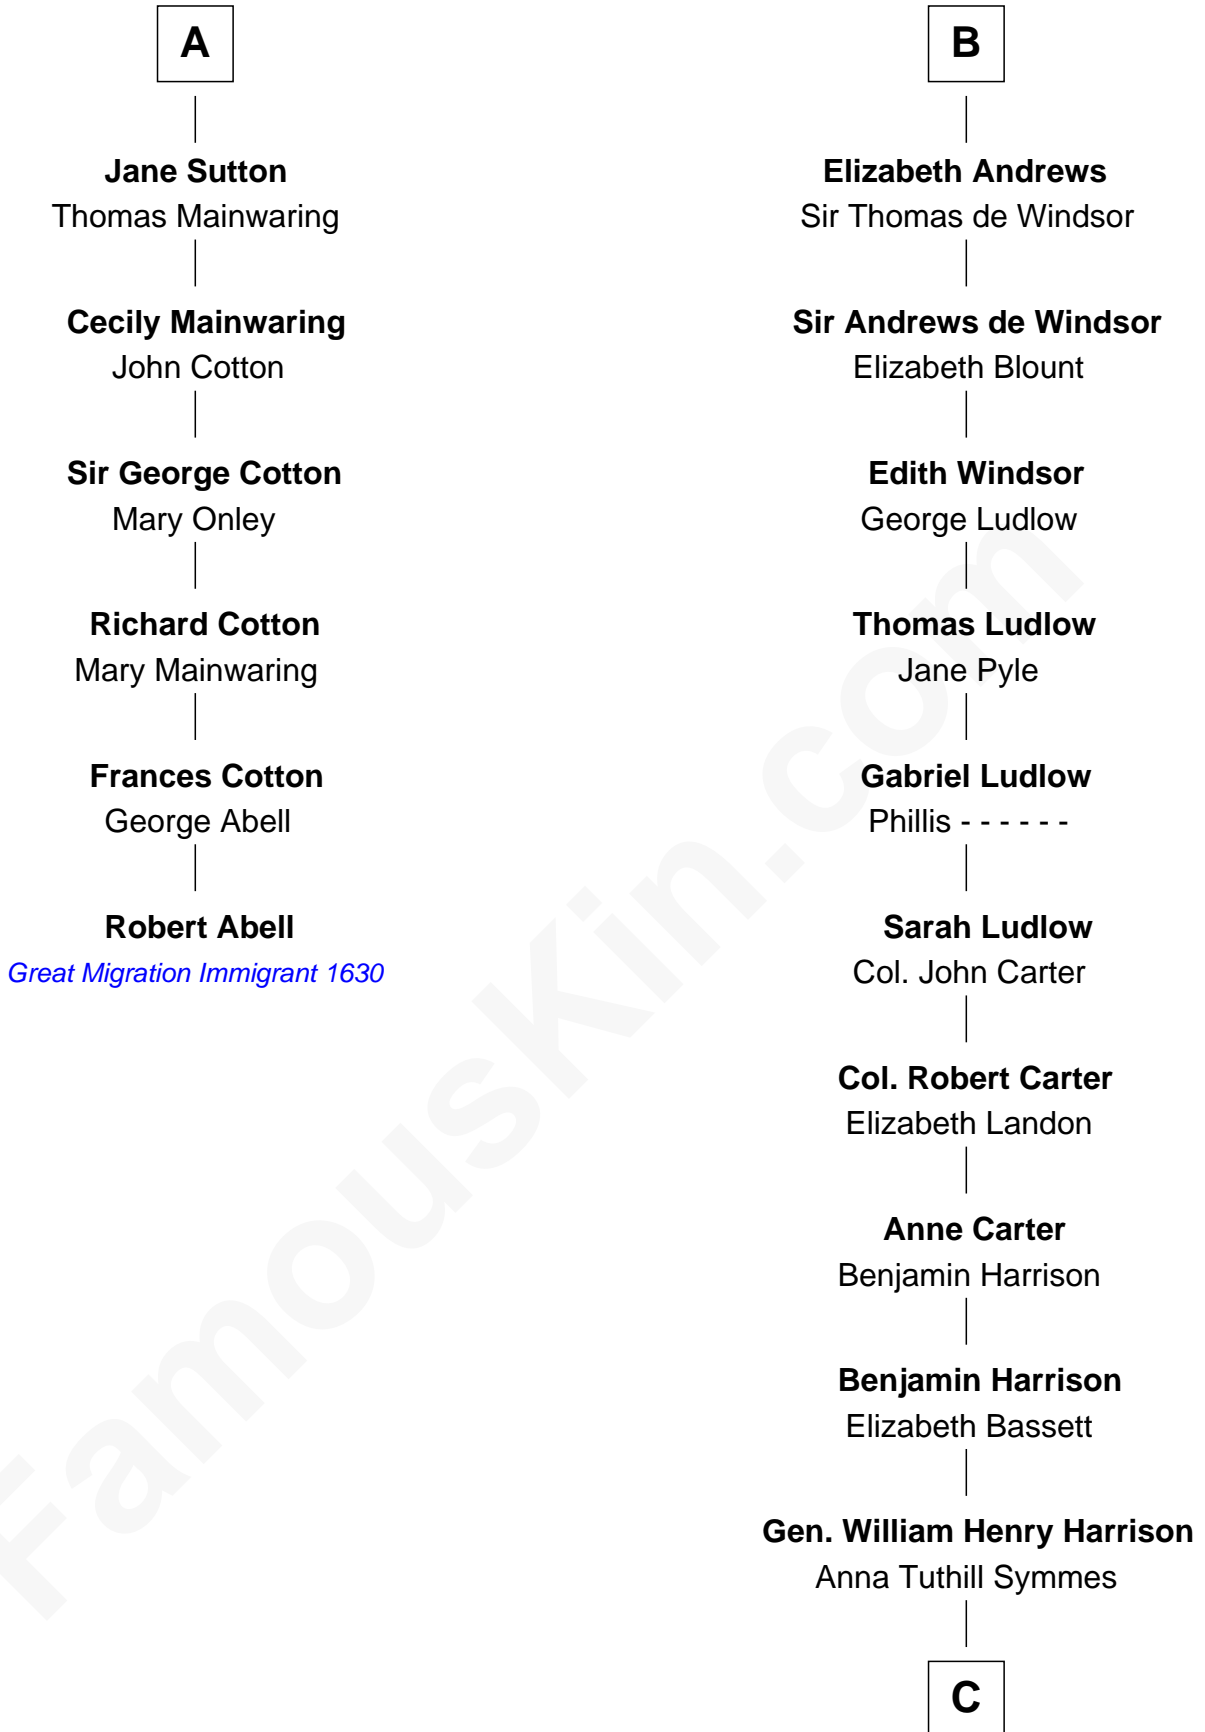

FamousKin.com

Relationship Chart of

Robert Abell

(c1605 - 1663) Great Migration Immigrant 1630

12th cousin 6 times removed of

Benjamin Harrison
23rd U.S. President

Sir Hugh le Despencer
Aveline Basset

Sir Hugh le Despencer
Isabella de Beauchamp

A

Eleanor le Despencer
Sir Hugh de Courtenay

Sir Hugh de Courtenay
Agnes de St. John

Sir Hugh de Courtenay
Margaret de Bohun

Elizabeth de Courtenay
Sir Andrew Luttrell

Sir Hugh Luttrell
Catherine de Beaumont

Elizabeth Luttrell
John Stratton

Elizabeth Stratton
John Andrews

B

C

John Scott Harrison
Elizabeth Ramsey Irwin

Benjamin Harrison
23rd U.S. President

FamousKin.com