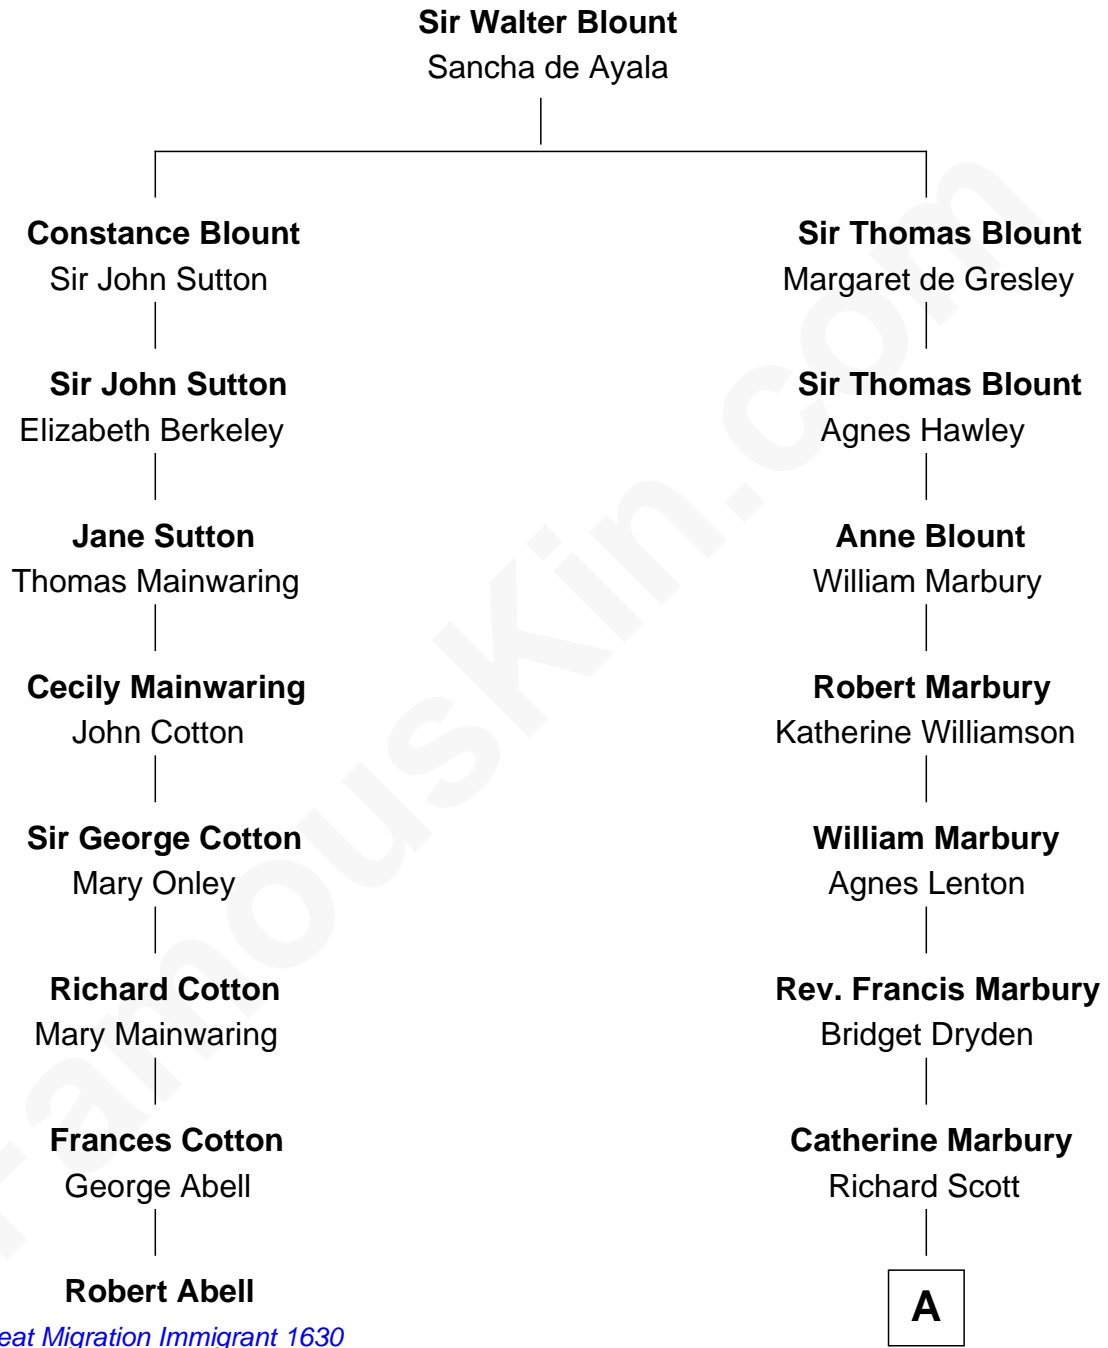

FamousKin.com Relationship Chart of

Robert Abell

(c1605 - 1663) *Great Migration Immigrant 1630*

7th cousin 6 times removed of

Joseph Wharton

Founder of the Wharton School of Business

A

Hannah Scott
Gov. Walter Clarke

Hannah Clarke
Thomas Rodman

Samuel Rodman
Mary Willett

Thomas Rodman
Mary Borden

Hannah Rodman
Samuel Rowland Fisher

Deborah Fisher
William Wharton

Joseph Wharton
Founder, Wharton School of Business