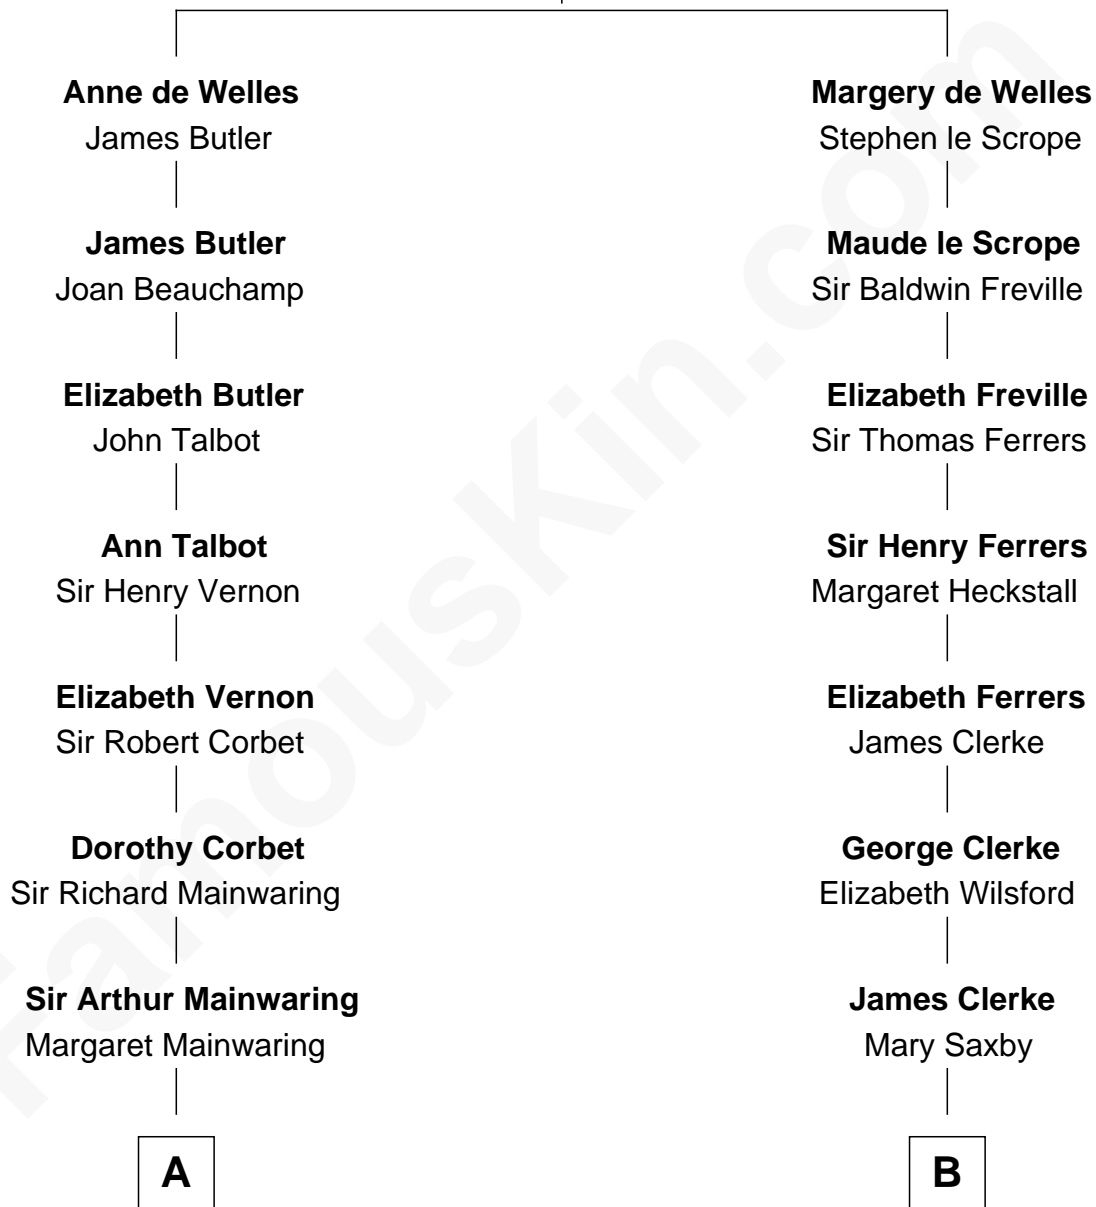

FamousKin.com Relationship Chart of

Robert Abell

(c1605 - 1663) Great Migration Immigrant 1630

9th cousin 6 times removed of

Joseph Wharton

Founder of the Wharton School of Business

John de Welles

Maud de Roos

A

Mary Mainwaring

Richard Cotton

Frances Cotton

George Abell

Robert Abell

Great Migration Immigrant 1630

B

William Clerke

Mary Weston

Jeremiah Clarke

Frances Latham

Gov. Walter Clarke

Hannah Scott

Hannah Clarke

Thomas Rodman