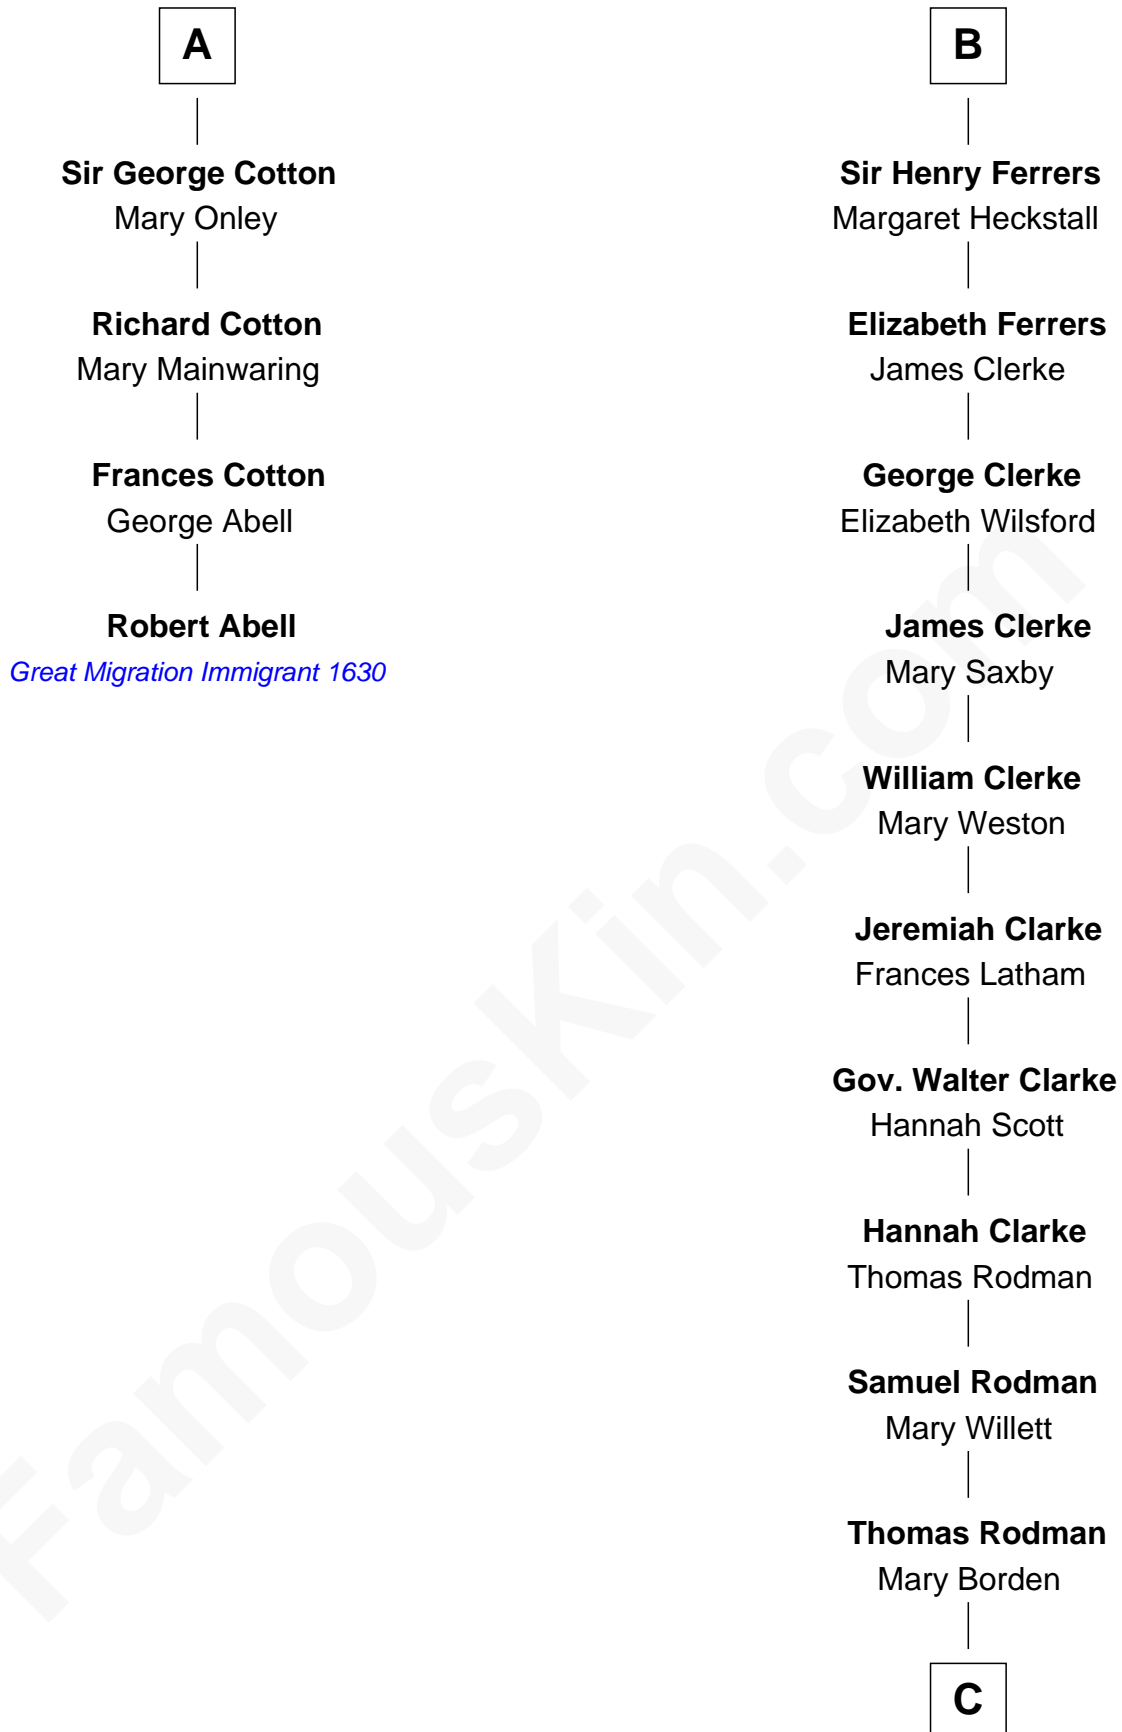

FamousKin.com Relationship Chart of

Robert Abell

(c1605 - 1663) Great Migration Immigrant 1630

10th cousin 9 times removed of

Joseph Wharton

Founder of the Wharton School of Business

Sir William de Ferrers

Margaret de Quincy

Joan de Ferrers
Sir Thomas de Berkeley

Sir Maurice de Berkeley
Eve la Zouche

Thomas de Berkeley
Katherine de Clyvedon

Sir John Berkeley
Elizabeth Betteshorne

Elizabeth Berkeley
Sir John Sutton

Jane Sutton
Thomas Mainwaring

Cecily Mainwaring
John Cotton

A

Sir William de Ferrers
Anne Duward

Sir William de Ferrers
de Segrave

Henry de Ferrers
Isabel de Verdun

Sir William de Ferrers
Margaret de Ufford

Sir Henry de Ferrers
Joan de Poynings

Sir William Ferrers
Philippa Clifford

Sir Thomas Ferrers
Elizabeth Freville

B

C

Hannah Rodman
Samuel Rowland Fisher

Deborah Fisher
William Wharton

Joseph Wharton
Founder, Wharton School of Business

FamousKin.com