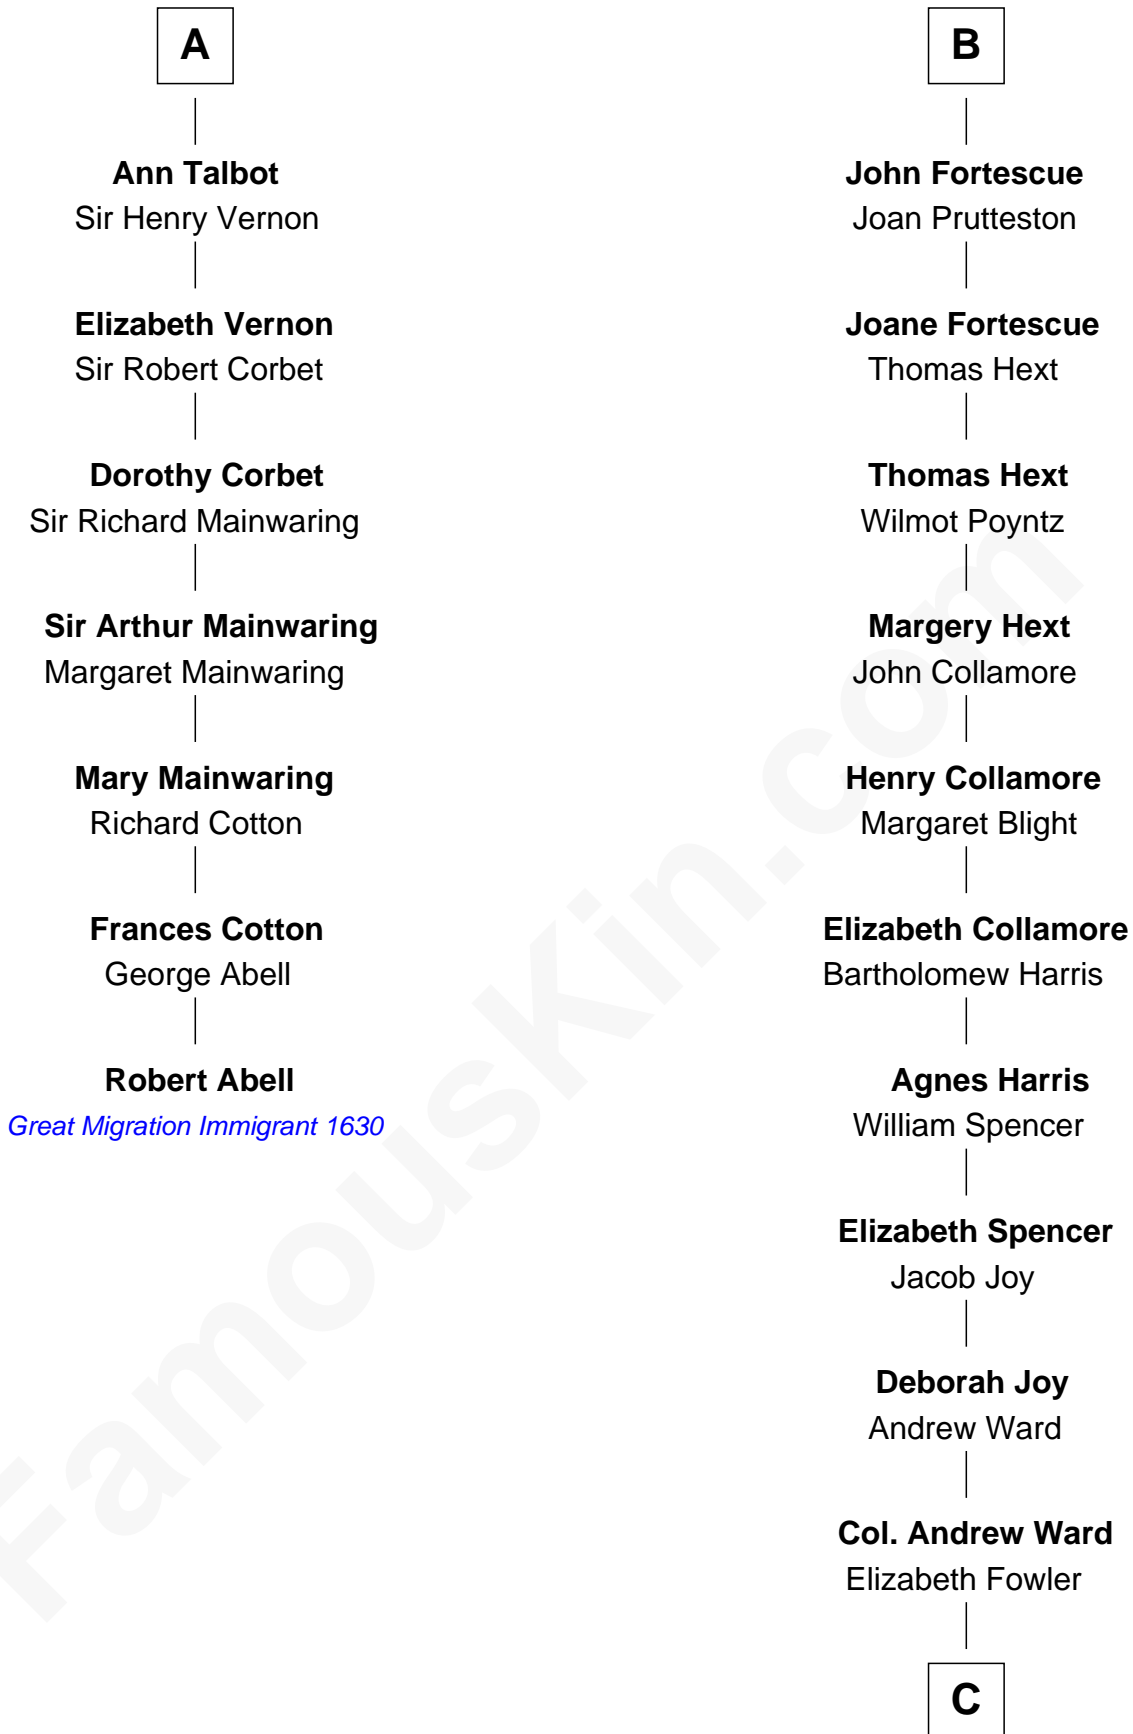

# FamousKin.com Relationship Chart of

**Robert Abell**

(c1605 - 1663) *Great Migration Immigrant 1630*

13th cousin 7 times removed of

**Harriet Beecher Stowe**

*Author of Uncle Tom's Cabin*

**Sir Geoffrey FitzPiers**

Aveline de Clare

**C**

**Andrew Ward**

Diana Hubbard

**Roxana Ward**

Eli Foote

**Roxana Foote**

Rev. Dr. Lyman Beecher

**Harriet Beecher Stowe**

*Author of Uncle Tom?s Cabin*

FamousKin.com