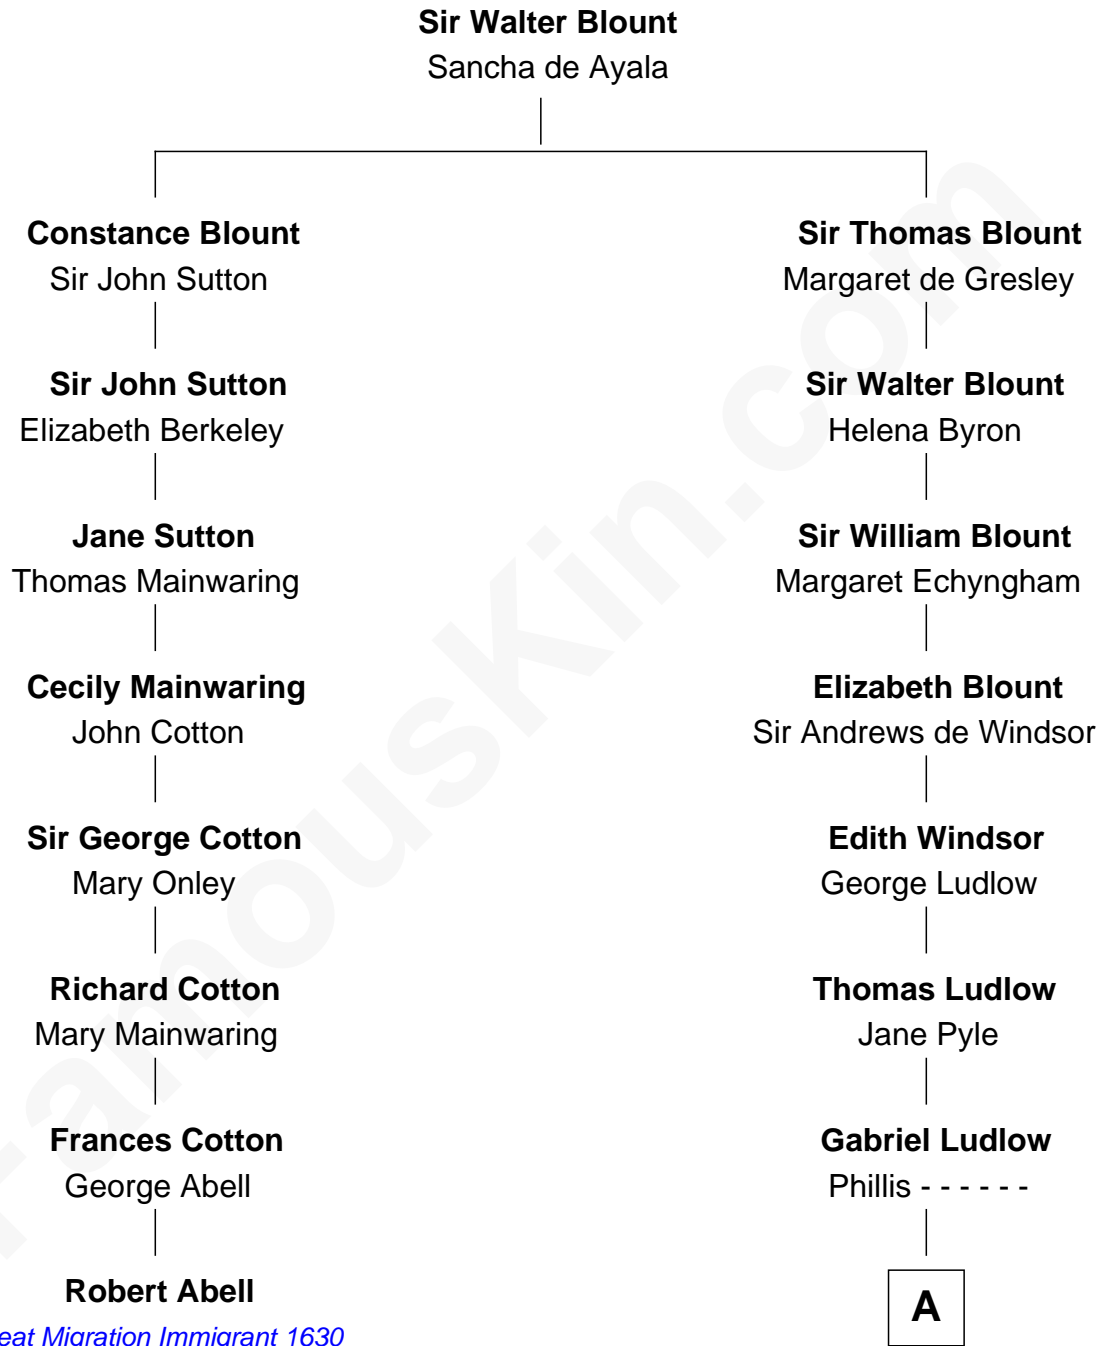

FamousKin.com

Relationship Chart of

Robert Abell

(c1605 - 1663) *Great Migration Immigrant 1630*

7th cousin 3 times removed of

Benjamin Harrison V

Signer of the Declaration of Independence

A

—
Sarah Ludlow
Col. John Carter

—
Col. Robert Carter
Elizabeth Landon

—
Anne Carter
Benjamin Harrison

—
Benjamin Harrison V
Signer of Declaration of Independence

FamousKin.com