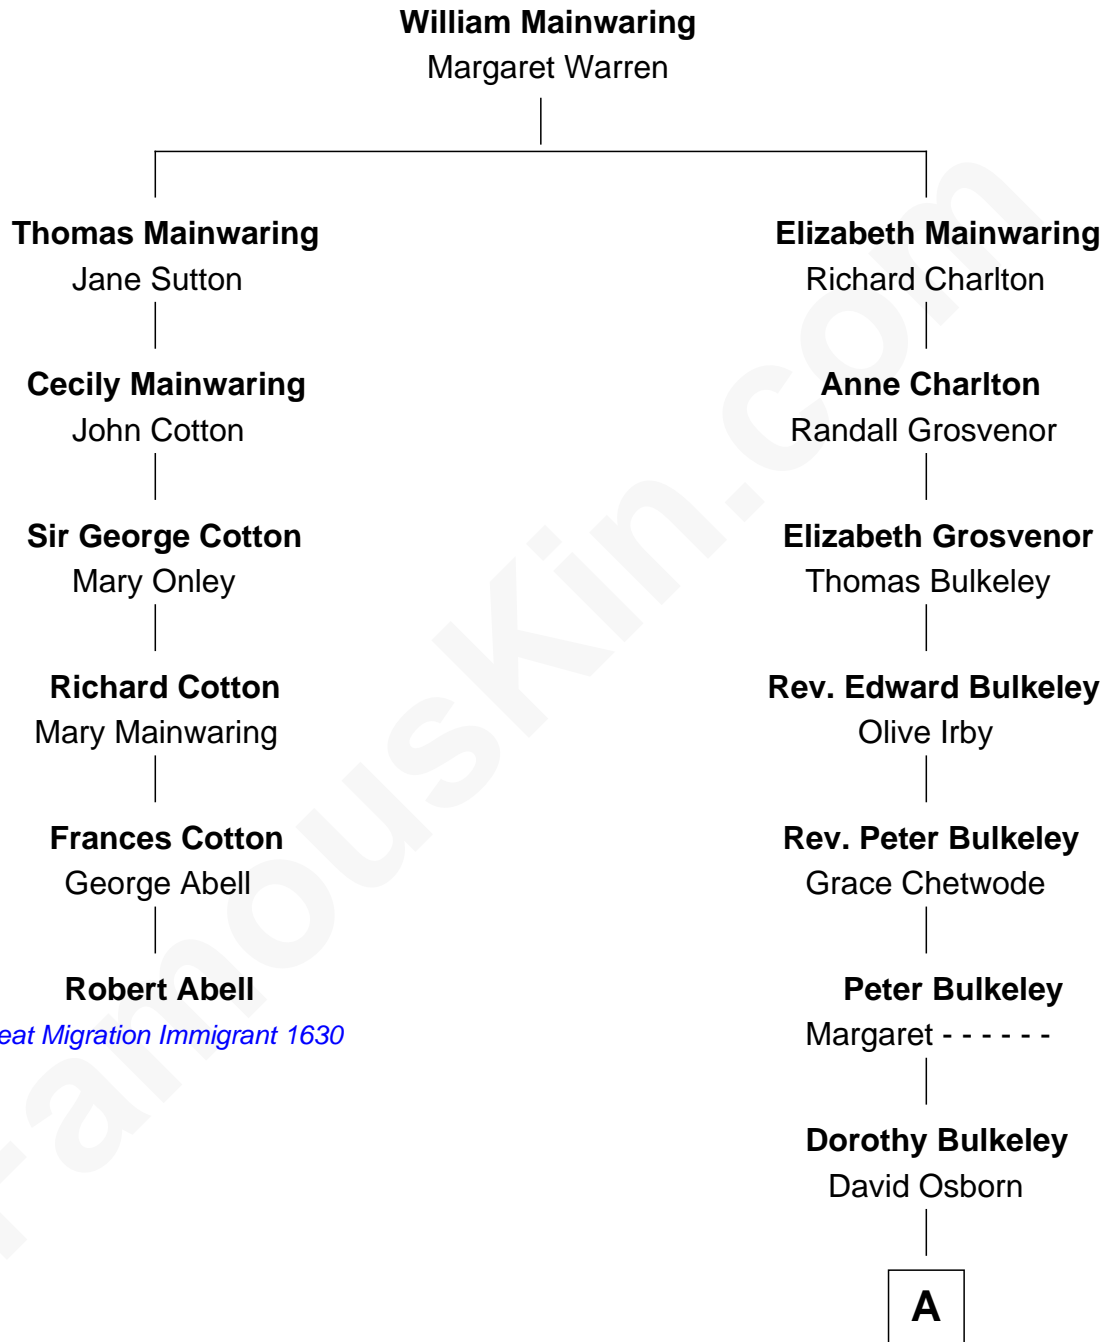

FamousKin.com Relationship Chart of

Robert Abell

(c1605 - 1663) *Great Migration Immigrant 1630*

5th cousin 6 times removed of

Jay Gould

American Railroad "Robber Baron"

A

|
Eleazer Osborn
Hannah Bulkeley

|
Eleazer Osborn
Sarah Burr

|
Anna Osborn
Abraham Gould

|
John Burr Gould
Mary More

|
Jay Gould
"Robber Baron"