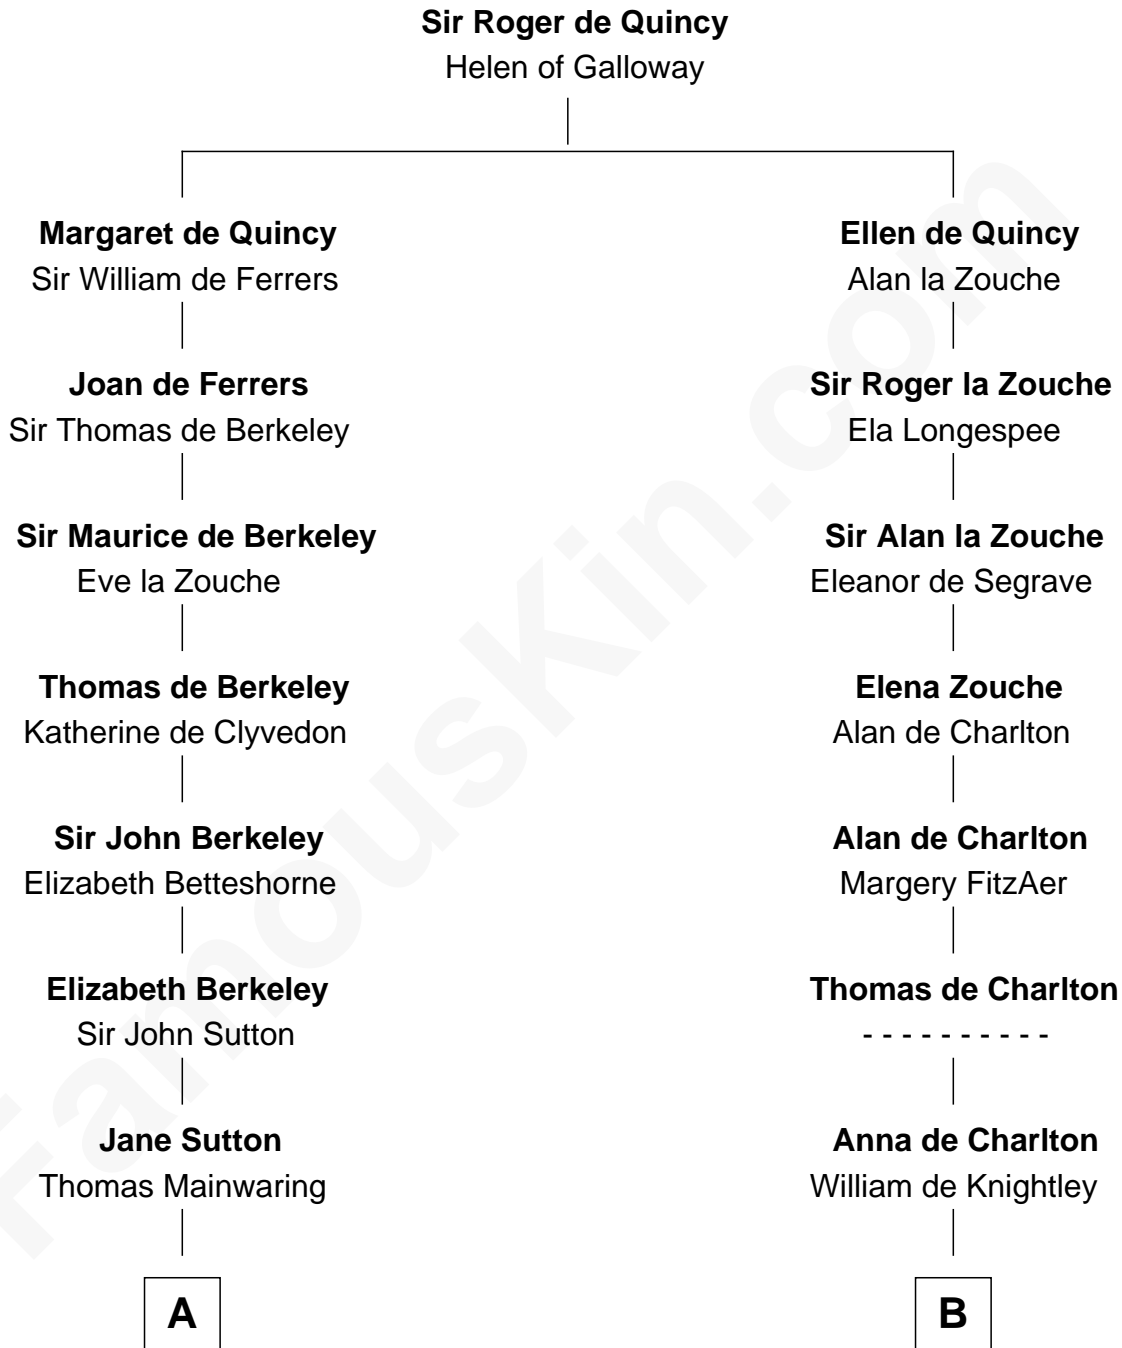

FamousKin.com Relationship Chart of

Robert Abell

(c1605 - 1663) Great Migration Immigrant 1630

11th cousin 9 times removed of

Jay Gould

American Railroad "Robber Baron"

C

—
Eleazer Osborn

Sarah Burr

—
Anna Osborn

Abraham Gould

—
John Burr Gould

Mary More

—
Jay Gould

"Robber Baron"