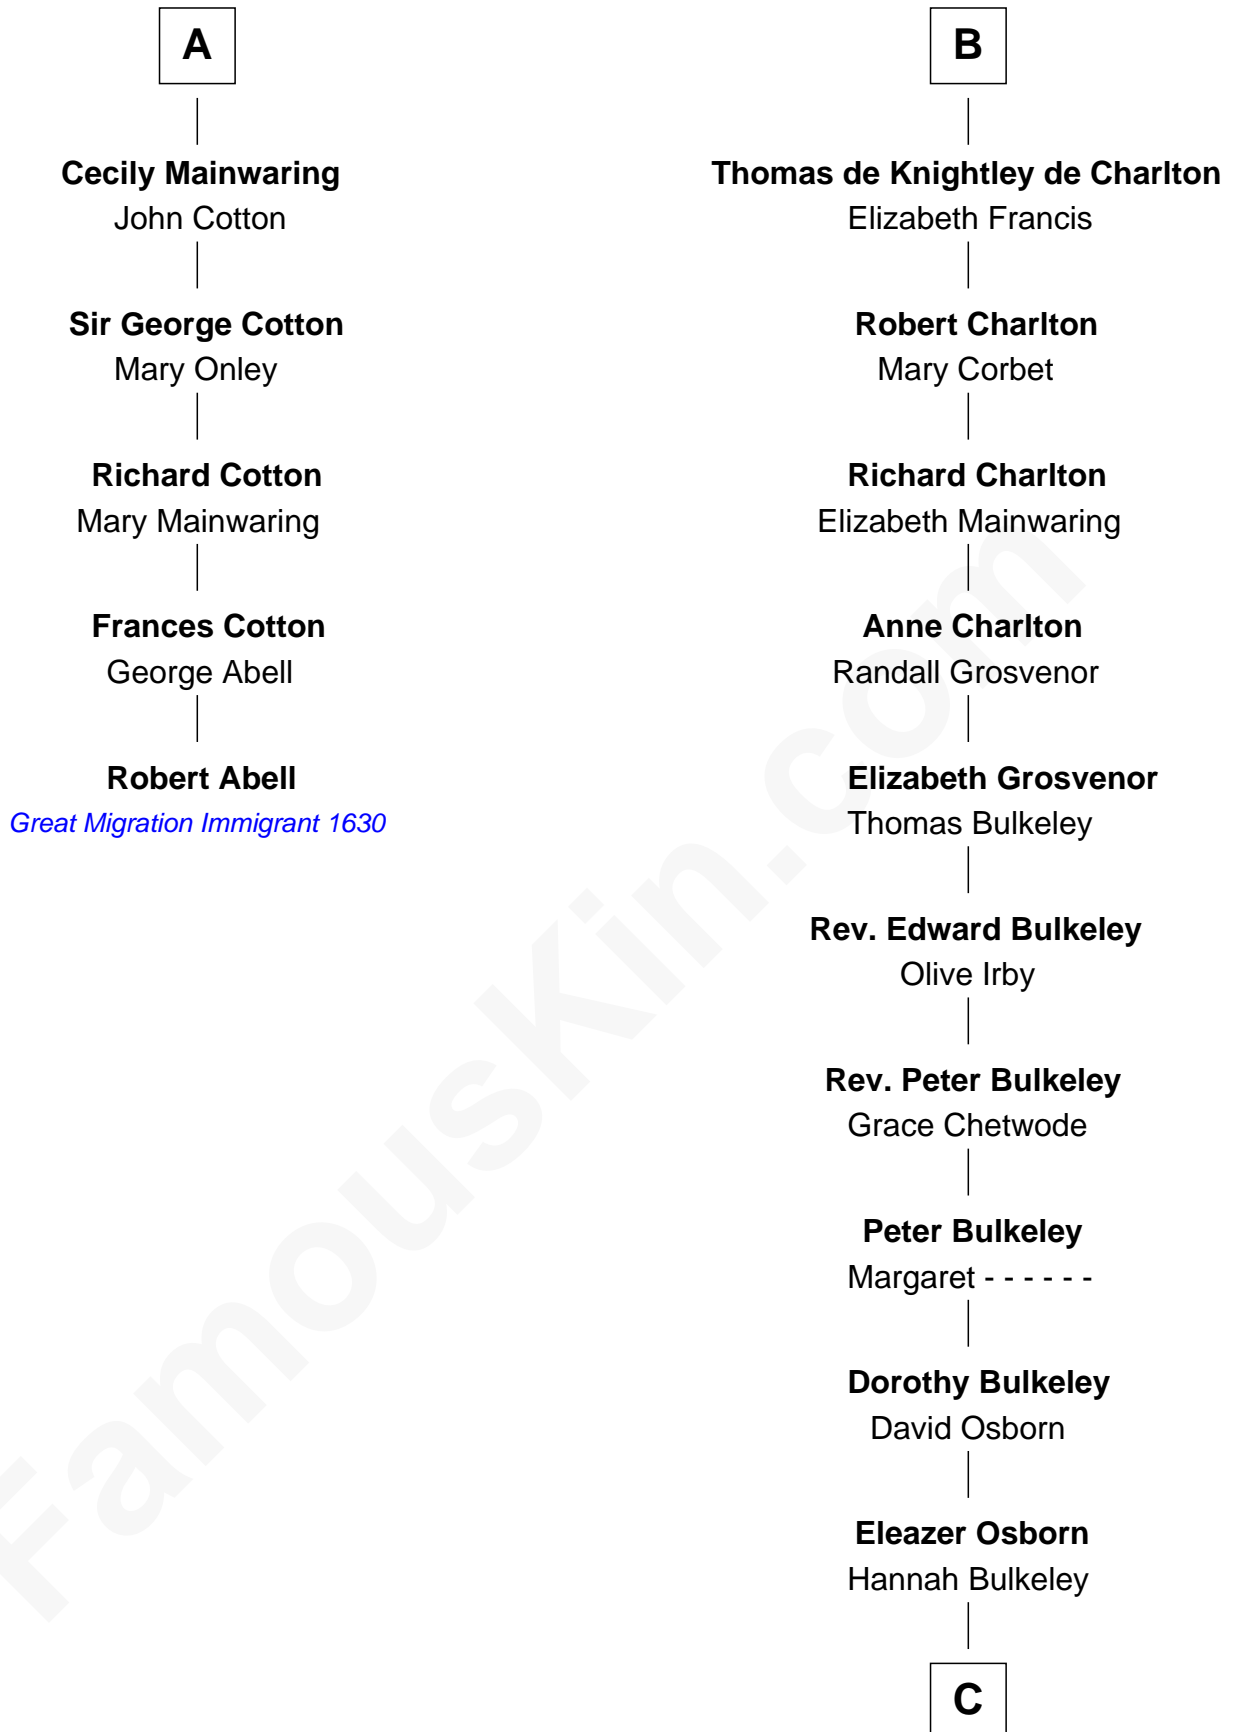

FamousKin.com Relationship Chart of

Robert Abell

(c1605 - 1663) Great Migration Immigrant 1630

11th cousin 9 times removed of

Jay Gould

American Railroad "Robber Baron"

C

—
Eleazer Osborn

Sarah Burr

—
Anna Osborn

Abraham Gould

—
John Burr Gould

Mary More

—
Jay Gould

"Robber Baron"