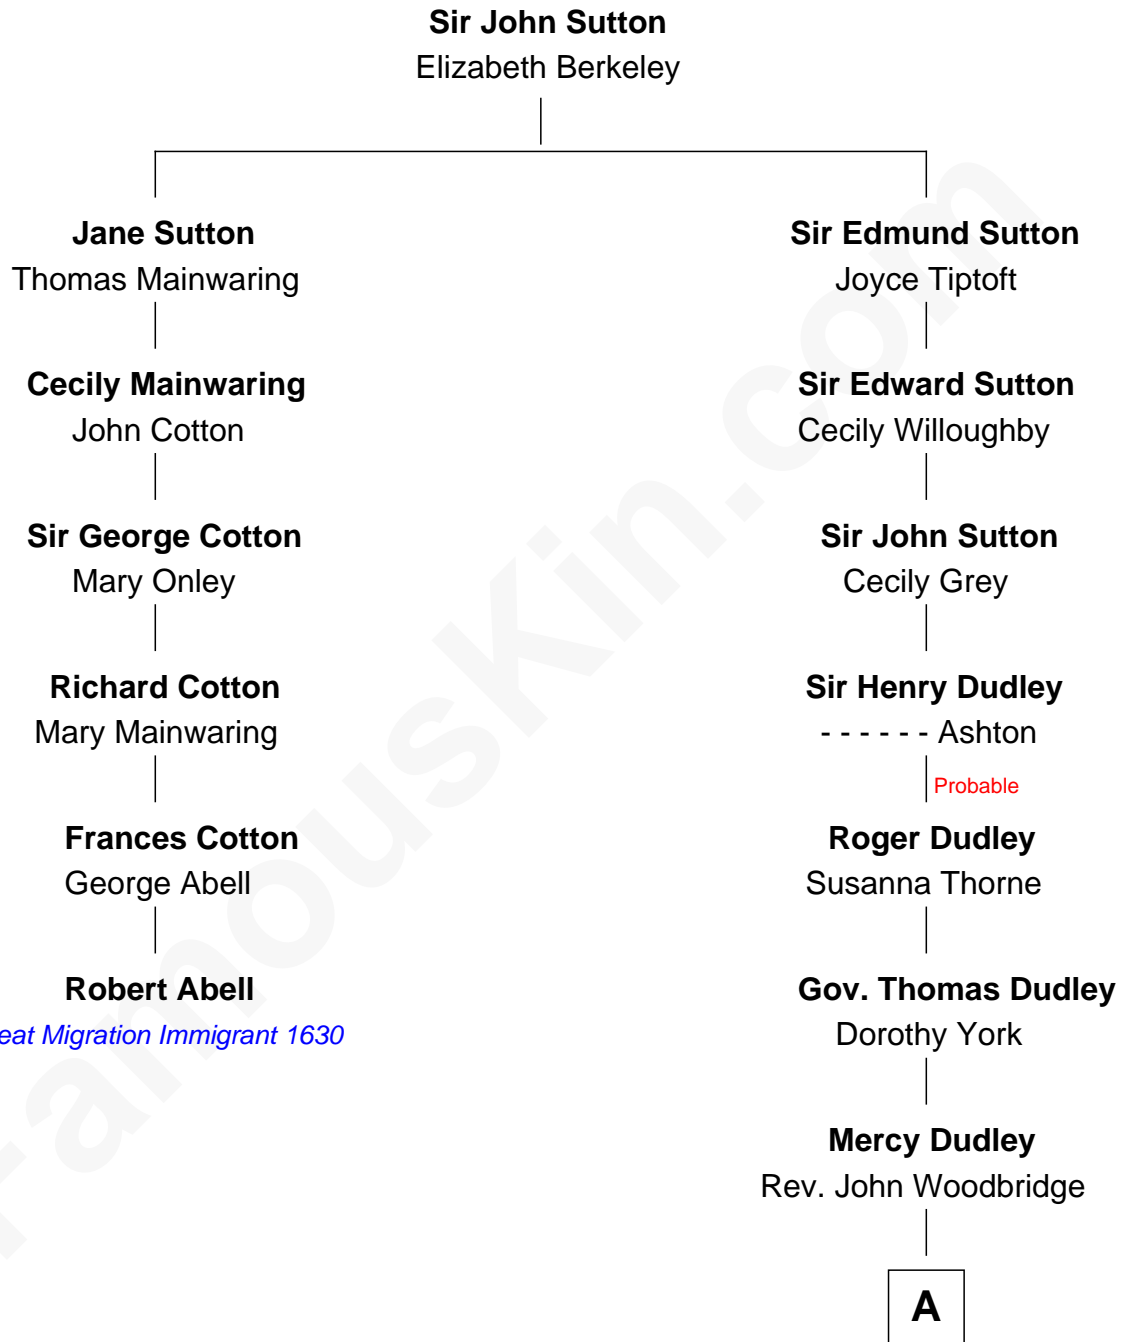

FamousKin.com Relationship Chart of Robert Abell

(c1605 - 1663) *Great Migration Immigrant 1630*

5th cousin 8 times removed of

William Marsh Rice
Founder of Rice University

A

Martha Woodbridge

Samuel Ruggles

Sarah Ruggles

John Holbrook

John Holbrook

Mary Hunt

Hannah Holbrook

Urban Bates

Sarah Bates

David Rice

David Rice

Patty Hall

William Marsh Rice

Founder of Rice University