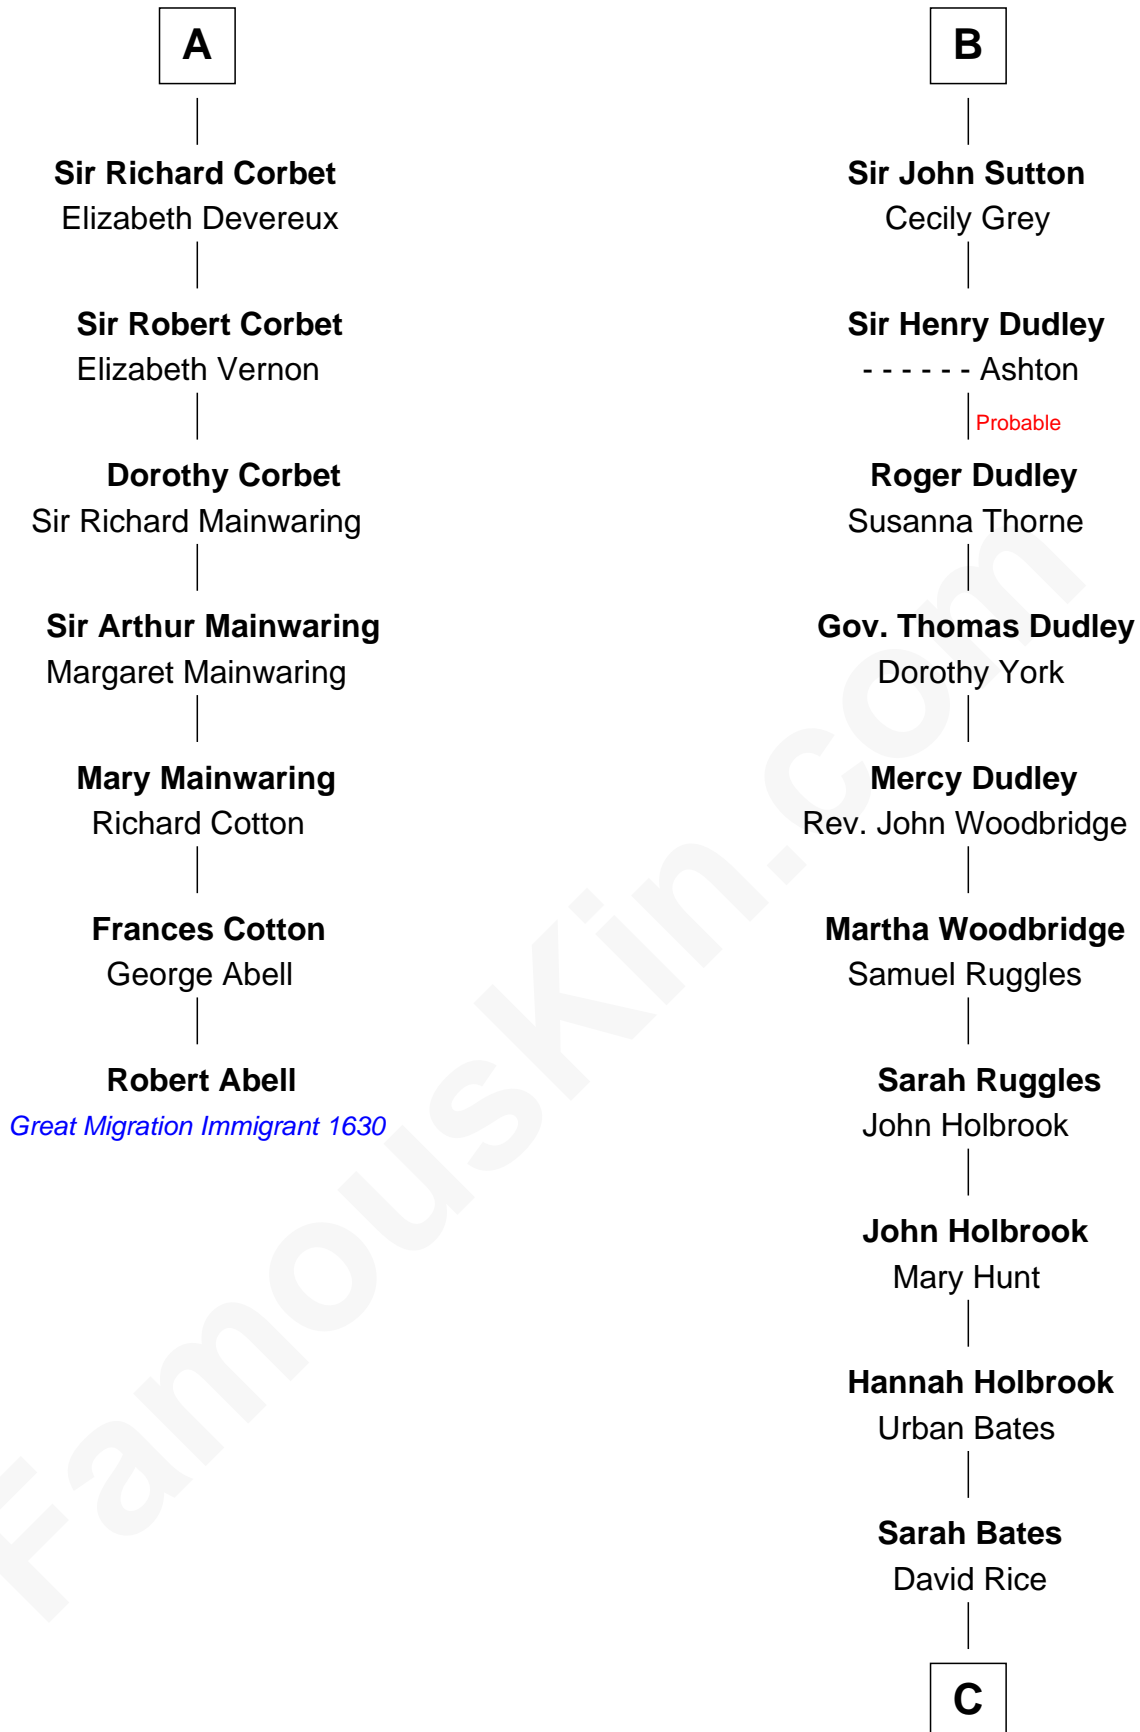

FamousKin.com

Relationship Chart of

Robert Abell

(c1605 - 1663) Great Migration Immigrant 1630

13th cousin 5 times removed of

William Marsh Rice
 Founder of Rice University

Margaret of France
 Edward I, King of England

Margaret Wake

Joan Plantagenet

Thomas Holand

Sir Thomas de Holand

Alice Fitzalan

Eleanor Holand

Edward Cherleton

Joyce Cherleton

Sir John Tiptoft

Joyce Tiptoft

Sir Edmund Sutton

Sir Edward Sutton

Cecily Willoughby

B

C

David Rice
Patty Hall

William Marsh Rice
Founder of Rice University

FamousKin.com