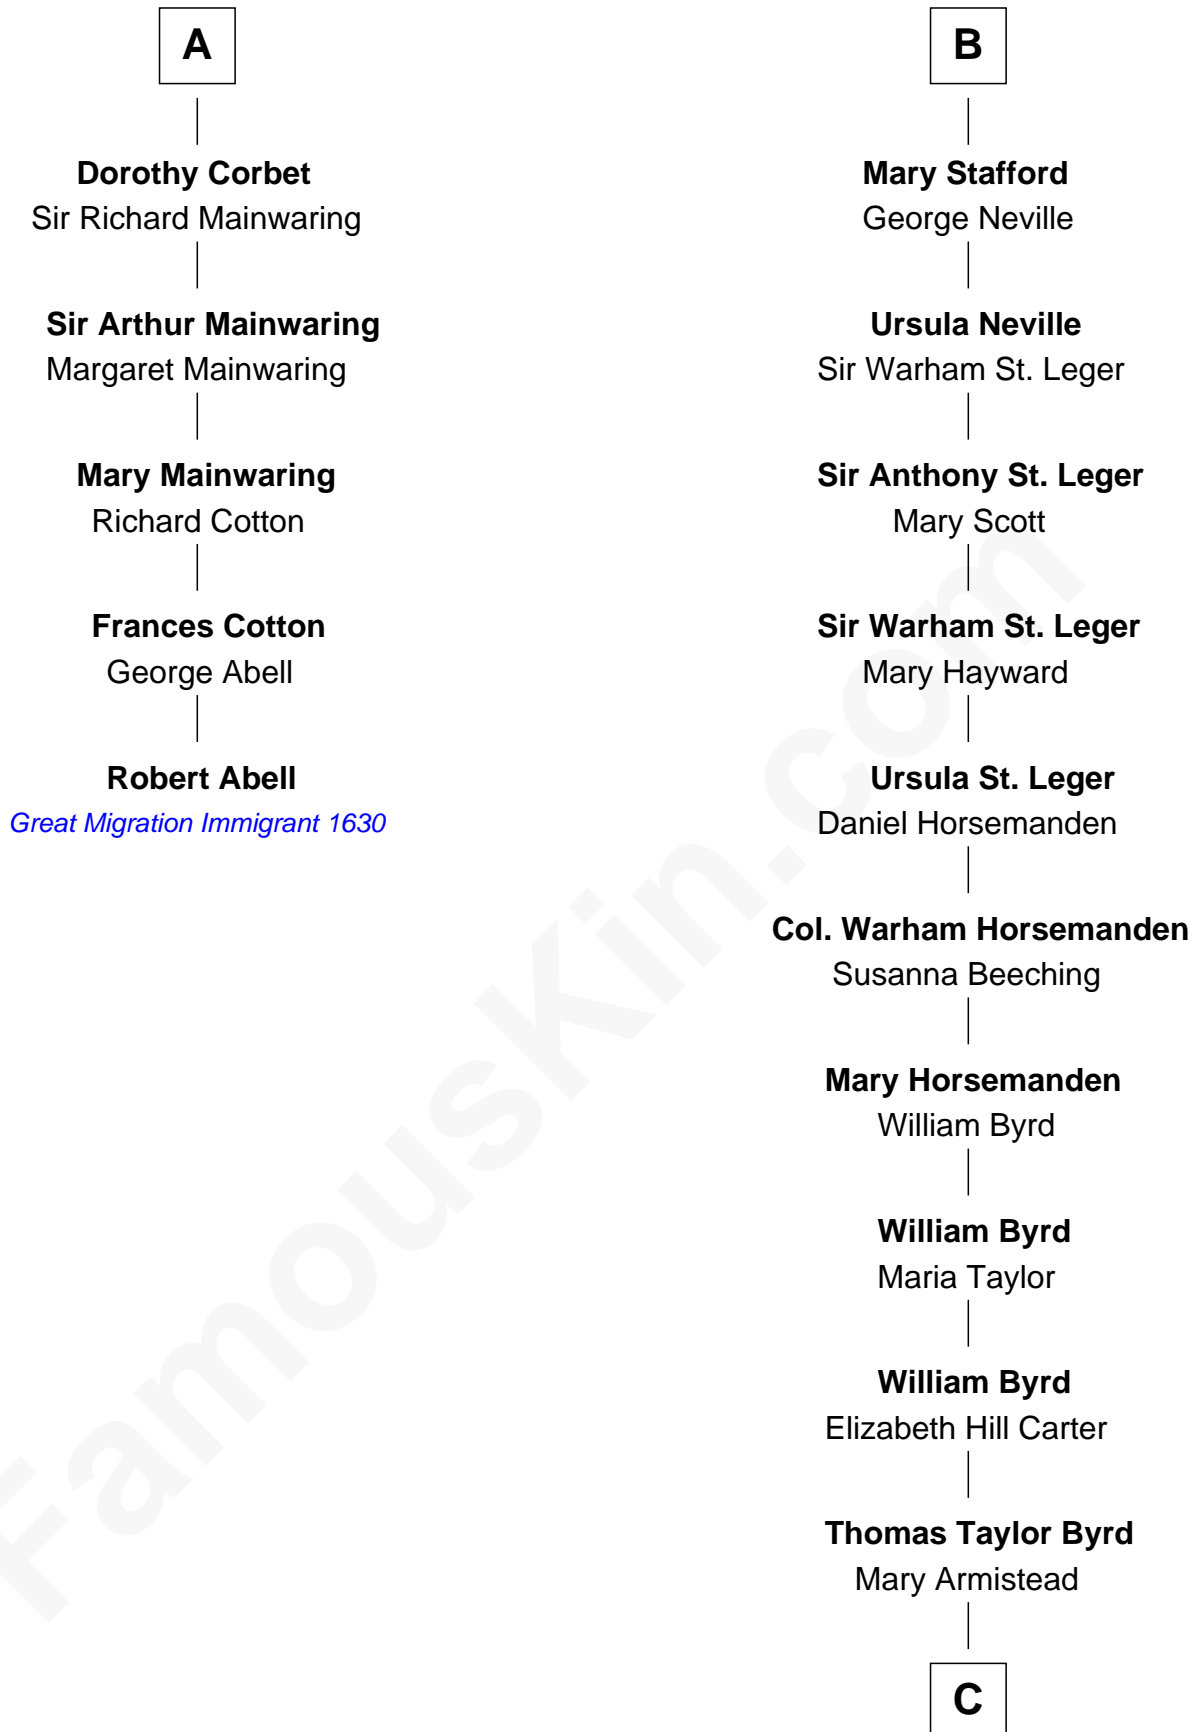

FamousKin.com Relationship Chart of

Robert Abell

(c1605 - 1663) *Great Migration Immigrant 1630*

11th cousin 9 times removed of

Harry F. Byrd

50th Governor of Virginia

Henry Plantagenet
Maud de Chaworth

C

Richard Evelyn Byrd

Anne Harrison

Col. William Byrd

Jane Meriwether Rivers

Richard Evelyn Byrd

Eleanor Bolling Flood

Harry F. Byrd

50th Governor of Virginia

FamousKin.com