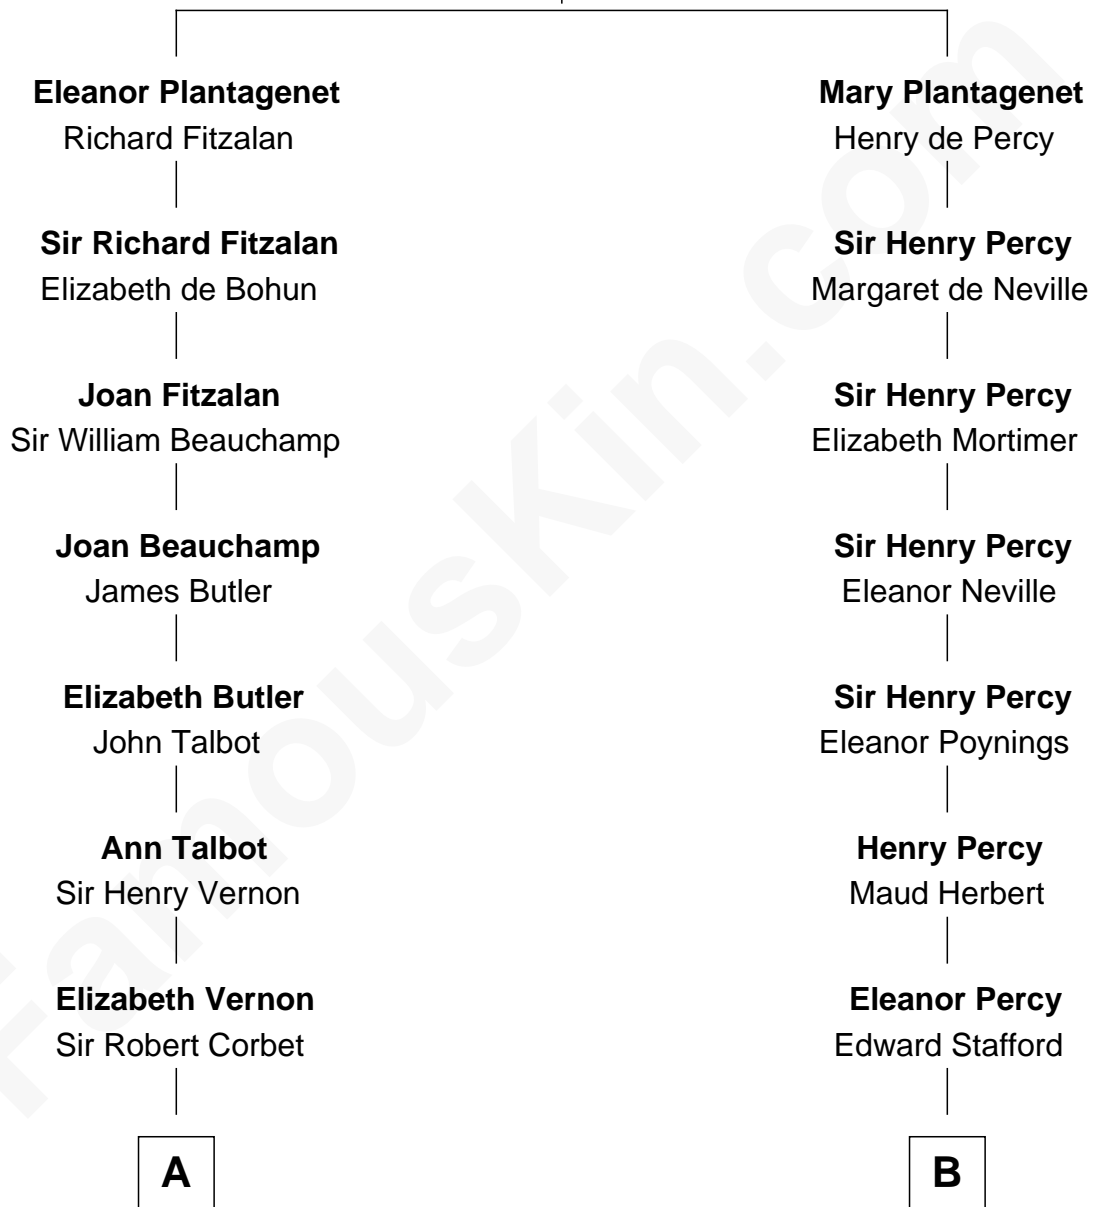

FamousKin.com Relationship Chart of

Robert Abell

(c1605 - 1663) *Great Migration Immigrant 1630*

11th cousin 9 times removed of

Harry F. Byrd

50th Governor of Virginia

Henry Plantagenet
Maud de Chaworth

C

Richard Evelyn Byrd

Anne Harrison

Col. William Byrd

Jane Meriwether Rivers

Richard Evelyn Byrd

Eleanor Bolling Flood

Harry F. Byrd

50th Governor of Virginia