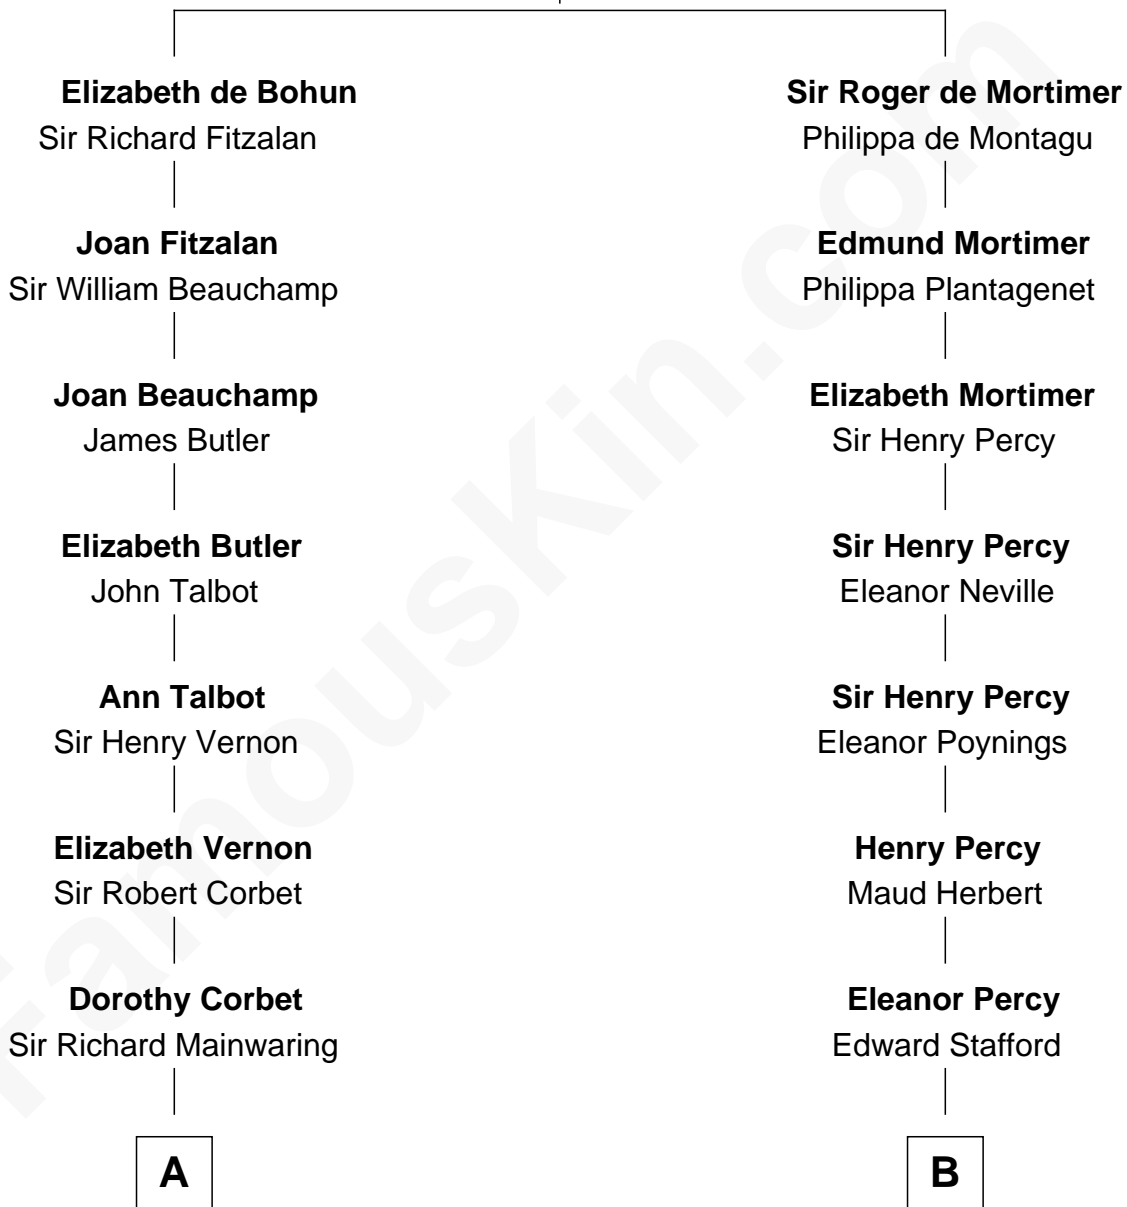

FamousKin.com Relationship Chart of

Robert Abell

(c1605 - 1663) Great Migration Immigrant 1630

10th cousin 10 times removed of

Harry F. Byrd

50th Governor of Virginia

Elizabeth de Badlesmere

with husband
Sir William de Bohun

with husband
Sir Edmund Mortimer

C

Richard Evelyn Byrd

Anne Harrison

Col. William Byrd

Jane Meriwether Rivers

Richard Evelyn Byrd

Eleanor Bolling Flood

Harry F. Byrd

50th Governor of Virginia

FamousKin.com