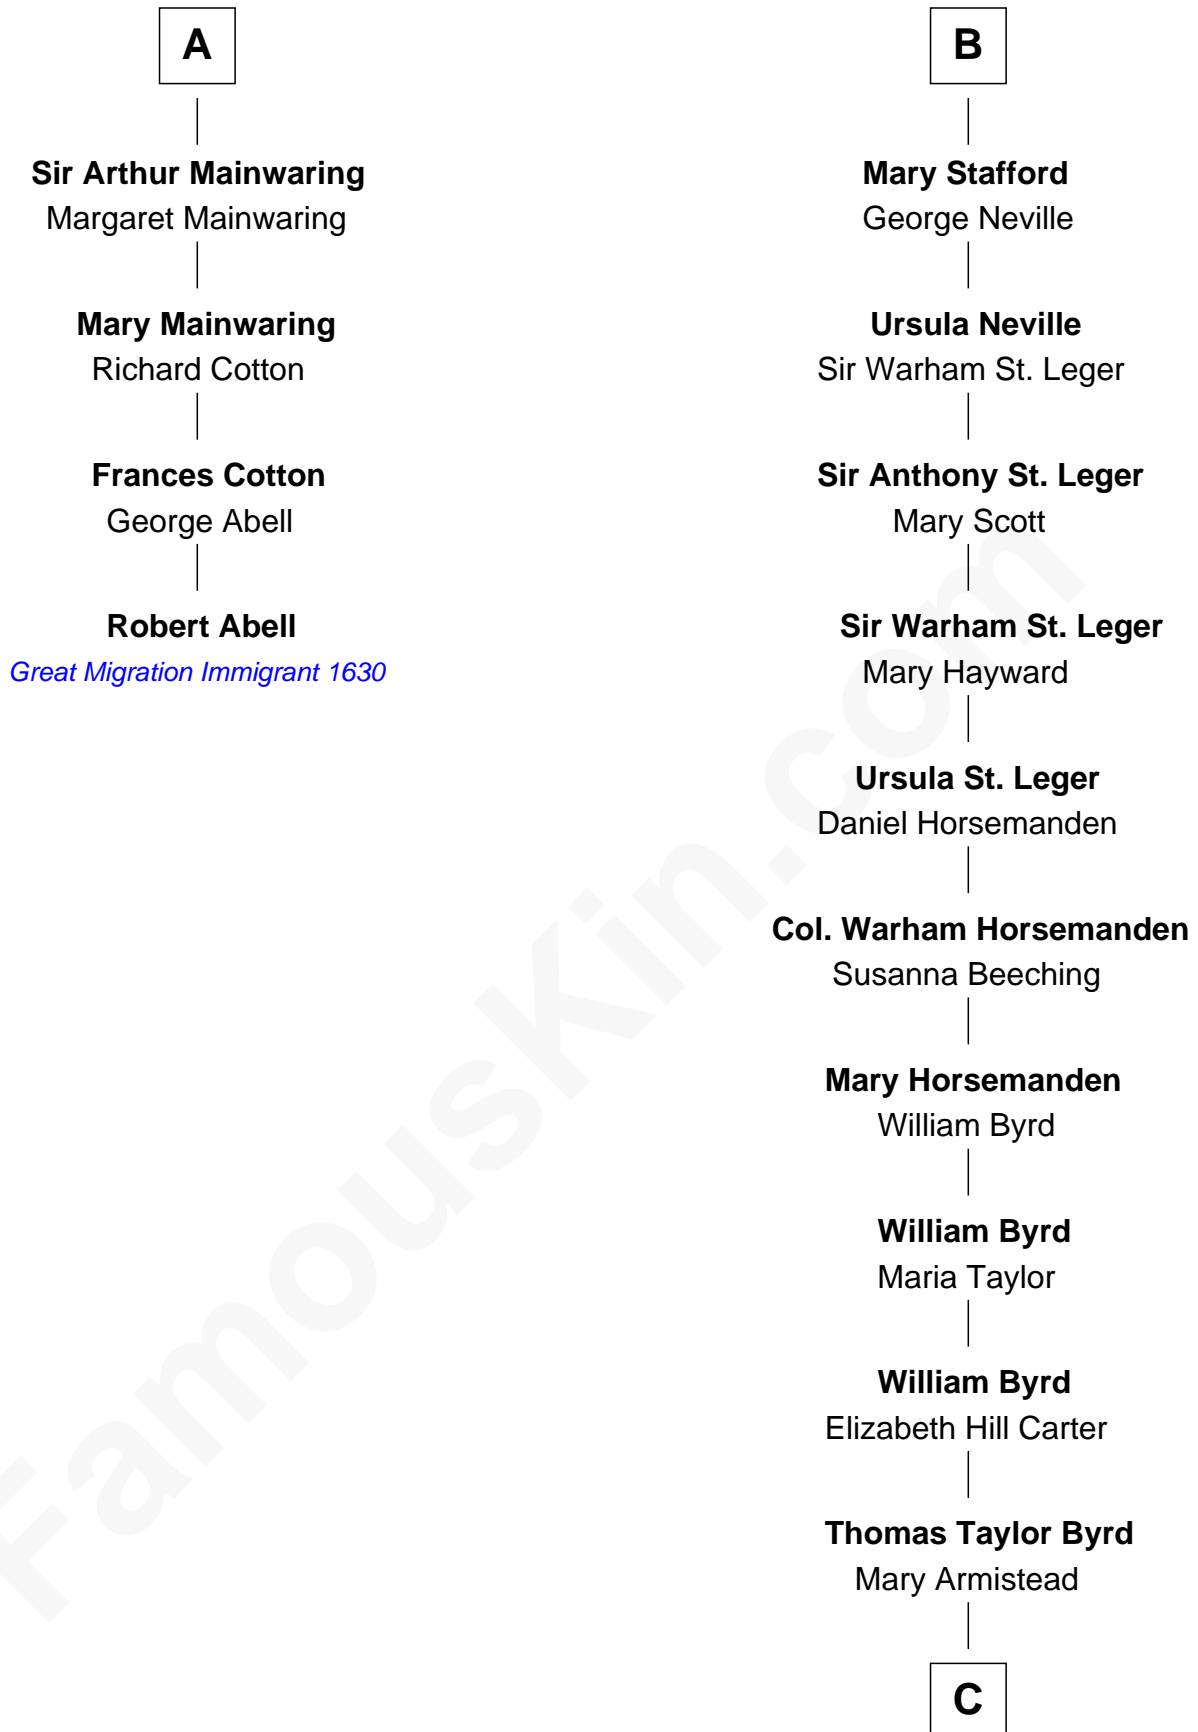

FamousKin.com Relationship Chart of

Robert Abell

(c1605 - 1663) Great Migration Immigrant 1630

10th cousin 10 times removed of

Harry F. Byrd

50th Governor of Virginia

Elizabeth de Badlesmere

with husband
Sir William de Bohun

with husband
Sir Edmund Mortimer

C

Richard Evelyn Byrd

Anne Harrison

Col. William Byrd

Jane Meriwether Rivers

Richard Evelyn Byrd

Eleanor Bolling Flood