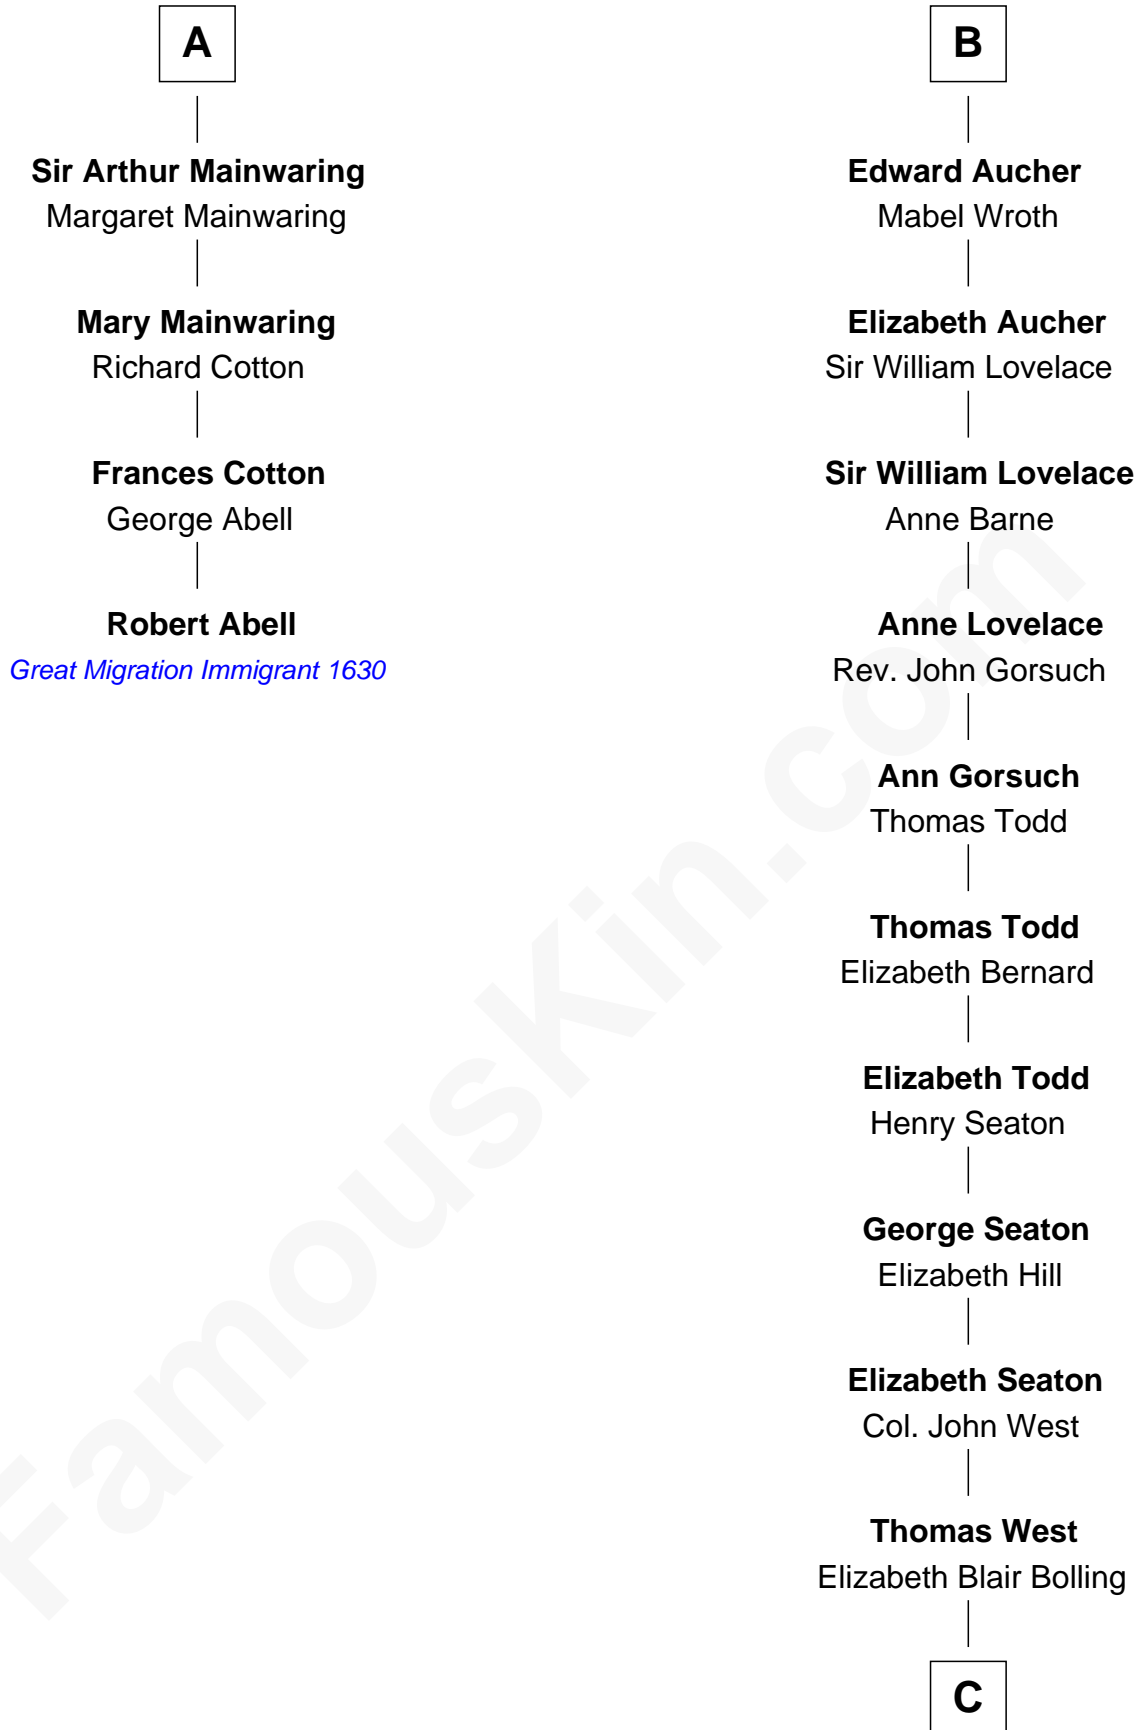

FamousKin.com

Relationship Chart of

Robert Abell

(c1605 - 1663) Great Migration Immigrant 1630

10th cousin 11 times removed of

Harry F. Byrd

50th Governor of Virginia

C

Eliza Bolling West
Dr. Joel Walker Flood

Col. Henry De La Warr Flood
Mary Elizabeth Trent

Joel Walker Flood
Ella Faulkner

Eleanor Bolling Flood
Richard Evelyn Byrd

Harry F. Byrd
50th Governor of Virginia

FamousKin.com