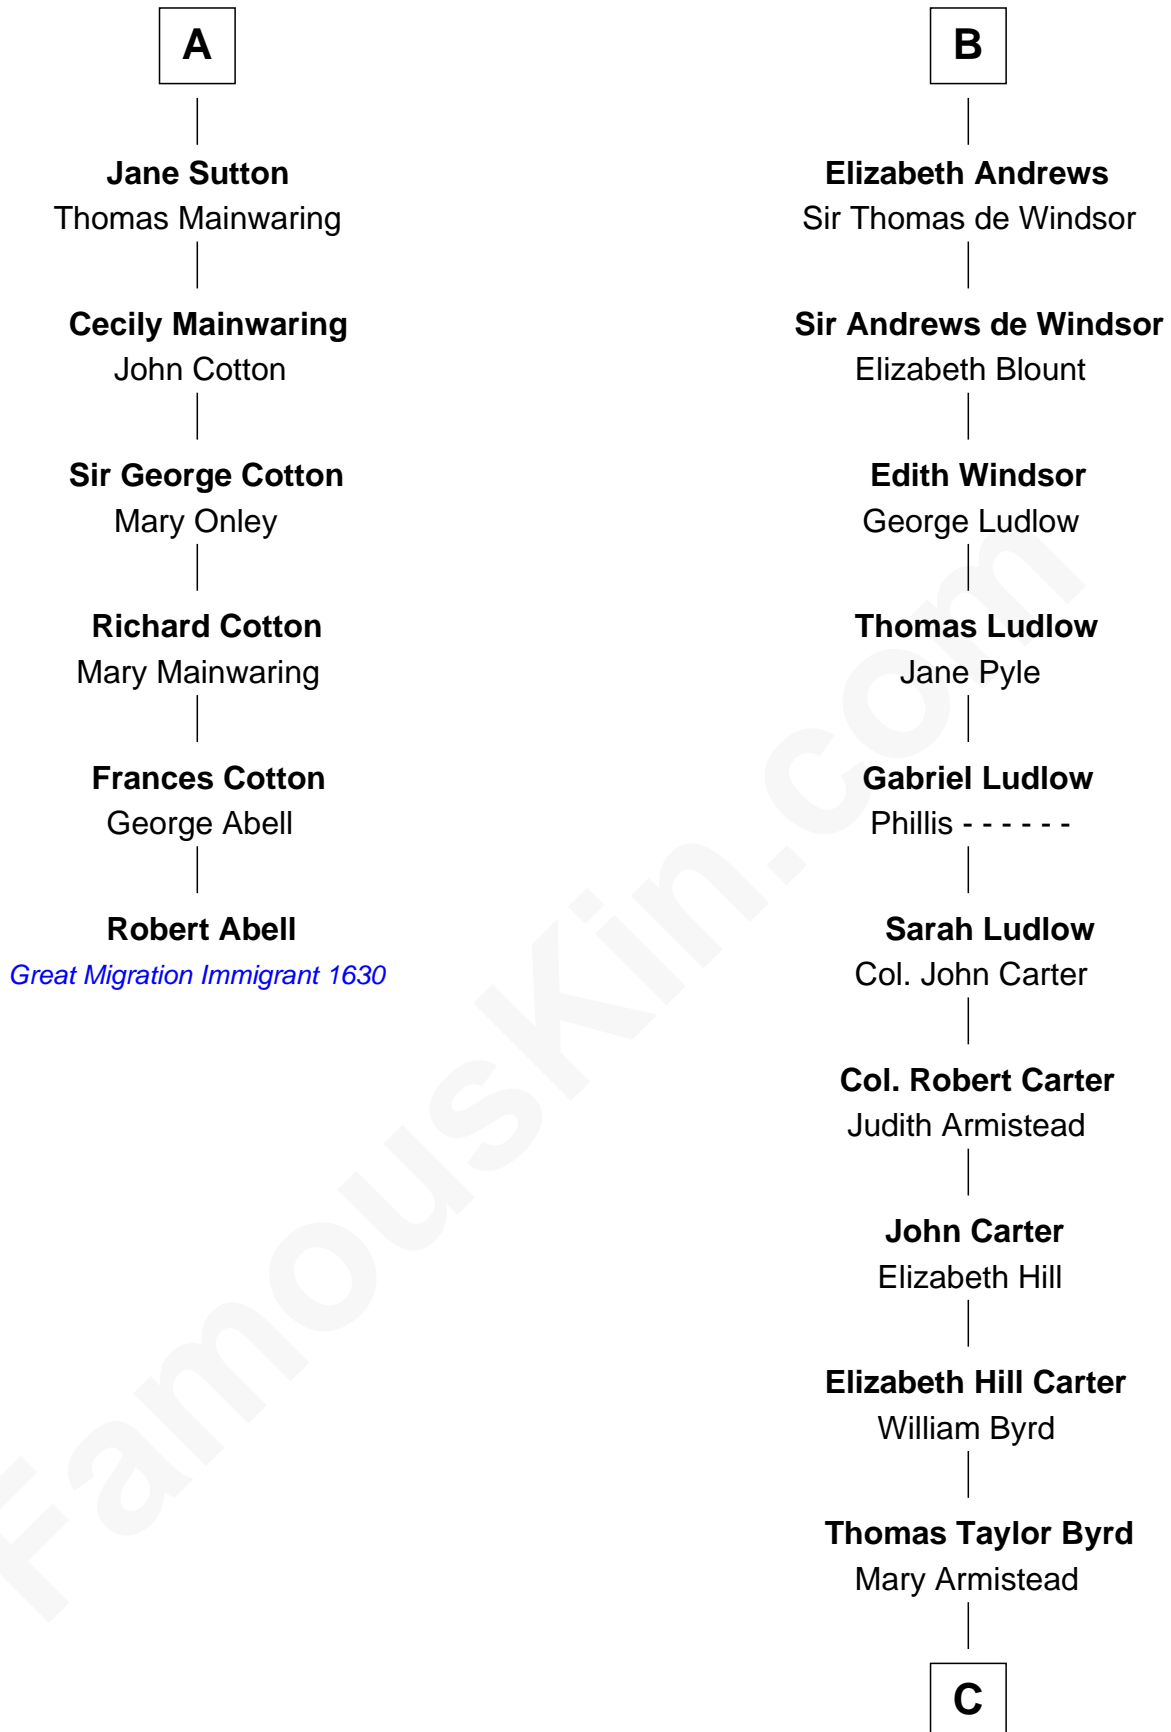

FamousKin.com Relationship Chart of

Robert Abell

(c1605 - 1663) Great Migration Immigrant 1630

12th cousin 8 times removed of

Harry F. Byrd

50th Governor of Virginia

Sir Hugh le Despencer

Aveline Basset

Catherine de Beaumont

Elizabeth Luttrell

John Stratton

Elizabeth Stratton

John Andrews

B

C

Richard Evelyn Byrd