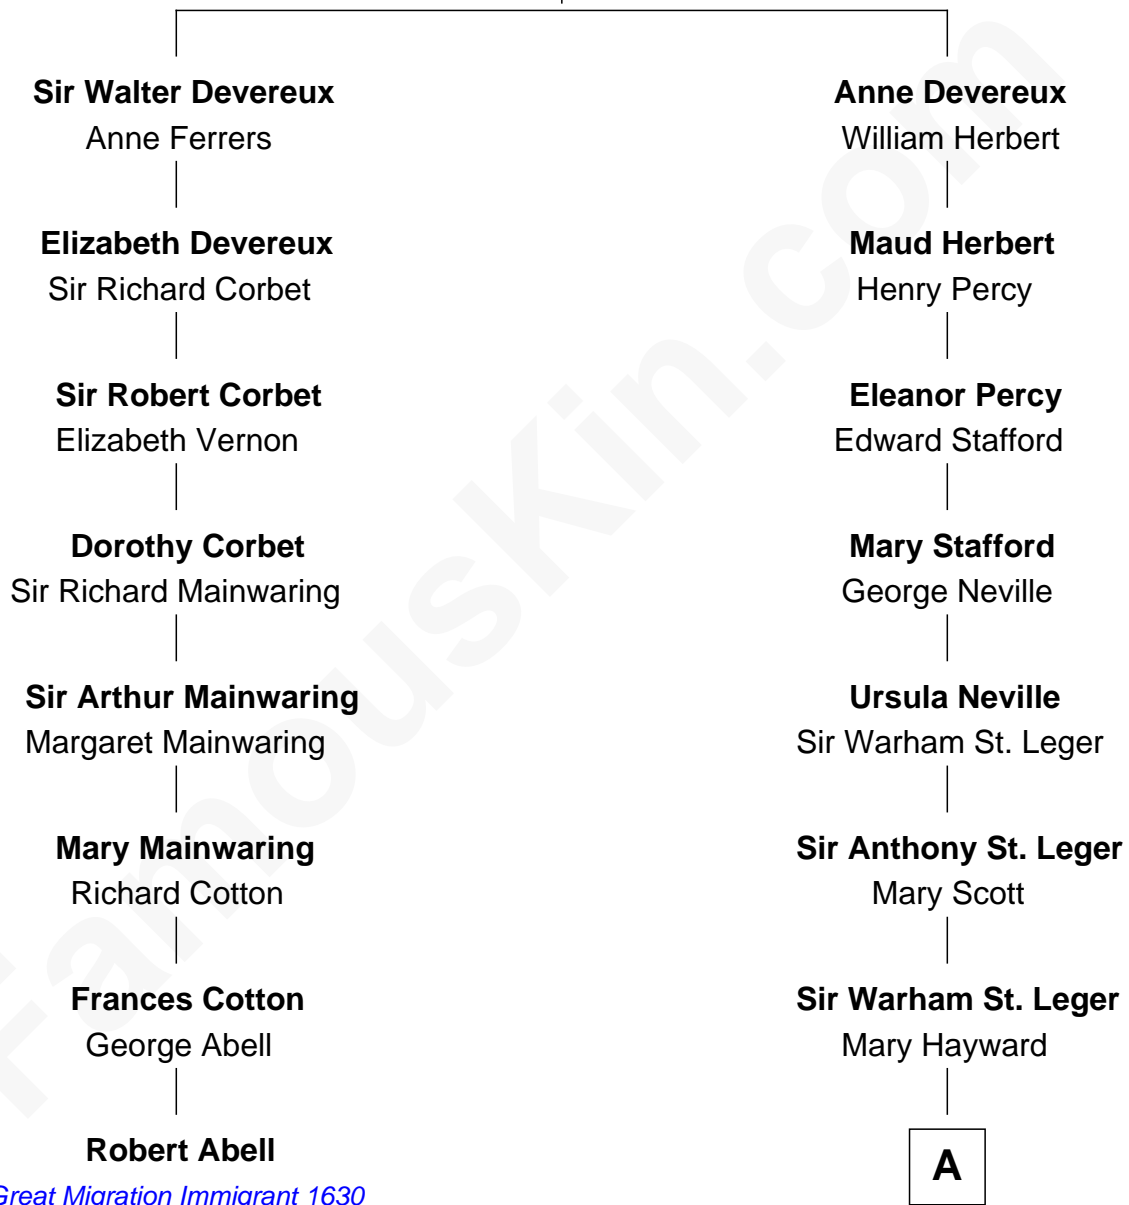

# FamousKin.com Relationship Chart of

**Robert Abell**

(c1605 - 1663) *Great Migration Immigrant 1630*

7th cousin 9 times removed of

**Harry F. Byrd**

*50th Governor of Virginia*

**Sir Walter Devereux**

Elizabeth Merbery

**A**

**Ursula St. Leger**  
Daniel Horsemanden

**Col. Warham Horsemanden**  
Susanna Beeching

**Mary Horsemanden**  
William Byrd

**William Byrd**  
Maria Taylor

**William Byrd**  
Elizabeth Hill Carter

**Thomas Taylor Byrd**  
Mary Armistead