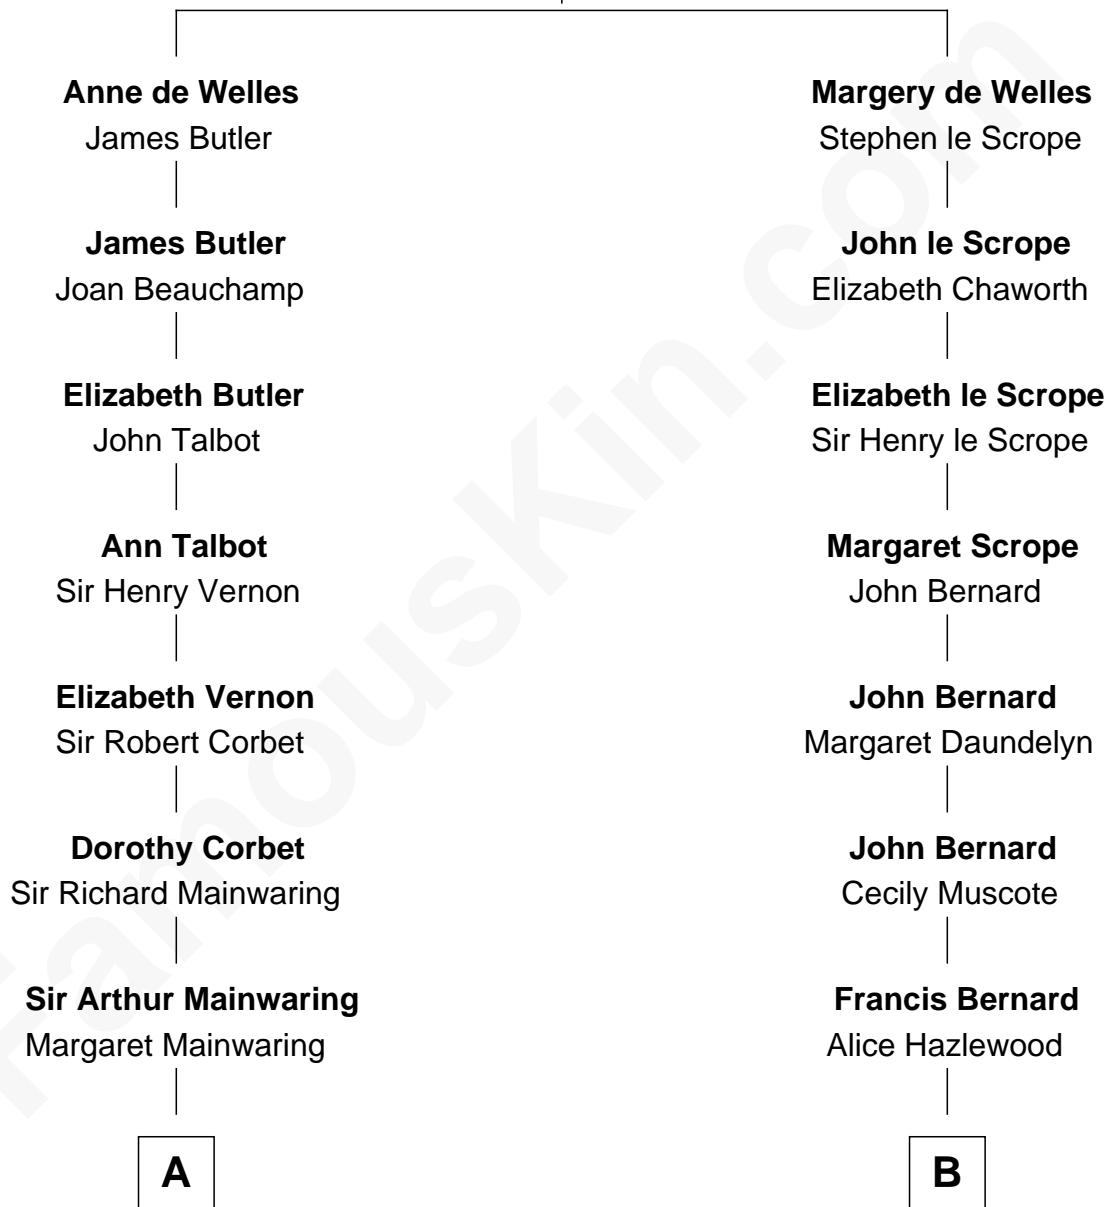

FamousKin.com Relationship Chart of

Robert Abell

(c1605 - 1663) Great Migration Immigrant 1630

9th cousin 7 times removed of

Harry F. Byrd

50th Governor of Virginia

John de Welles

Maud de Roos

A

Mary Mainwaring

Richard Cotton

Frances Cotton

George Abell

Robert Abell

Great Migration Immigrant 1630

B

Elizabeth Bernard

Thomas Harrison

Probable

Benjamin Harrison

Mary - - - - -

Benjamin Harrison

Hannah Churchill

Nathaniel Harrison