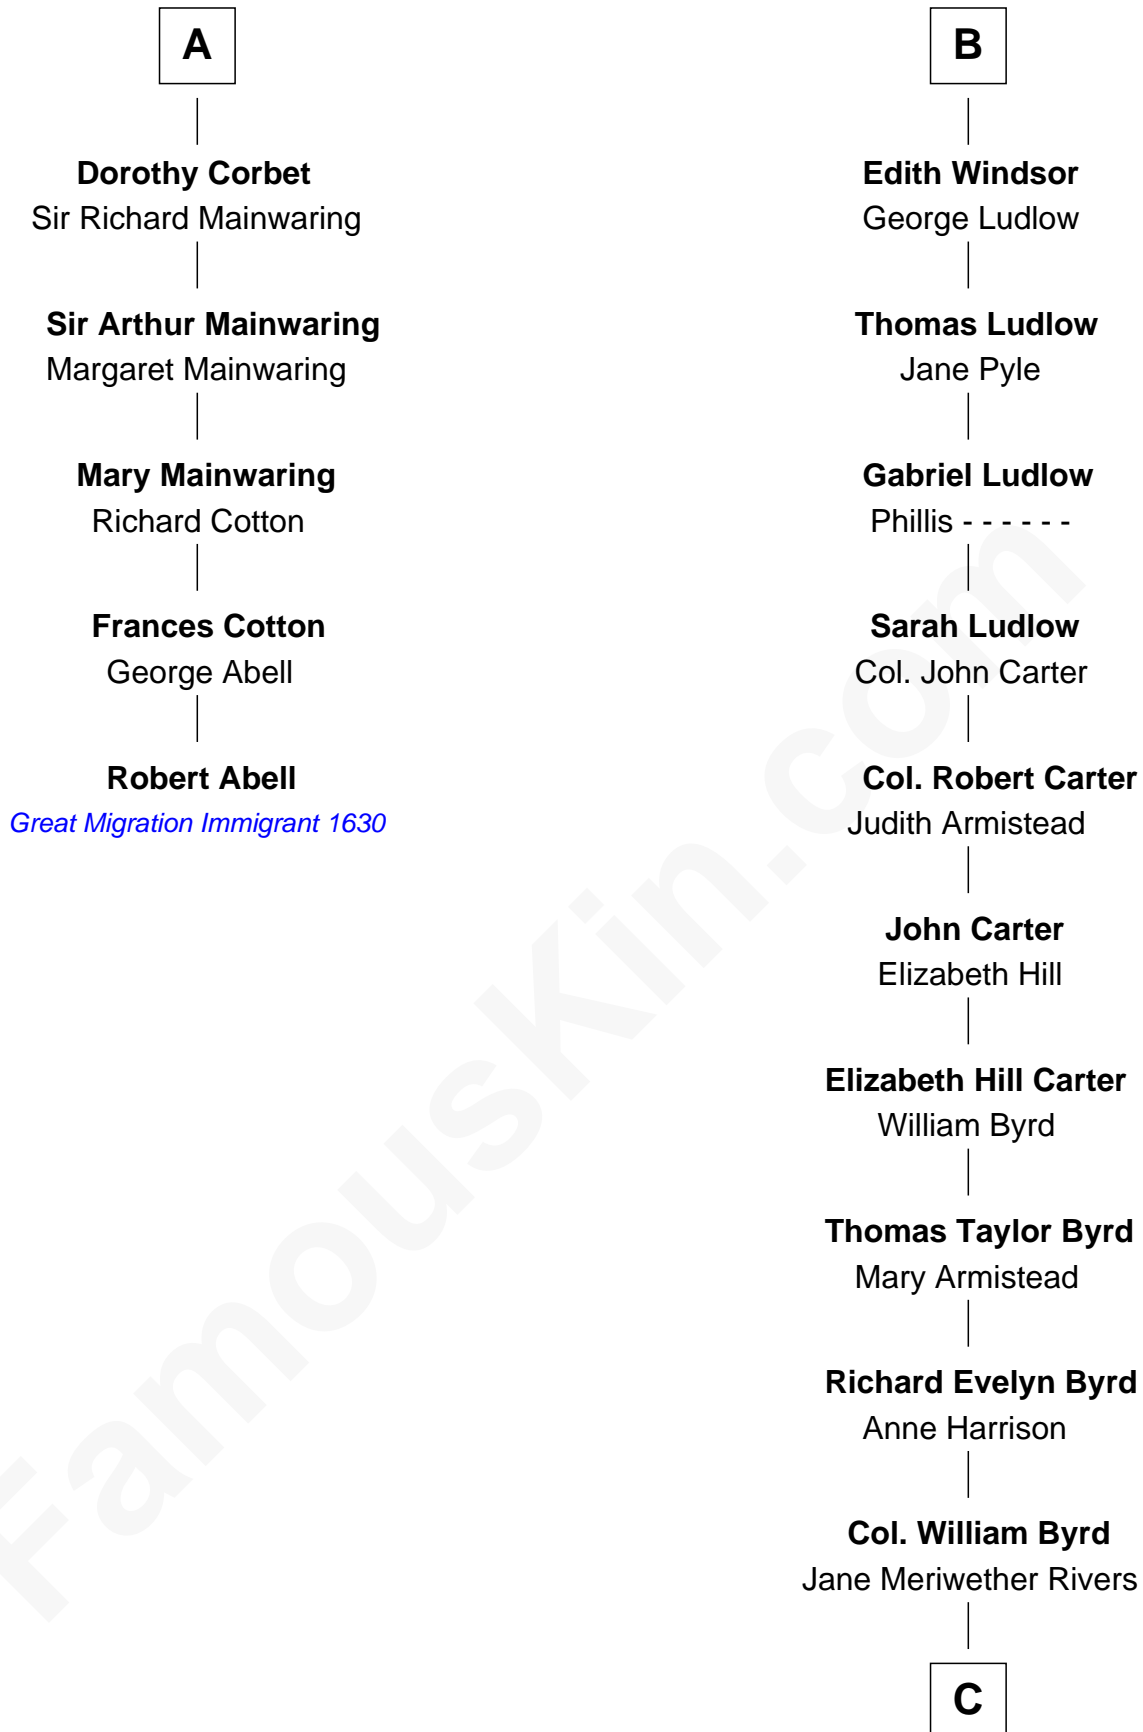

### Robert Abell

(c1605 - 1663) Great Migration Immigrant 1630

11th cousin 7 times removed of

**Harry F. Byrd**

50th Governor of Virginia

**Humphrey de Bohun**  
Elizabeth Plantagenet

**Eleanor de Bohun**  
Sir James le Boteler

**James le Boteler**  
Elizabeth Darcy

**James Butler**  
Anne de Welles

**James Butler**  
Joan Beauchamp

**Elizabeth Butler**  
John Talbot

**Ann Talbot**  
Sir Henry Vernon

**Elizabeth Vernon**  
Sir Robert Corbet

**A**

**Margaret de Bohun**  
Sir Hugh de Courtnay

**Elizabeth de Courtnay**  
Sir Andrew Luttrell

**Sir Hugh Luttrell**  
Catherine de Beaumont

**Elizabeth Luttrell**  
John Stratton

**Elizabeth Stratton**  
John Andrews

**Elizabeth Andrews**  
Sir Thomas de Windsor

**Sir Andrews de Windsor**  
Elizabeth Blount

**B**

**C**

**Richard Evelyn Byrd**  
Eleanor Bolling Flood

**Harry F. Byrd**  
*50th Governor of Virginia*

FamousKin.com