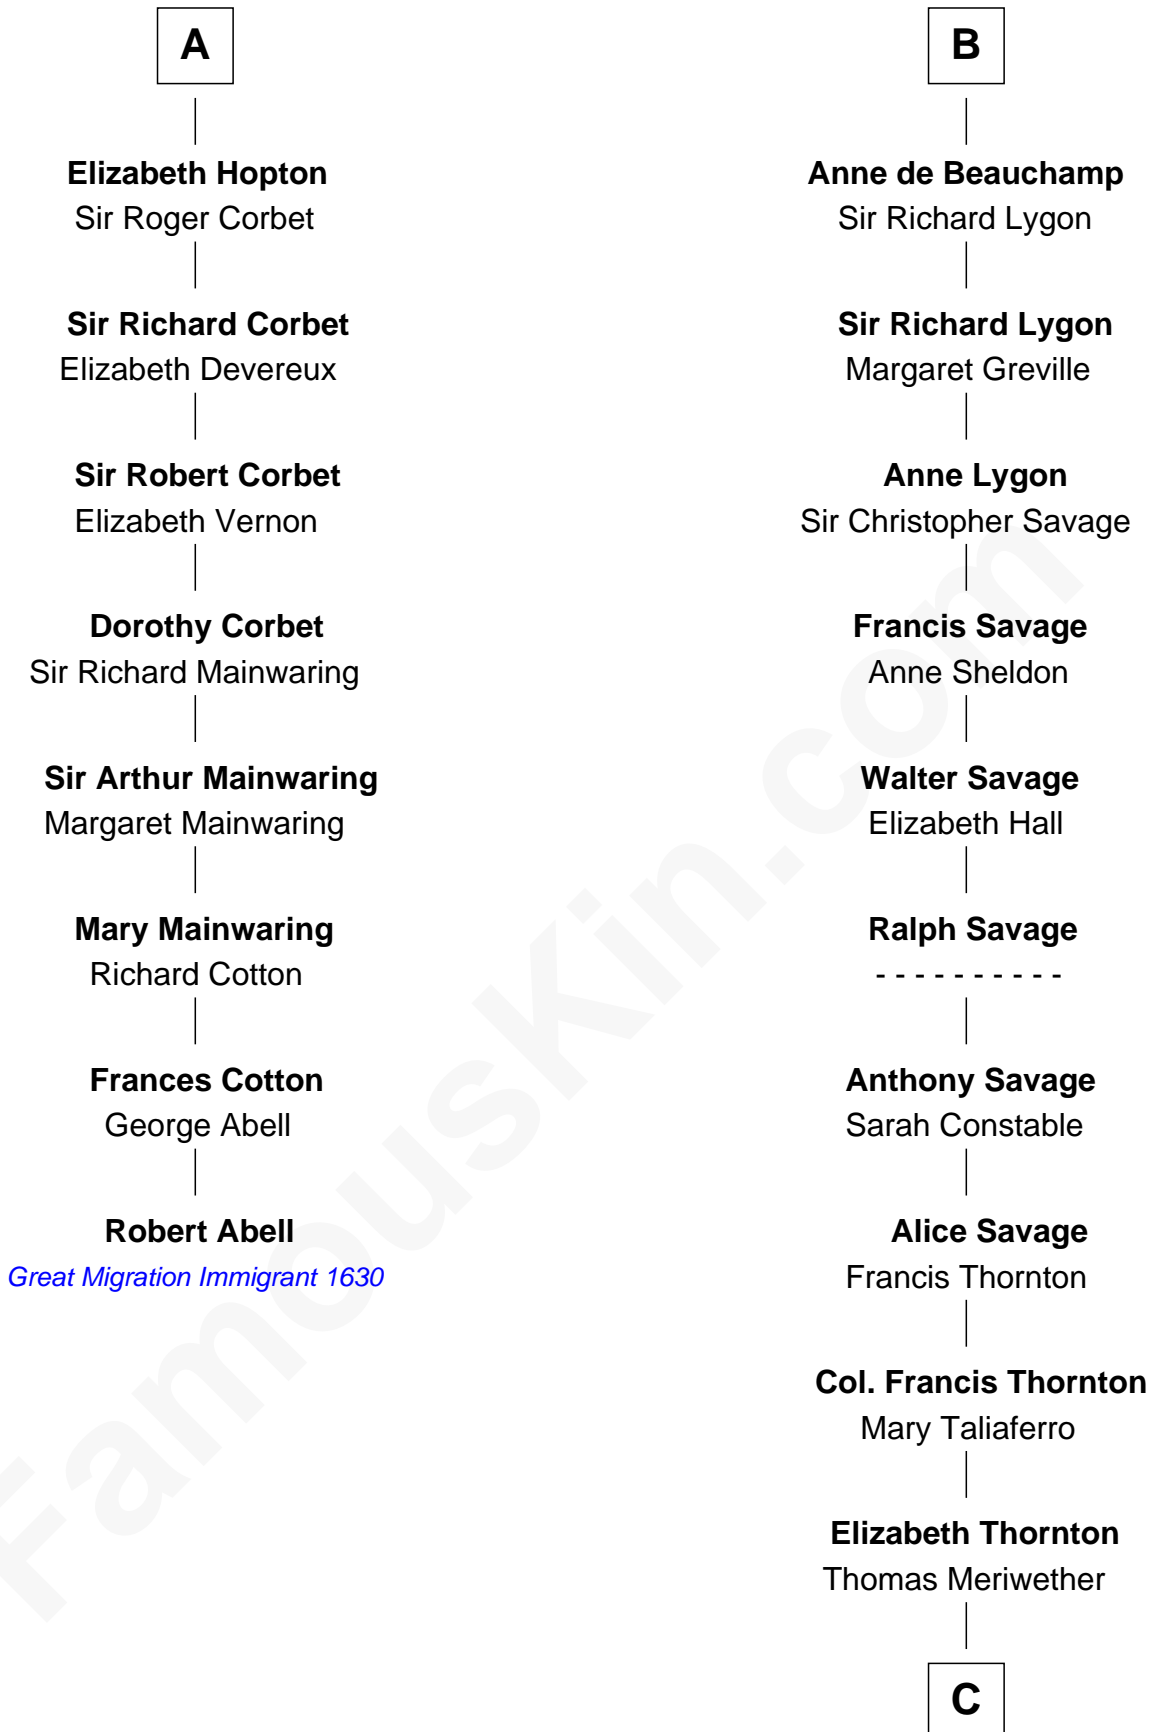

FamousKin.com

Relationship Chart of

Robert Abell

(c1605 - 1663) Great Migration Immigrant 1630

14th cousin 4 times removed of

Meriwether Lewis

Lewis and Clark Expedition

John de Botetourte

Maud FitzThomas

C

—
Lucy Meriwether

William Lewis

—
Meriwether Lewis

Lewis and Clark Expedition

FamousKin.com