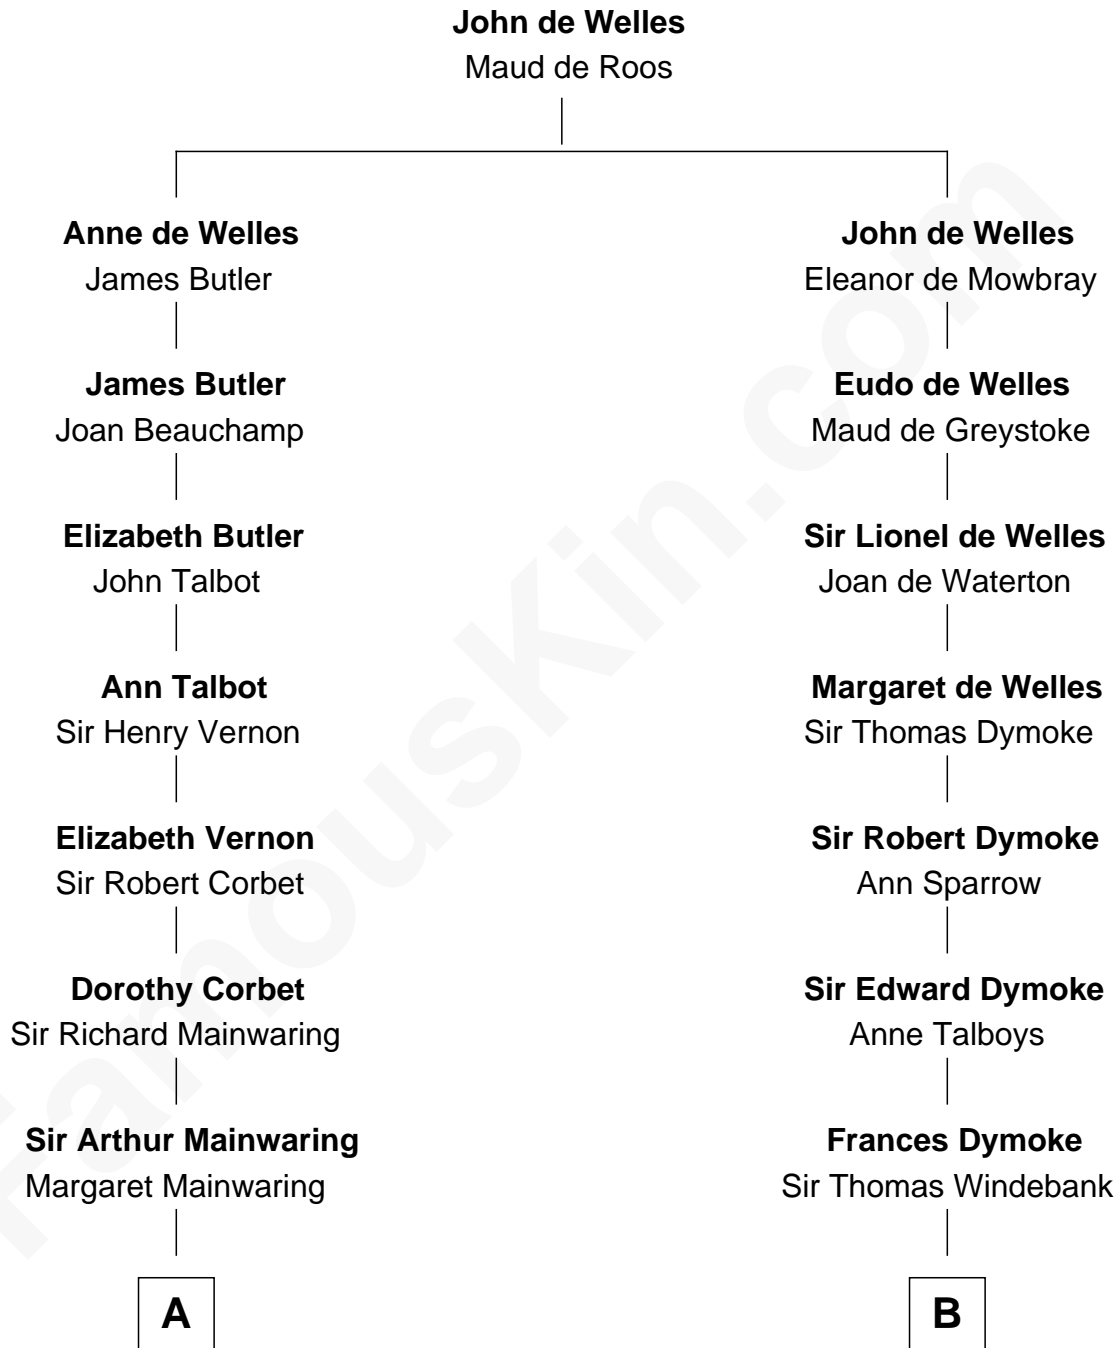

## Relationship Chart of

### Robert Abell

(c1605 - 1663) Great Migration Immigrant 1630

9th cousin 4 times removed of

### Meriwether Lewis

Lewis and Clark Expedition

**A**

**Mary Mainwaring**

Richard Cotton

**Frances Cotton**

George Abell

**Robert Abell**