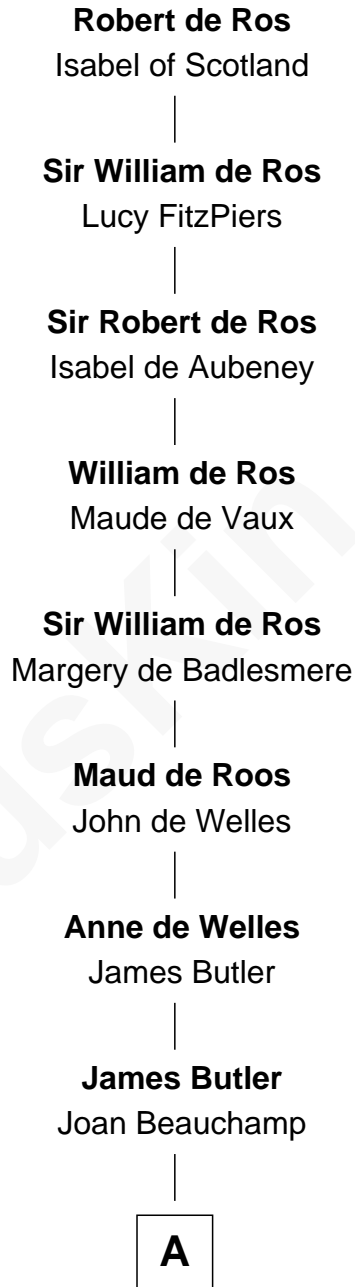

FamousKin.com Relationship Chart of

Robert Abell

(c1605 - 1663) *Great Migration Immigrant 1630*

13th Great-grandson of

Robert de Ros

Magna Carta Surety

A

—
Elizabeth Butler

John Talbot

—
Ann Talbot

Sir Henry Vernon

—
Elizabeth Vernon

Sir Robert Corbet

—
Dorothy Corbet

Sir Richard Mainwaring

—
Sir Arthur Mainwaring

Margaret Mainwaring

—
Mary Mainwaring

Richard Cotton

—
Frances Cotton

George Abell

—
Robert Abell

Great Migration Immigrant 1630