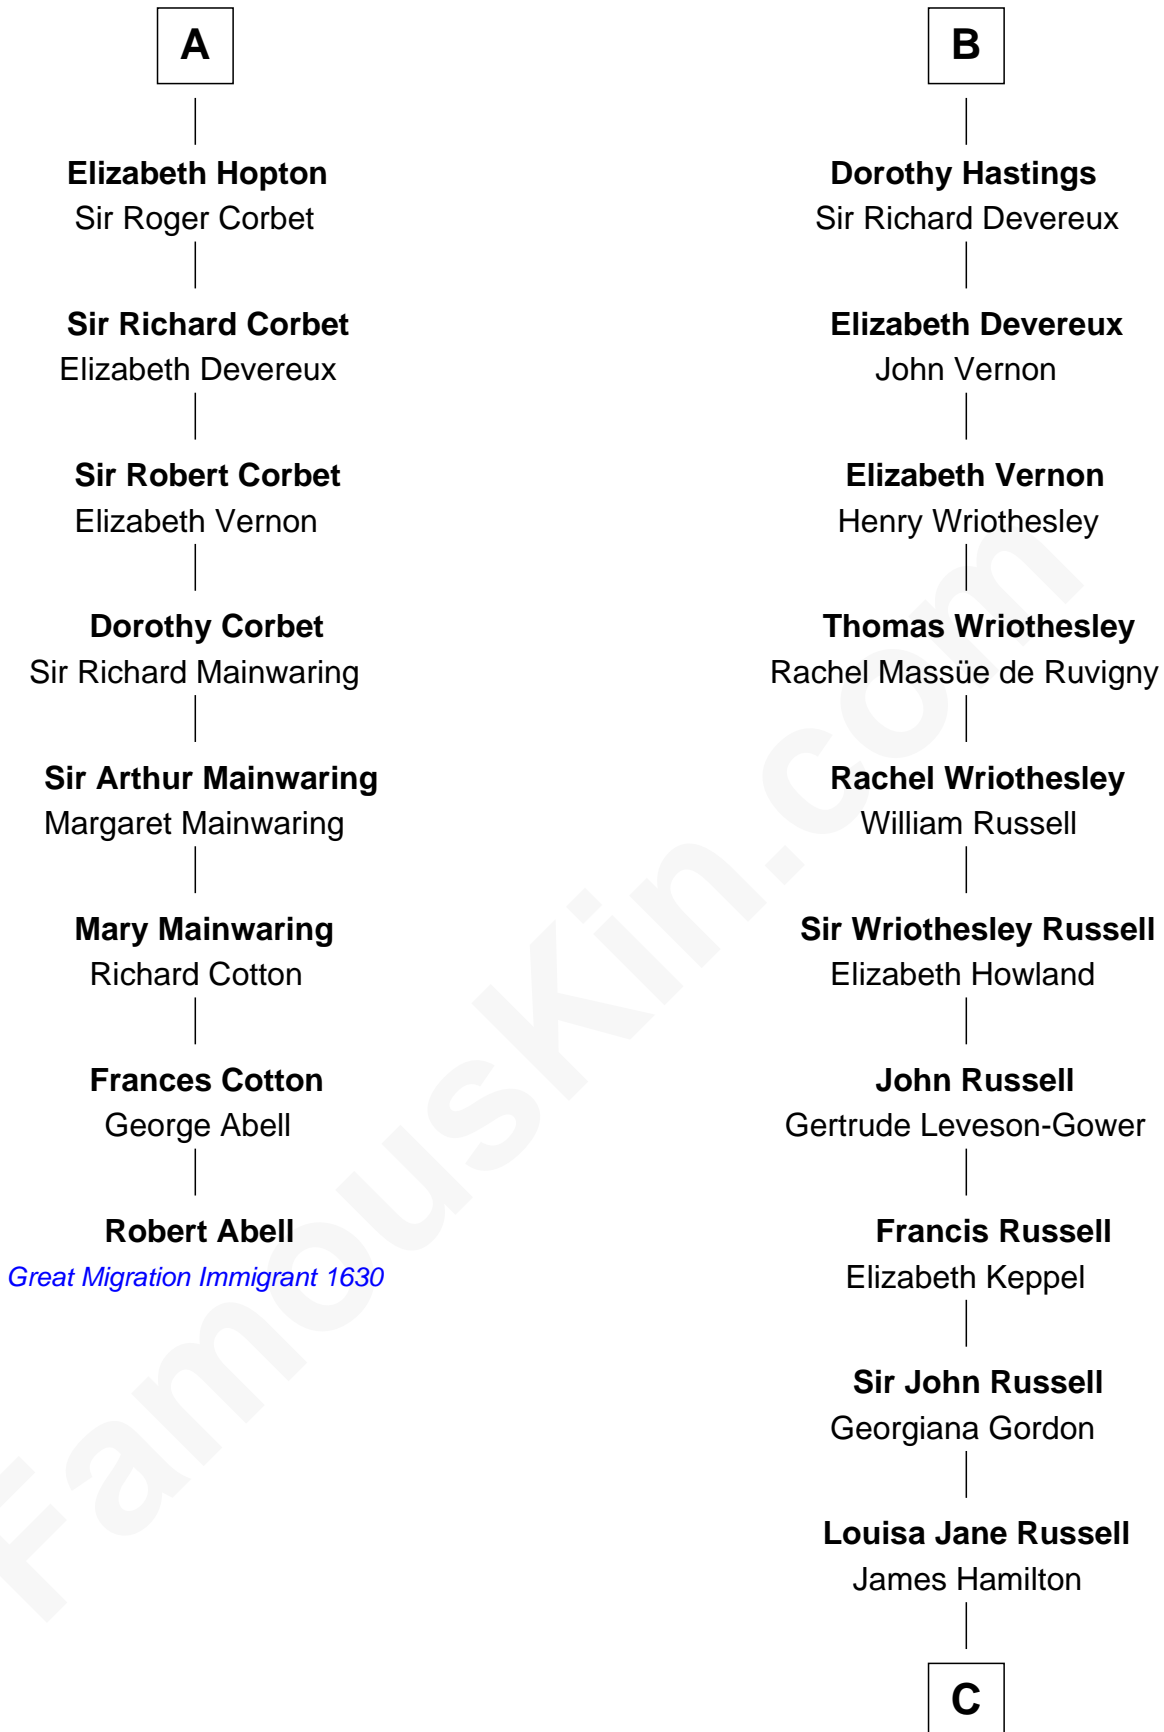

FamousKin.com Relationship Chart of

Robert Abell

(c1605 - 1663) Great Migration Immigrant 1630

14th cousin 7 times removed of

Sarah Ferguson

Duchess of York

John de Botetourte

Maud FitzThomas

C

Louisa Jane Hamilton

William Henry Walter Montagu-Douglas-Scott

Herbert Andrew Montagu-Douglas-Scott

Marie Josephine Edwards

Marian Louisa Montagu-Douglas-Scott

Andrew Henry Ferguson

Ronald Ivor Ferguson

Susan Mary Wright

Sarah Ferguson

Duchess of York