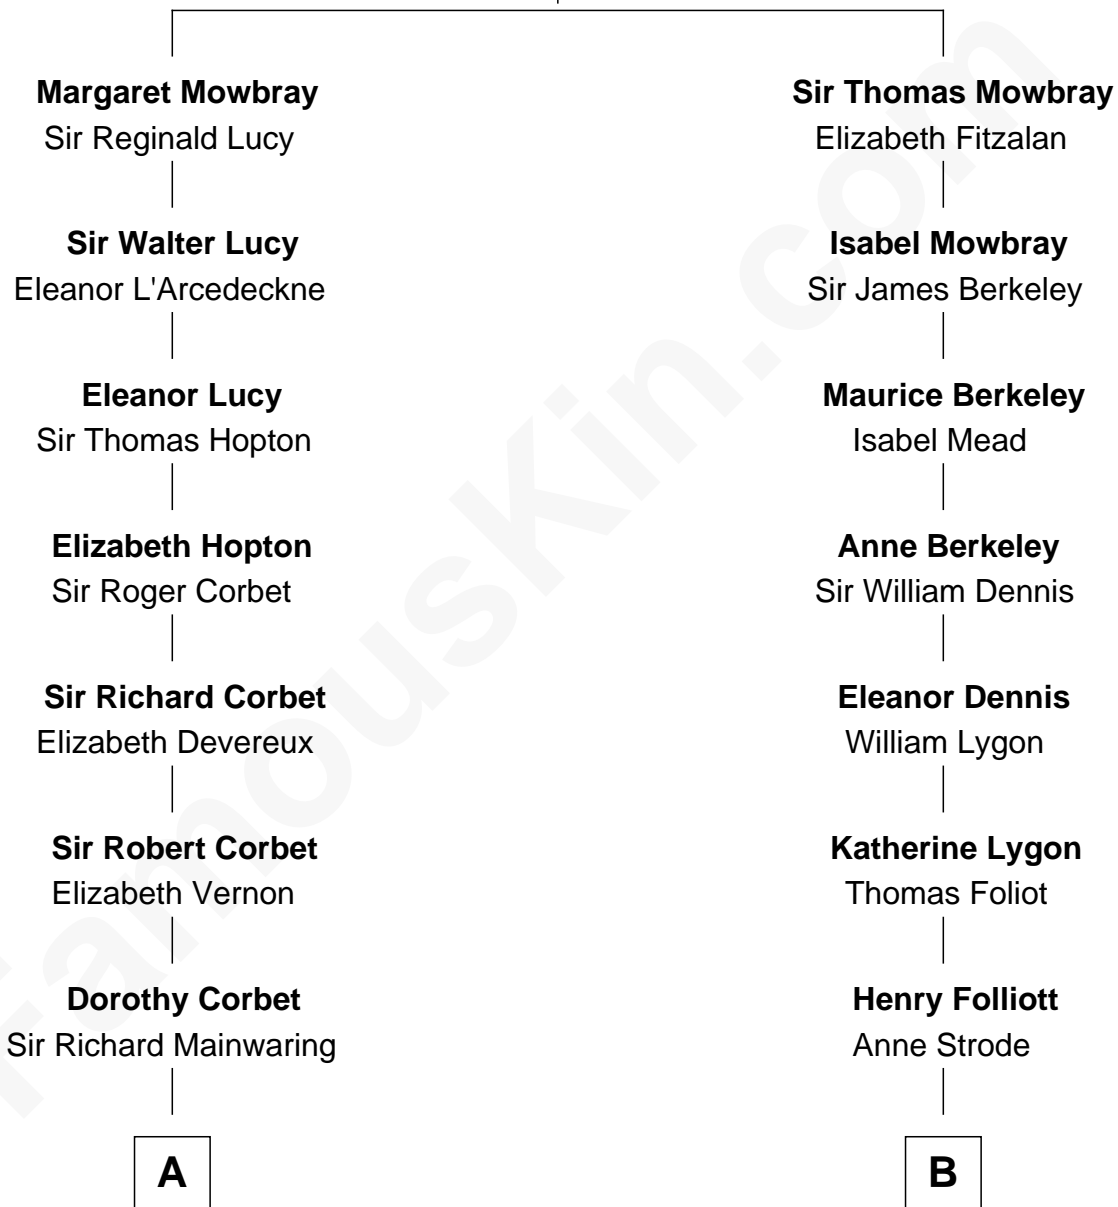

FamousKin.com Relationship Chart of

Robert Abell

(c1605 - 1663) Great Migration Immigrant 1630

10th cousin 8 times removed of

Sarah Ferguson

Duchess of York

John de Mowbray
Elizabeth de Segrave

C

Ronald Ivor Ferguson

Susan Mary Wright

Sarah Ferguson

Duchess of York

FamousKin.com