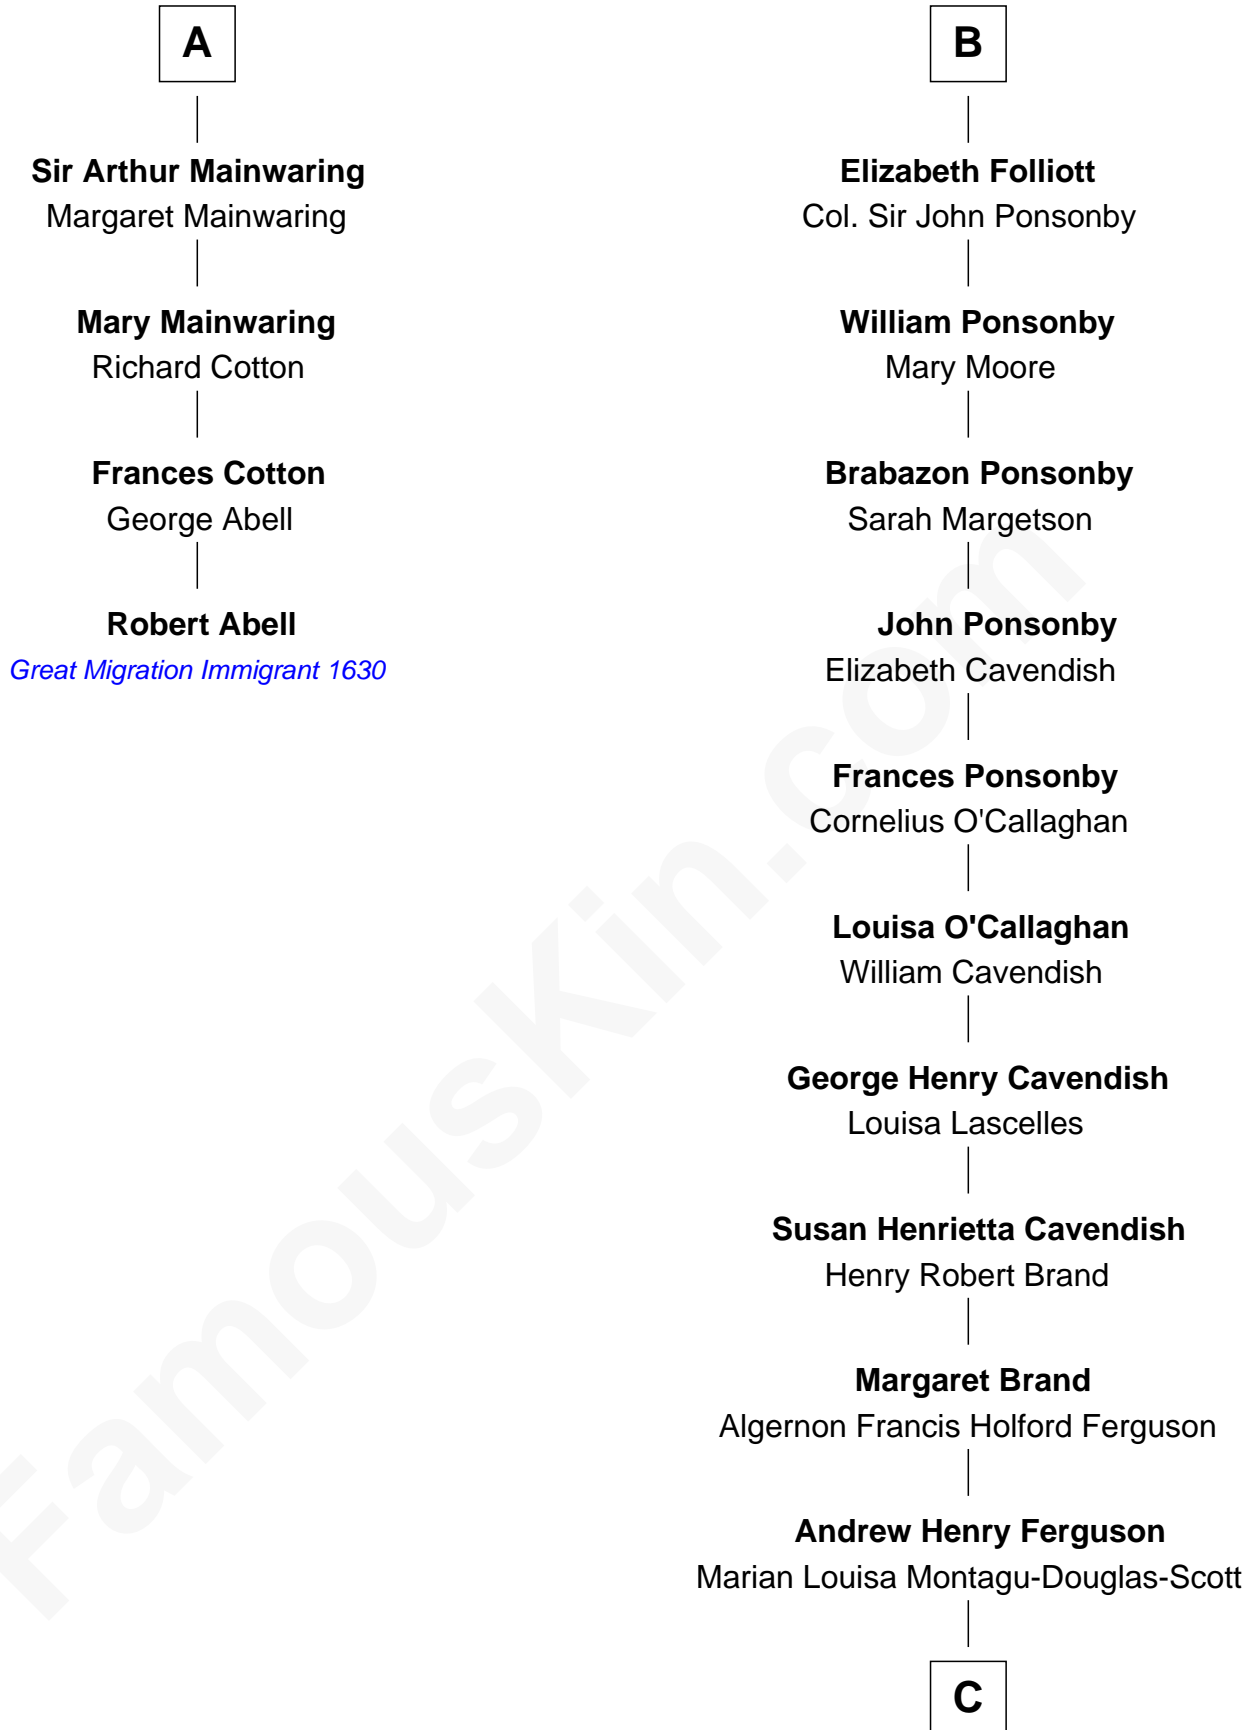

FamousKin.com Relationship Chart of

Robert Abell

(c1605 - 1663) Great Migration Immigrant 1630

10th cousin 8 times removed of

Sarah Ferguson

Duchess of York

John de Mowbray
Elizabeth de Segrave

C

Ronald Ivor Ferguson

Susan Mary Wright

Sarah Ferguson

Duchess of York

FamousKin.com