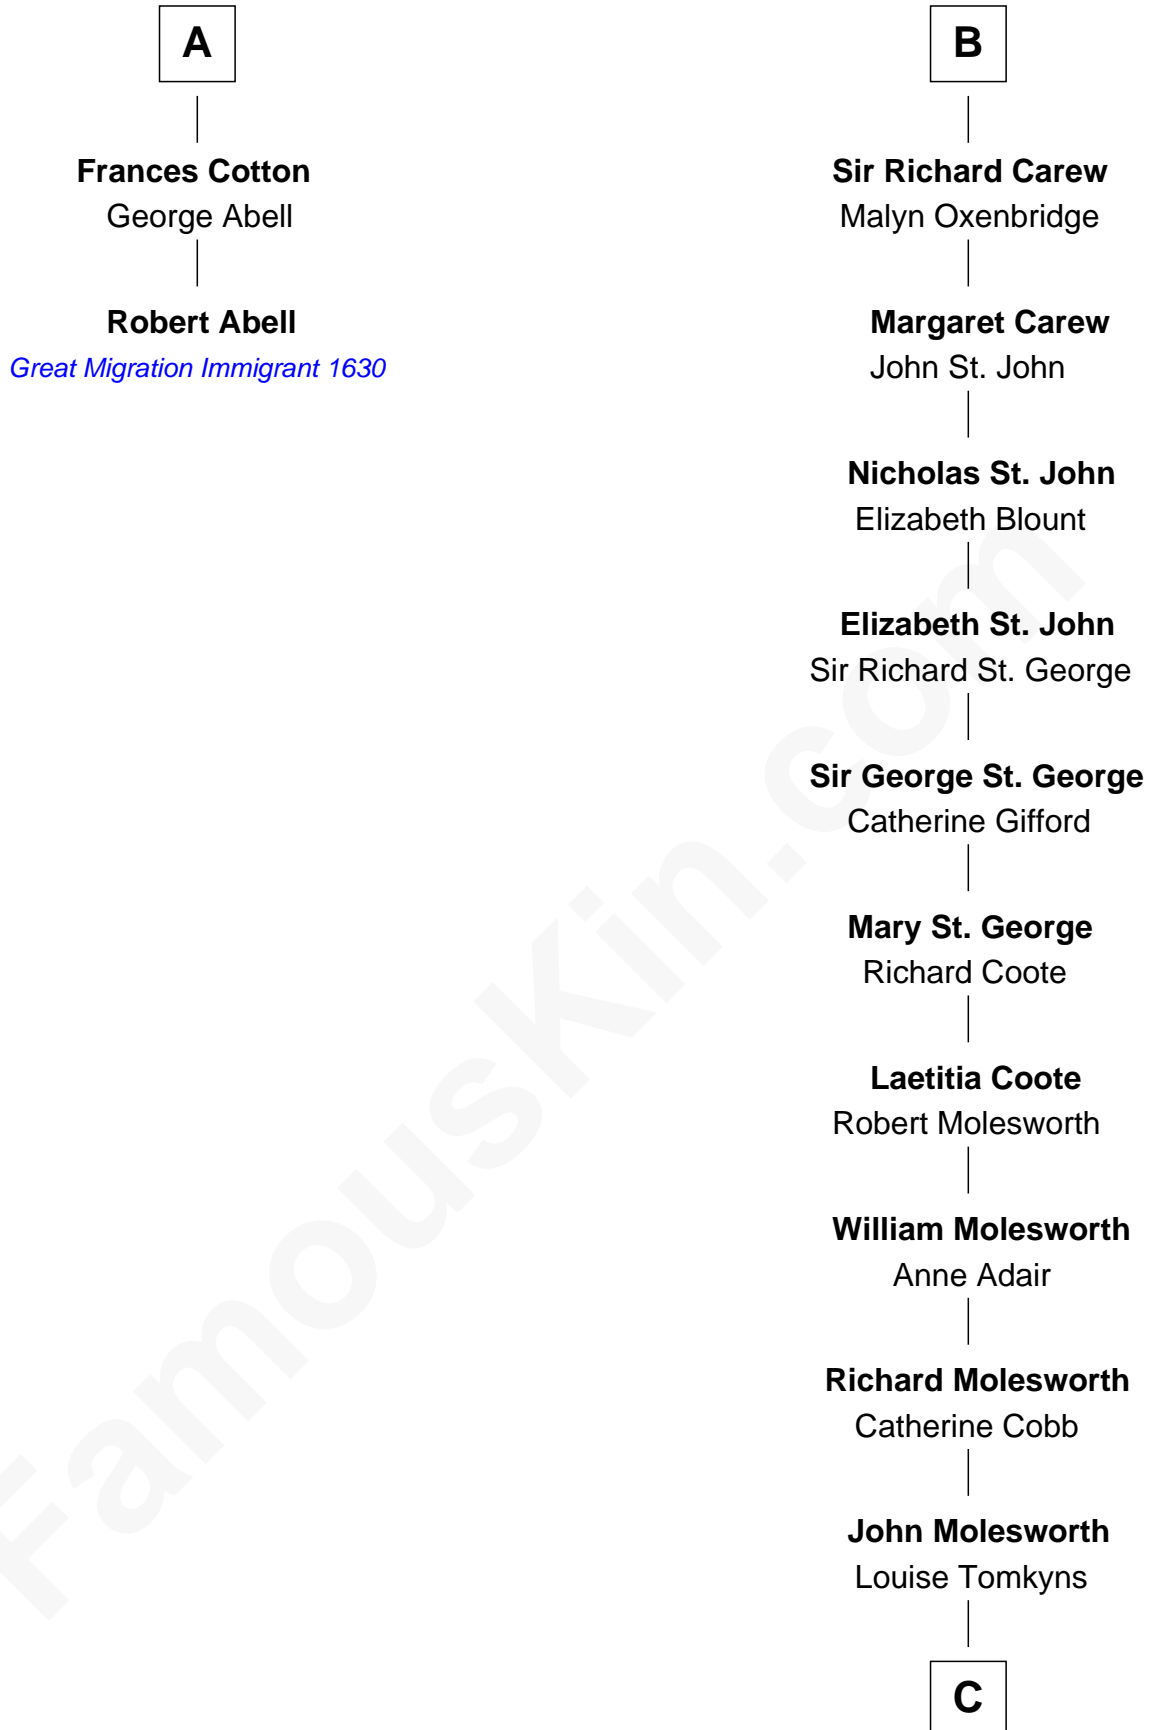

FamousKin.com Relationship Chart of

Robert Abell

(c1605 - 1663) Great Migration Immigrant 1630

8th cousin 11 times removed of

Olivia De Havilland

Movie Actress

Sir Maurice de Berkeley

Eve la Zouche

Thomas de Berkeley

Katherine de Clyvedon

Sir John Berkeley

Elizabeth Betteshorne

Elizabeth Berkeley

Sir John Sutton

Jane Sutton

Thomas Mainwaring

Cecily Mainwaring

John Cotton

Sir George Cotton

Mary Onley

Richard Cotton

Mary Mainwaring

A

Isabel de Berkeley

Joan de Waterton

Eleanor de Welles

Sir Thomas Hoo

Eleanor Hoo

James Carew

B

C

—
Margaret Letitia Molesworth
Charles Richard De Havilland