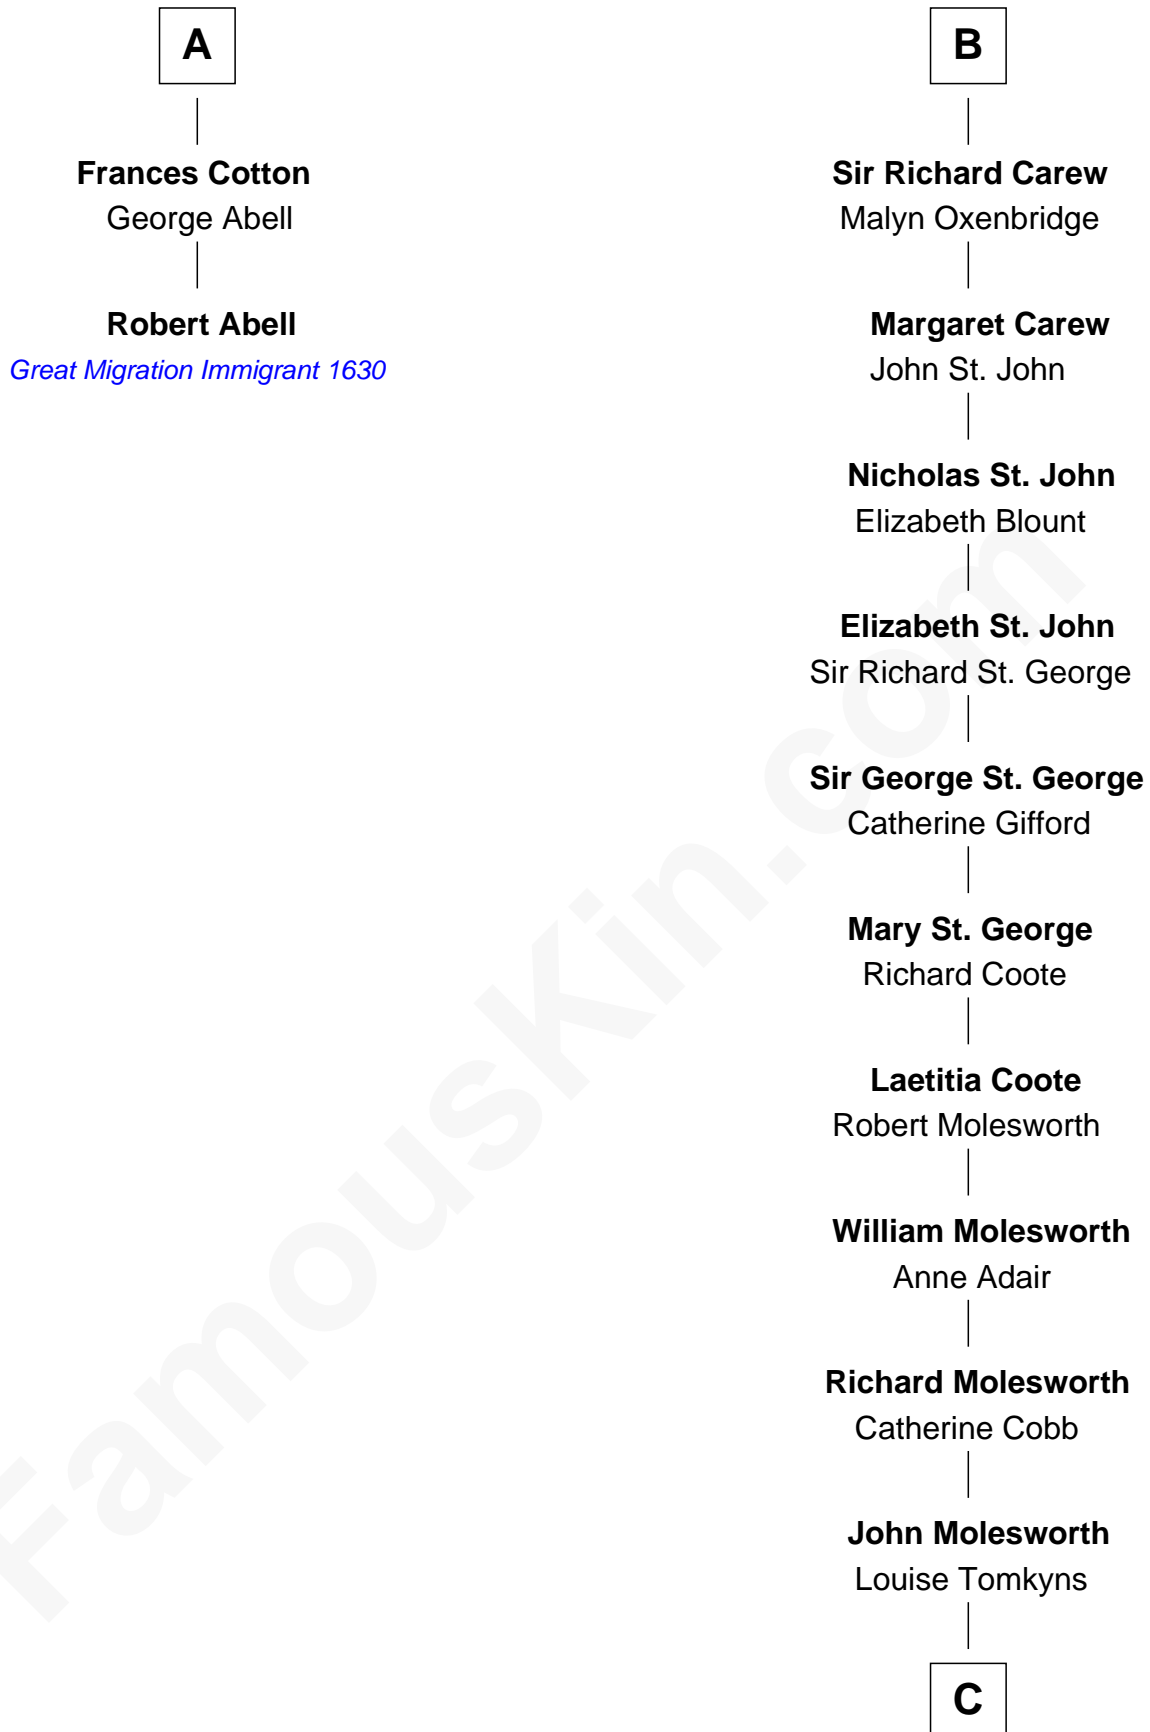

FamousKin.com Relationship Chart of

Robert Abell

(c1605 - 1663) *Great Migration Immigrant 1630*

8th cousin 11 times removed of

Joan Fontaine

Movie Actress

Sir Maurice de Berkeley

Eve la Zouche

Cecily Mainwaring

John Cotton

Sir George Cotton

Mary Onley

Richard Cotton

Mary Mainwaring

A

Isabel de Berkeley

Sir Robert de Clifford

Sir Roger de Clifford

Maud de Beauchamp

Katherine de Clifford

Sir Ralph de Greystoke

Maud de Greystoke

Eudo de Welles

Sir Lionel de Welles

Joan de Waterton

Eleanor de Welles

Sir Thomas Hoo

Eleanor Hoo

James Carew

B

C

—
Margaret Letitia Molesworth
Charles Richard De Havilland