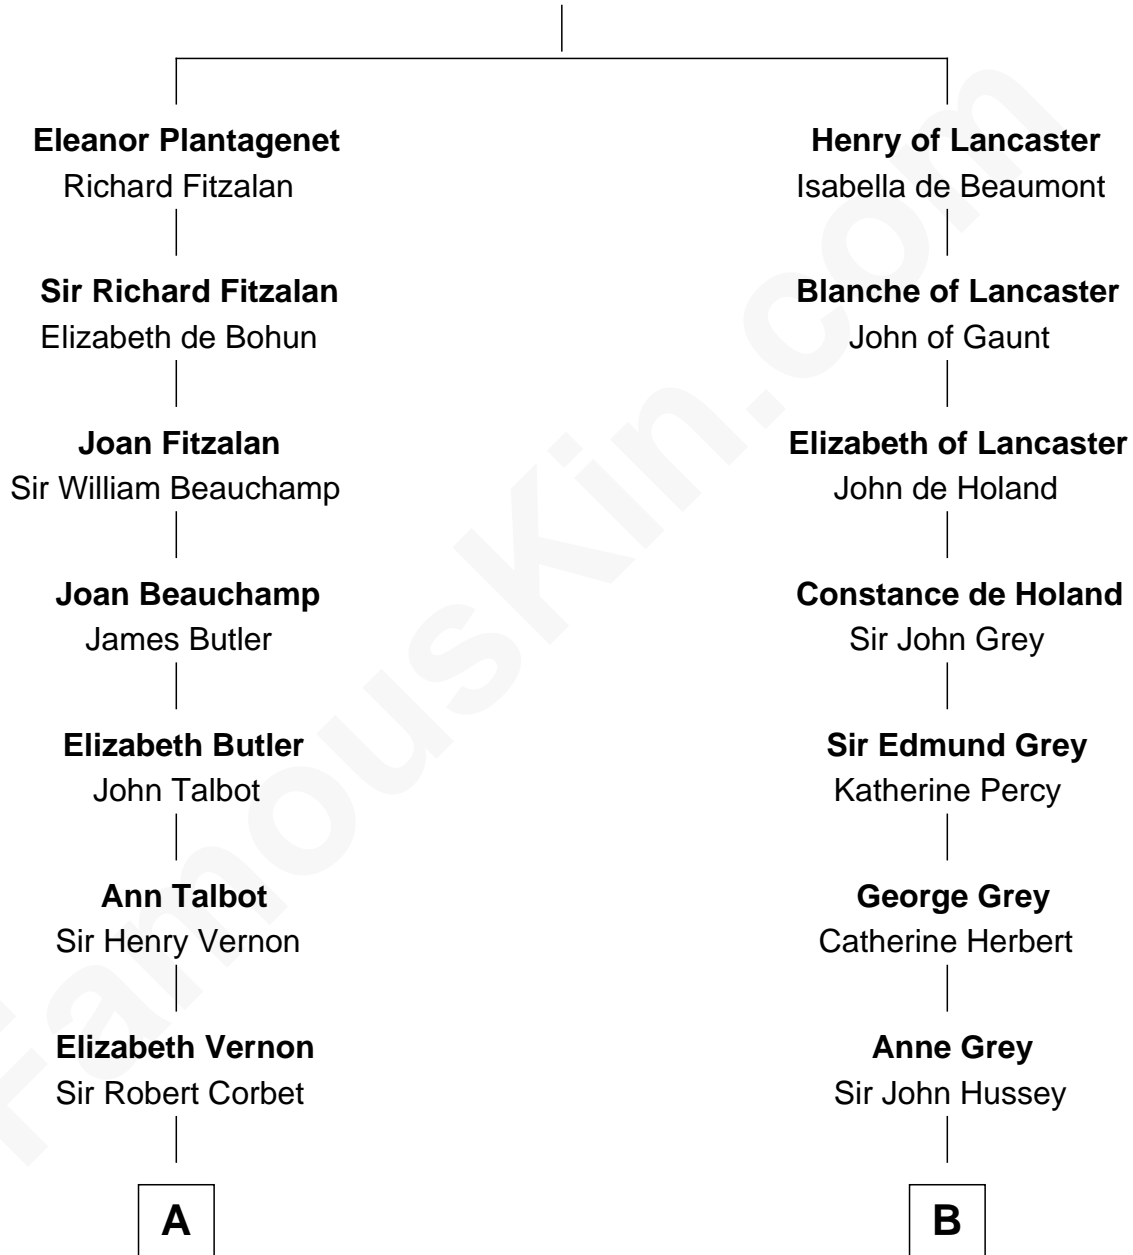

# FamousKin.com Relationship Chart of

**Robert Abell**

(c1605 - 1663) *Great Migration Immigrant 1630*

11th cousin 2 times removed of

**George Clinton**

*4th U.S. Vice President*

**Henry Plantagenet**

Maud de Chaworth

**A**

**Dorothy Corbet**  
Sir Richard Mainwaring

**Sir Arthur Mainwaring**  
Margaret Mainwaring

**Mary Mainwaring**  
Richard Cotton

**Frances Cotton**  
George Abell

**Robert Abell**  
*Great Migration Immigrant 1630*

**B**

**Bridget Hussey**  
Sir Richard Morrison

**Elizabeth Morrison**  
Sir Henry Clinton

**Sir Henry Clinton alias Fynes**  
Elizabeth Hickman

**William Clinton**  
Elizabeth Kennedy

**James Clinton**  
Elizabeth Smith