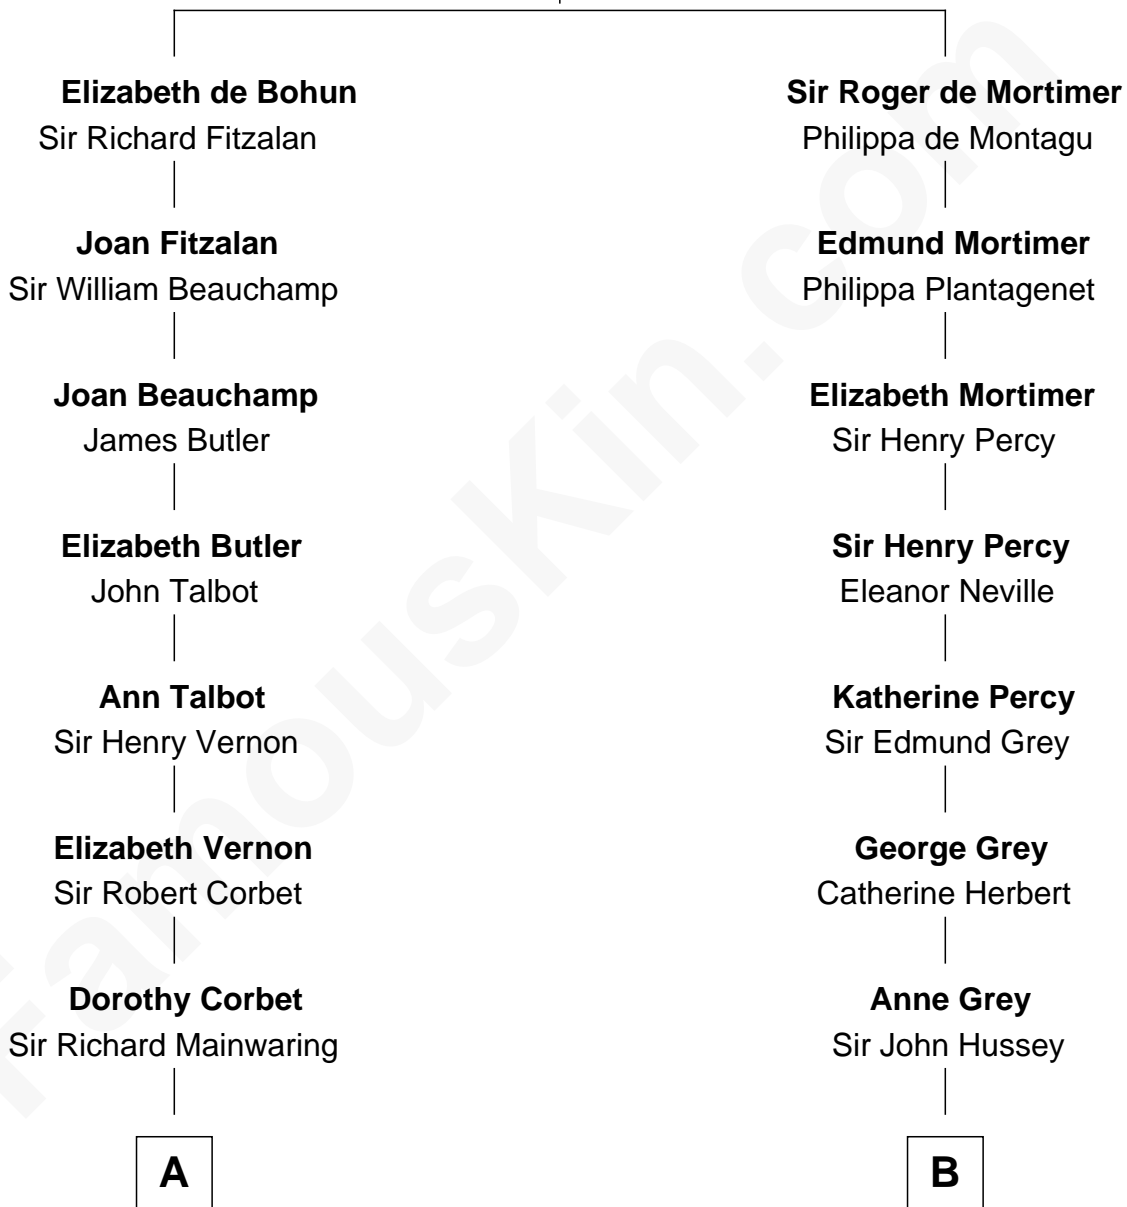

FamousKin.com Relationship Chart of

Robert Abell

(c1605 - 1663) Great Migration Immigrant 1630

10th cousin 3 times removed of

George Clinton

4th U.S. Vice President

Elizabeth de Badlesmere

with husband
Sir William de Bohun

with husband
Sir Edmund Mortimer

A

Sir Arthur Mainwaring

Margaret Mainwaring

Mary Mainwaring

Richard Cotton

Frances Cotton

George Abell

Robert Abell

Great Migration Immigrant 1630

B

Bridget Hussey

Sir Richard Morrison

Elizabeth Morrison

Sir Henry Clinton

Sir Henry Clinton alias Fynes