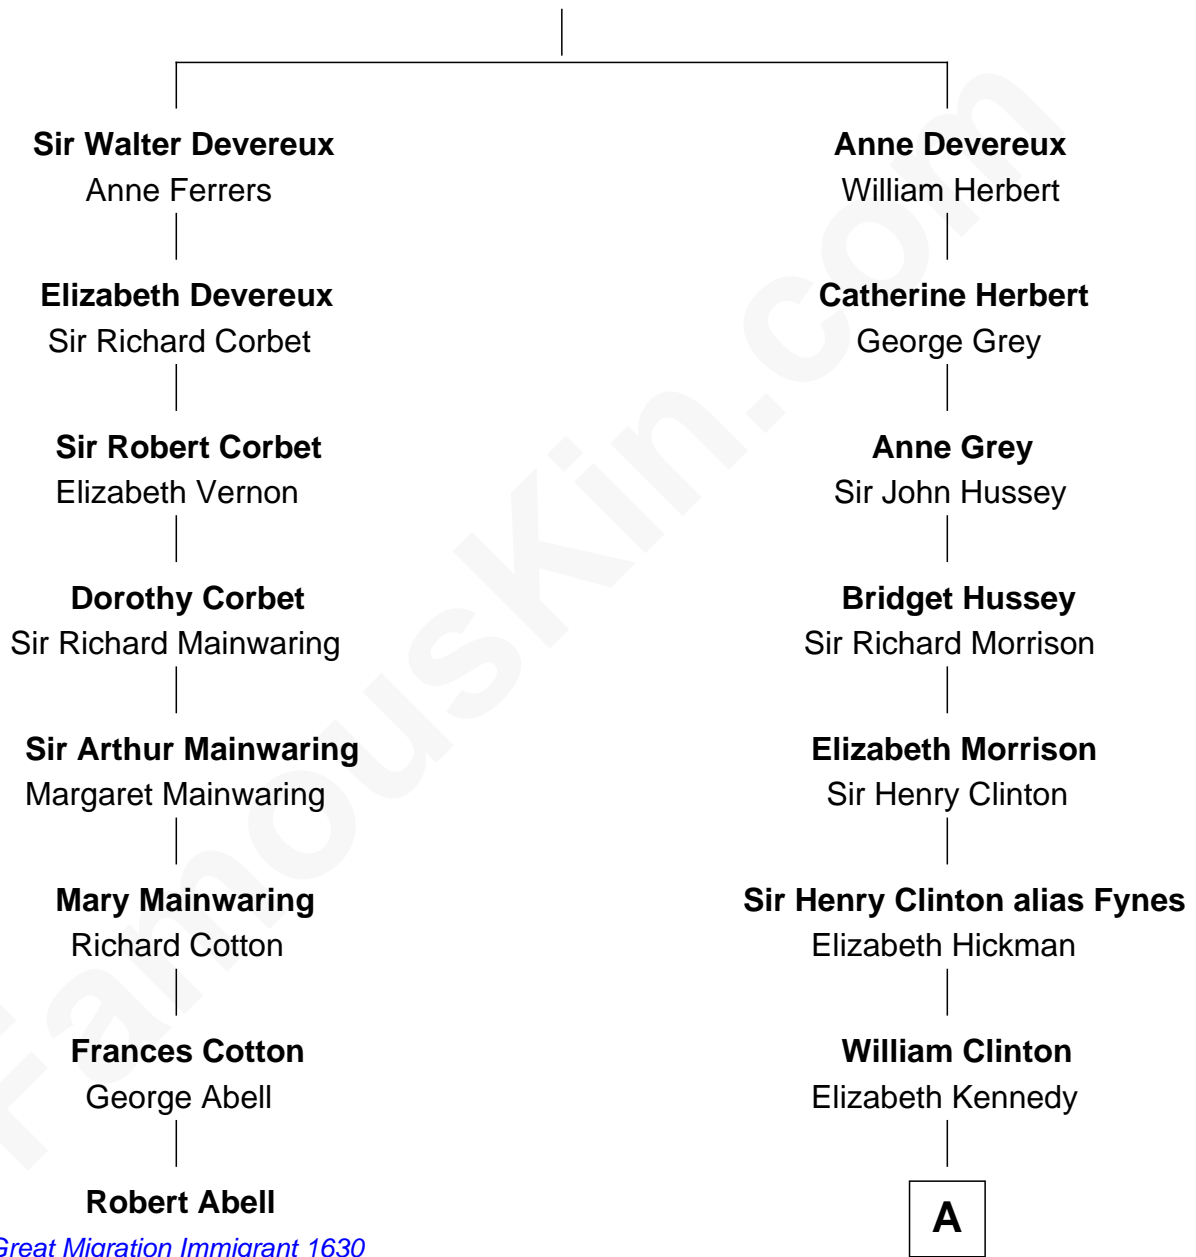

## Relationship Chart of

### Robert Abell

(c1605 - 1663) *Great Migration Immigrant 1630*

7th cousin 2 times removed of

### George Clinton

4th U.S. Vice President

**Sir Walter Devereux**

Elizabeth Merbery

**A**

James Clinton  
Elizabeth Smith

Charles Clinton  
Elizabeth Denniston

George Clinton  
*4th U.S. Vice President*