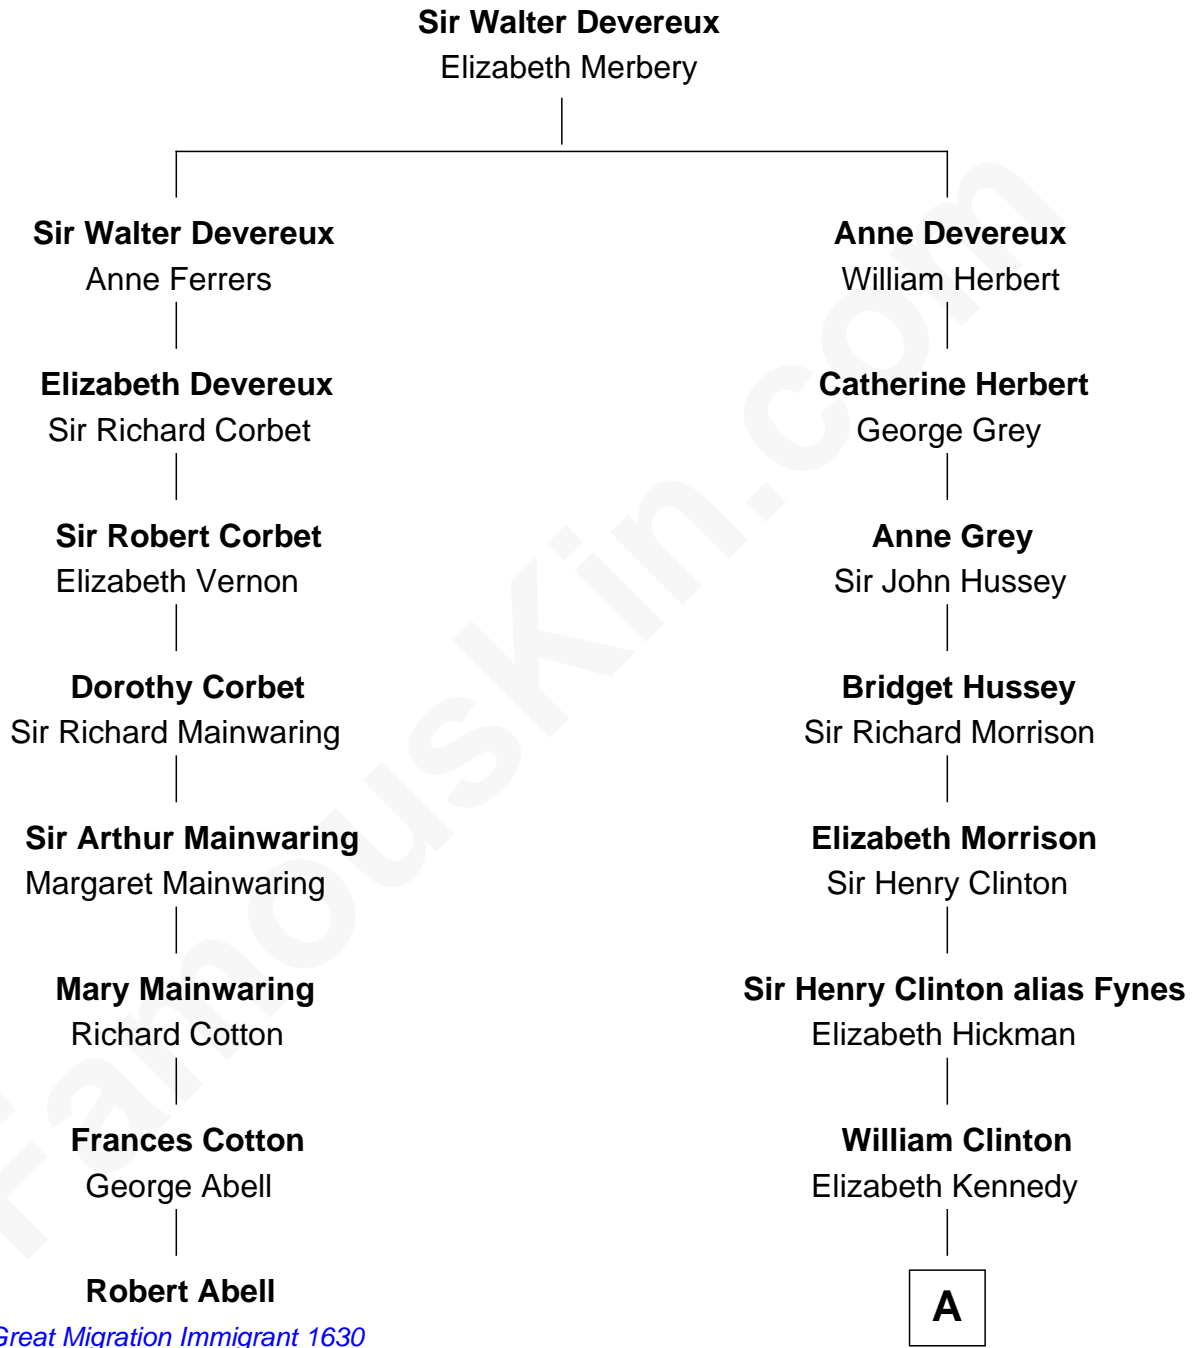

FamousKin.com Relationship Chart of

Robert Abell

(c1605 - 1663) *Great Migration Immigrant 1630*

7th cousin 3 times removed of

DeWitt Clinton

6th Governor of New York

A

|
James Clinton

Elizabeth Smith

|
Charles Clinton

Elizabeth Denniston

|
Gen. James Clinton

Mary DeWitt

|
DeWitt Clinton

6th Governor of New York

FamousKin.com