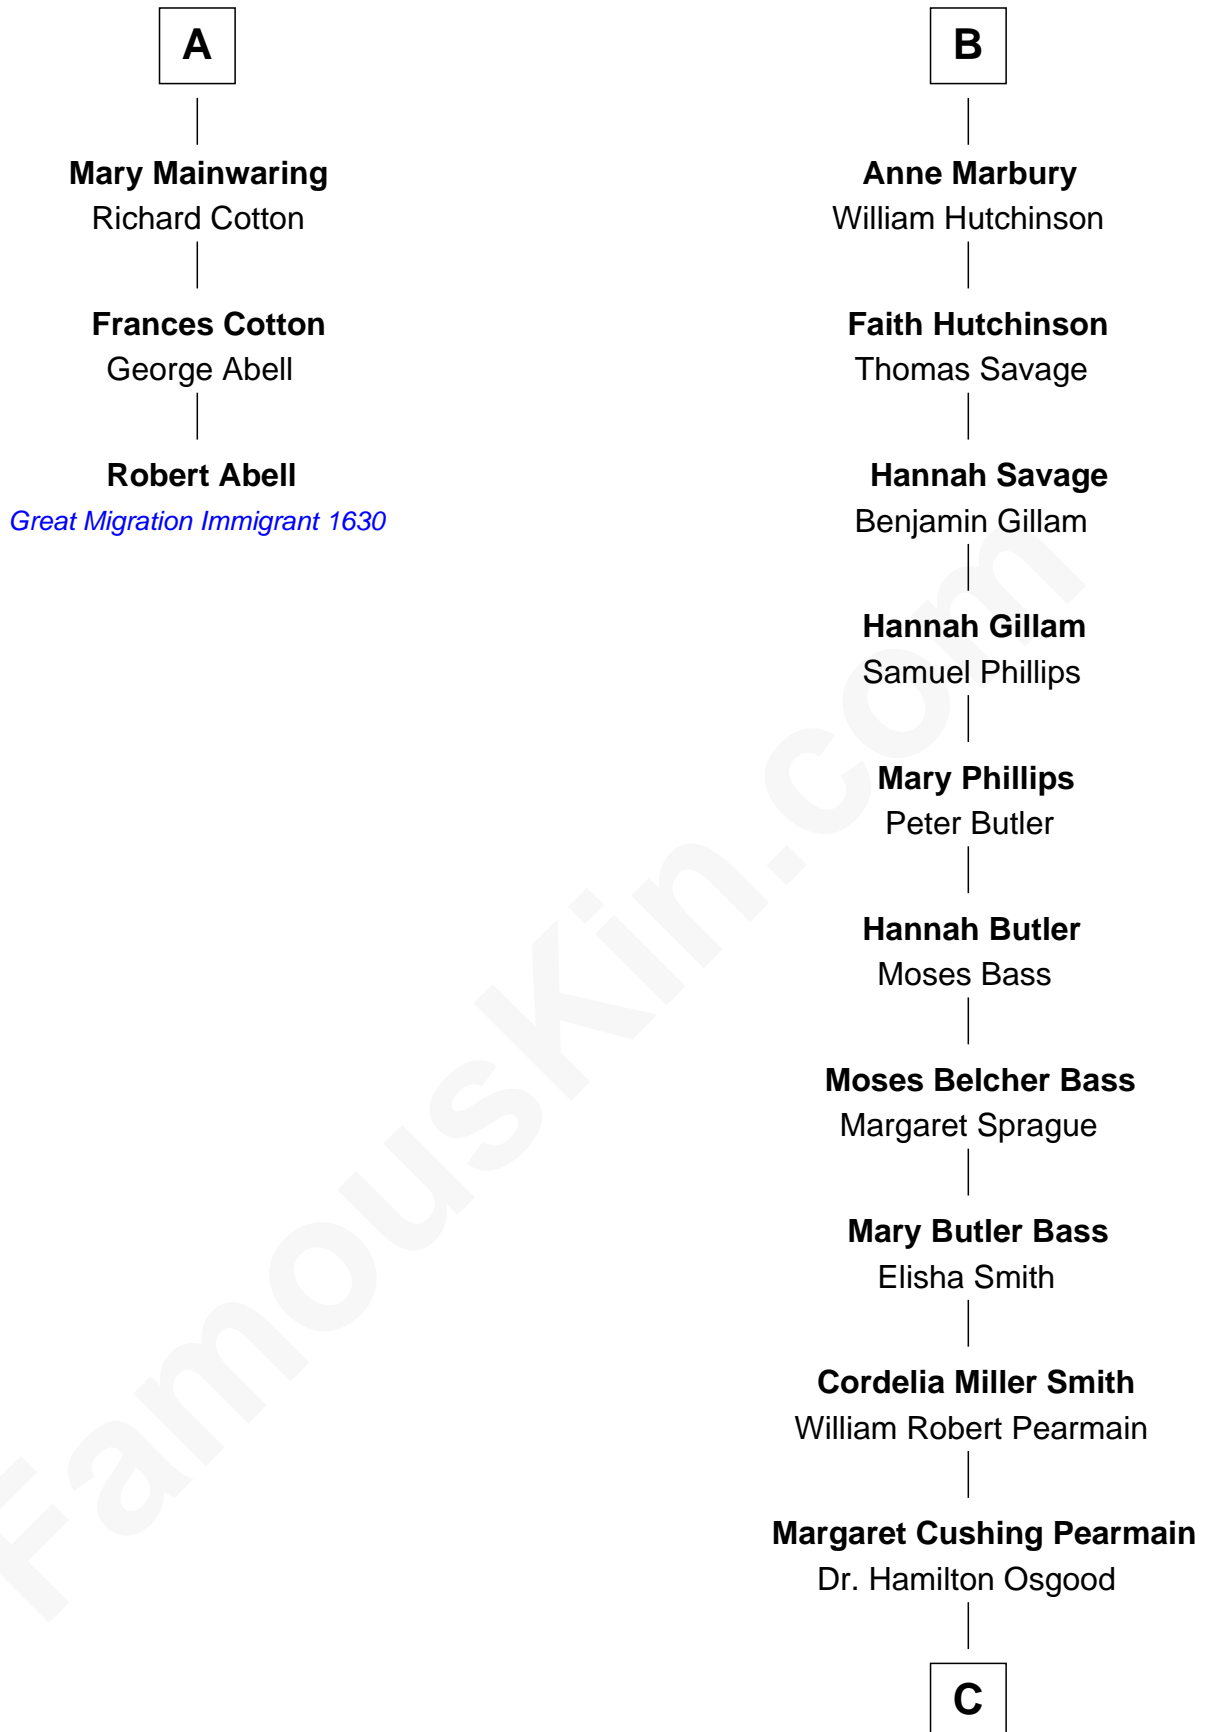

FamousKin.com Relationship Chart of

Robert Abell

(c1605 - 1663) Great Migration Immigrant 1630

9th cousin 9 times removed of

Erskine Childers

4th President of Ireland

C

|
Mary Alden Osgood
Erskine Childers