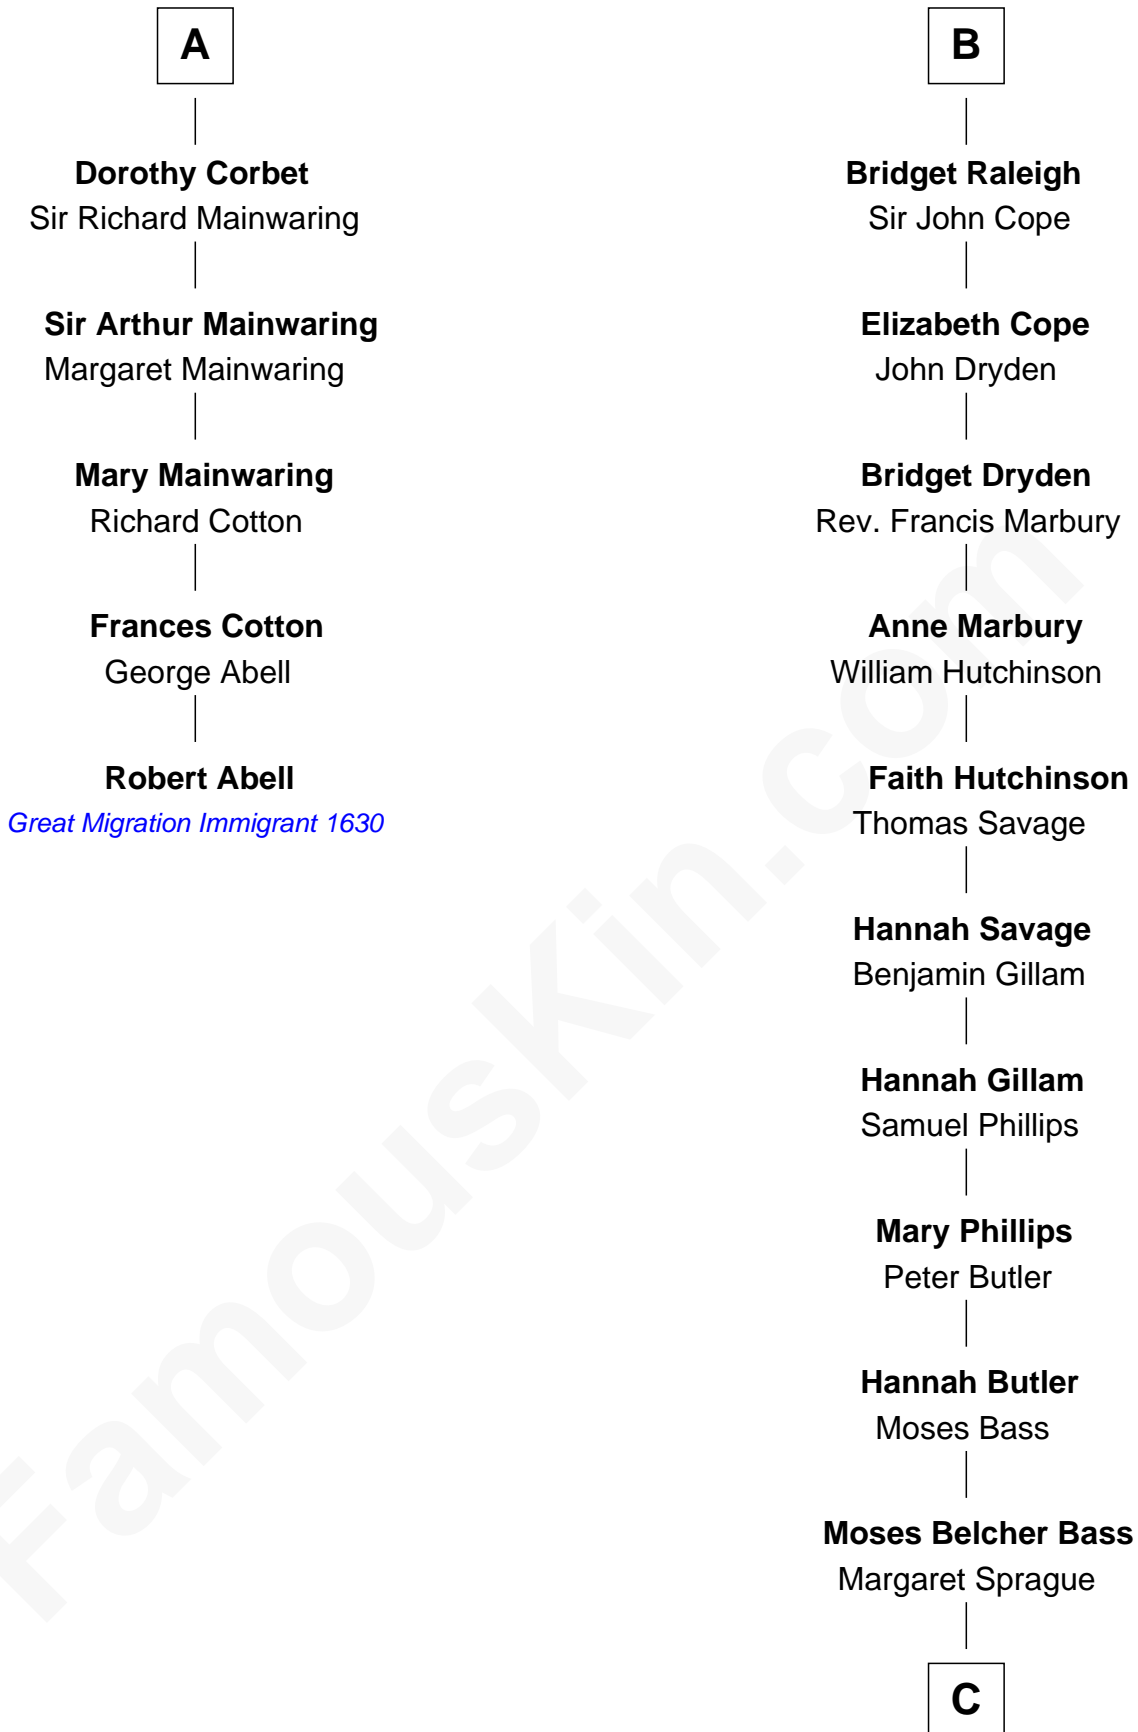

FamousKin.com Relationship Chart of

Robert Abell

(c1605 - 1663) *Great Migration Immigrant 1630*

11th cousin 10 times removed of

Erskine Childers

4th President of Ireland

Edmund Fitzalan

Alice de Warenne

C

Mary Butler Bass

Elisha Smith

Cordelia Miller Smith

William Robert Pearmain

Margaret Cushing Pearmain

Dr. Hamilton Osgood

Mary Alden Osgood