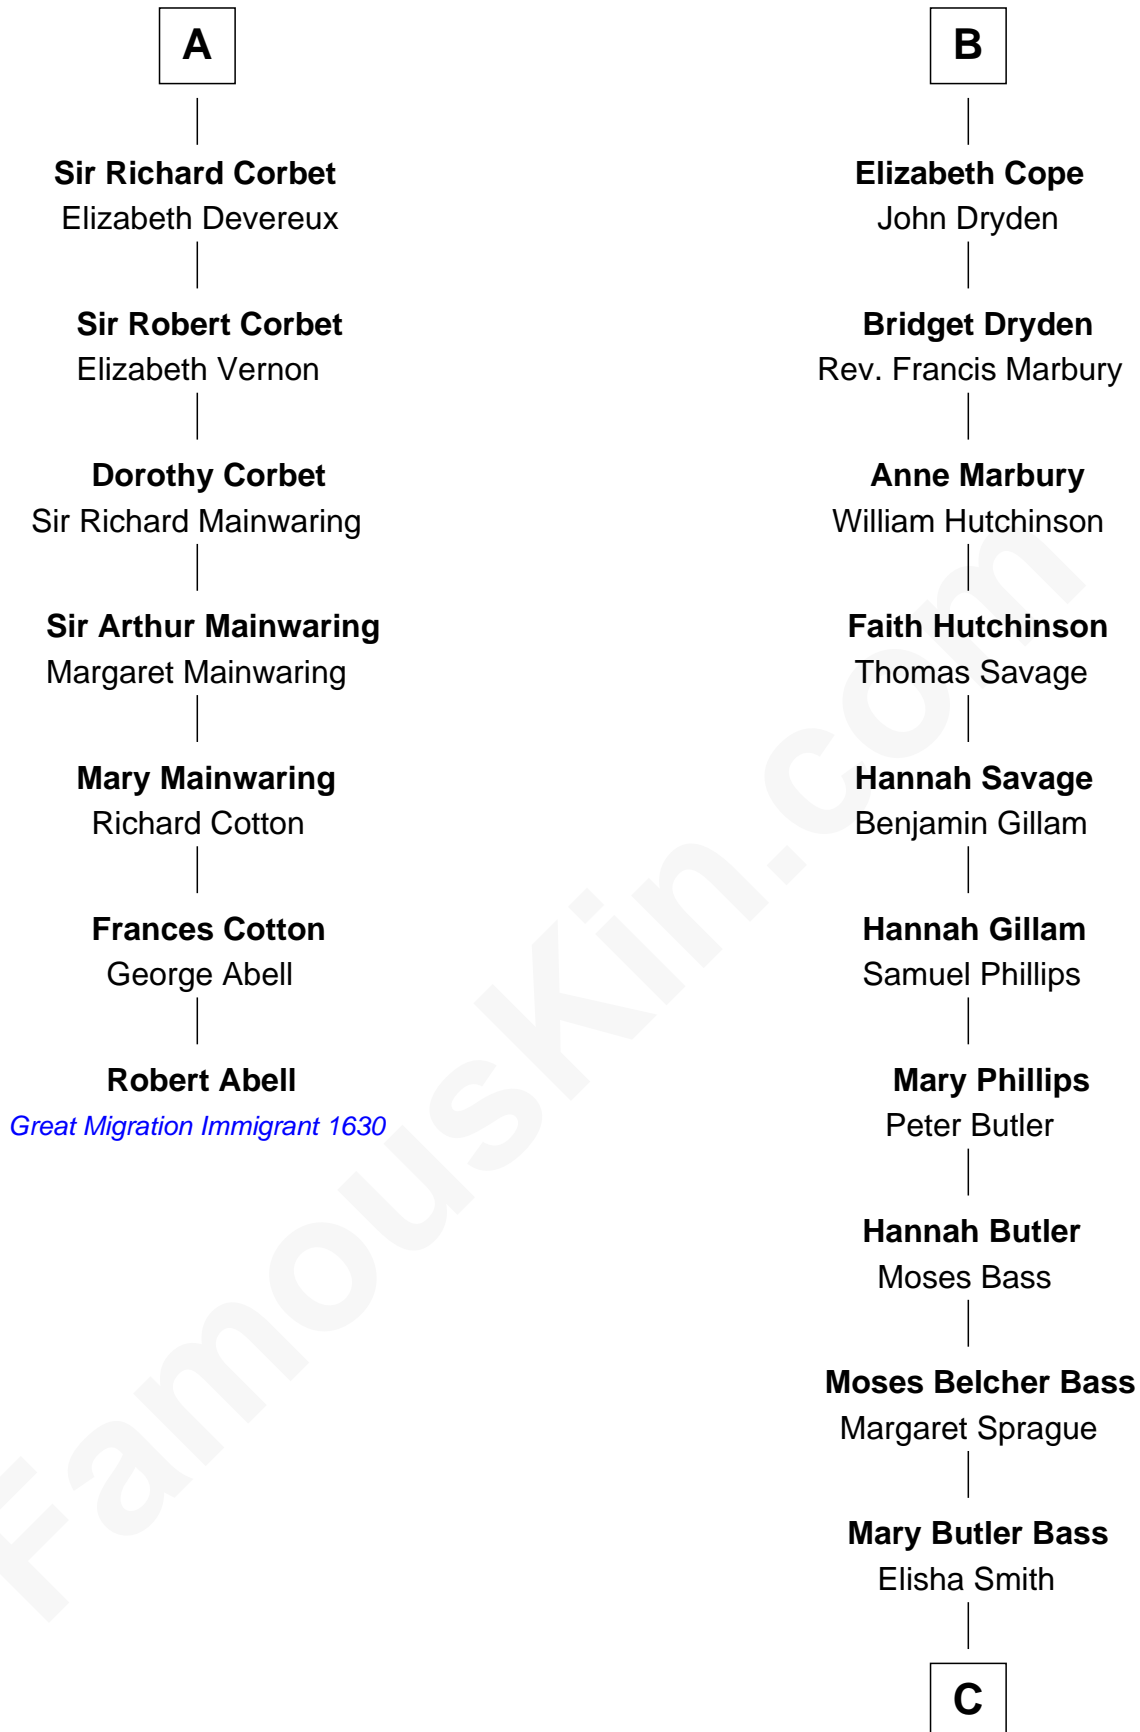

FamousKin.com Relationship Chart of

Robert Abell

(c1605 - 1663) Great Migration Immigrant 1630

13th cousin 7 times removed of

Erskine Childers

4th President of Ireland

Sir Gilbert Talbot

Pernel le Boteler

Elizabeth Talbot

Sir Henry de Grey

Richard Grey

Blanche de la Vache

Alice Grey

Sir William Burley

Elizabeth Burley

Sir John Hopton

Ankaret le Strange

Mary Talbot

Sir Thomas Greene

Sir Thomas Greene

Phillippa Ferrers

Elizabeth Greene

William Raleigh

Sir Edward Raleigh

Margaret Verney

Sir Edward Raleigh

Anne Chamberlayne

Bridget Raleigh

Sir John Cope

B

C

Cordelia Miller Smith
William Robert Pearmain