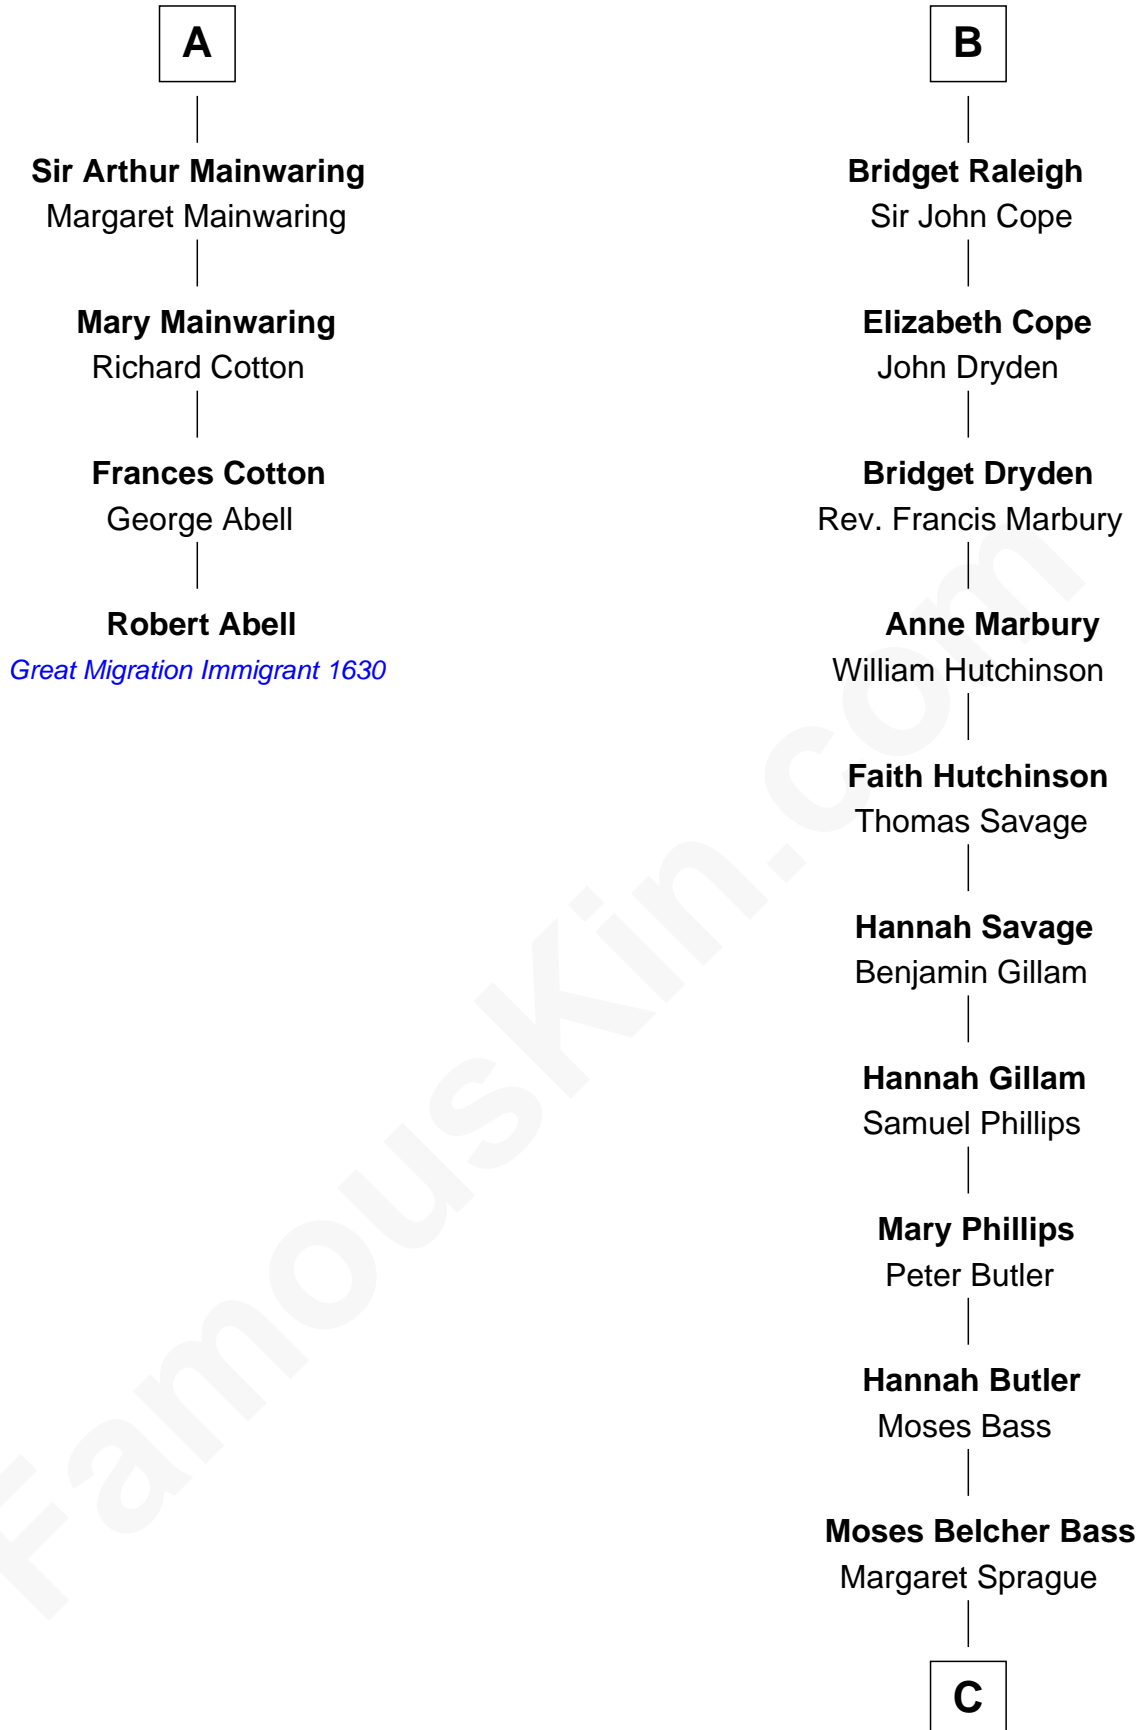

FamousKin.com Relationship Chart of

Robert Abell

(c1605 - 1663) *Great Migration Immigrant 1630*

10th cousin 11 times removed of

Erskine Childers

4th President of Ireland

Sir James le Boteler

Eleanor de Bohun

C

Mary Butler Bass

Elisha Smith

Cordelia Miller Smith

William Robert Pearmain

Margaret Cushing Pearmain

Dr. Hamilton Osgood

Mary Alden Osgood