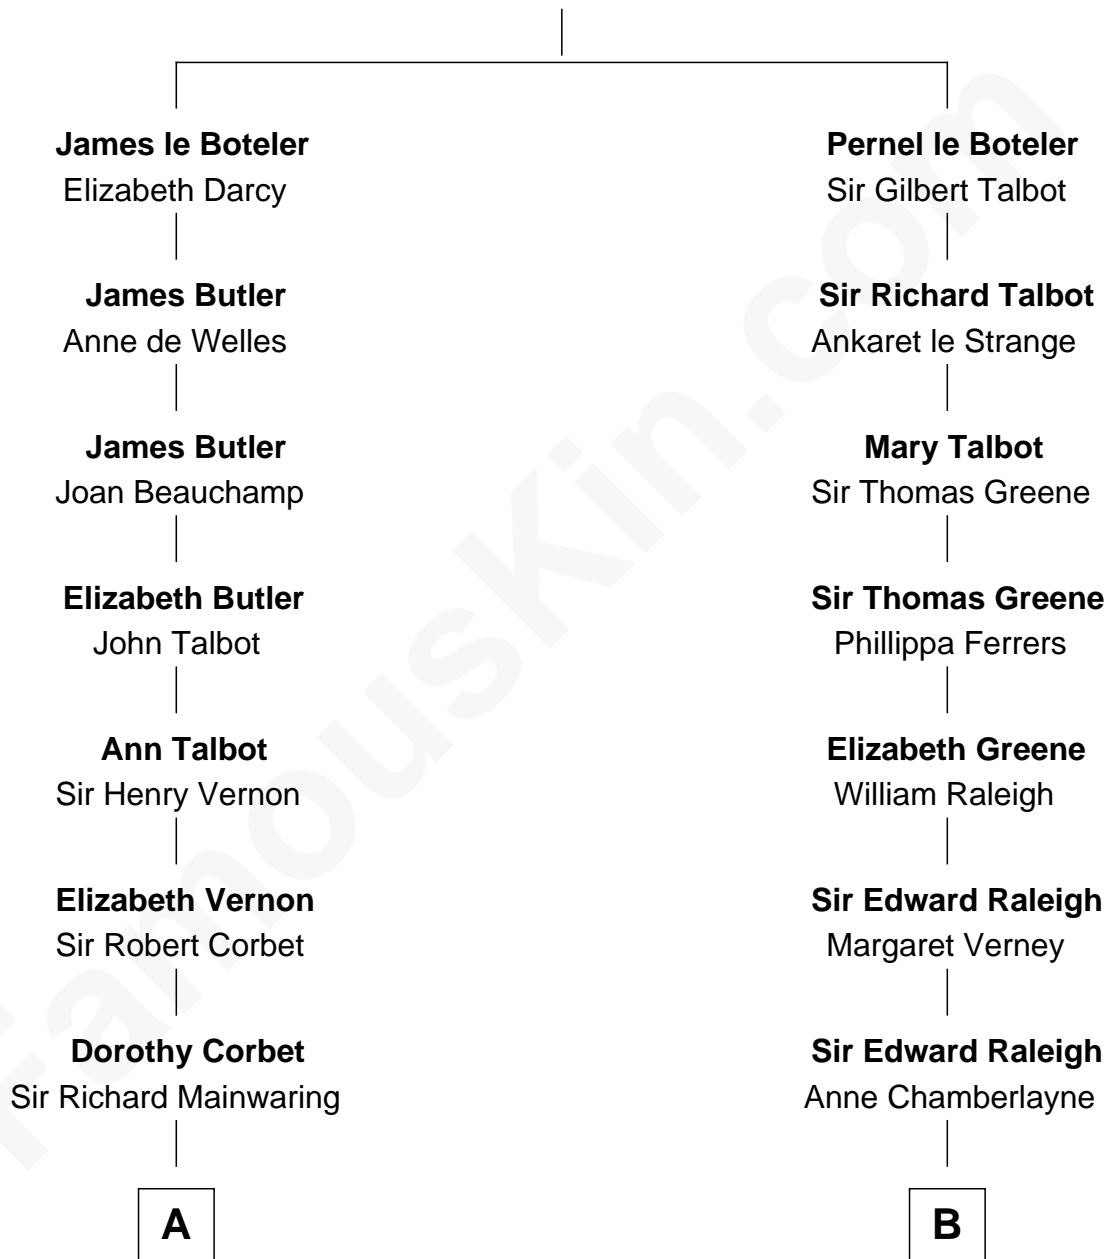

FamousKin.com Relationship Chart of

Robert Abell

(c1605 - 1663) *Great Migration Immigrant 1630*

10th cousin 11 times removed of

Erskine Childers

4th President of Ireland

Sir James le Boteler

Eleanor de Bohun