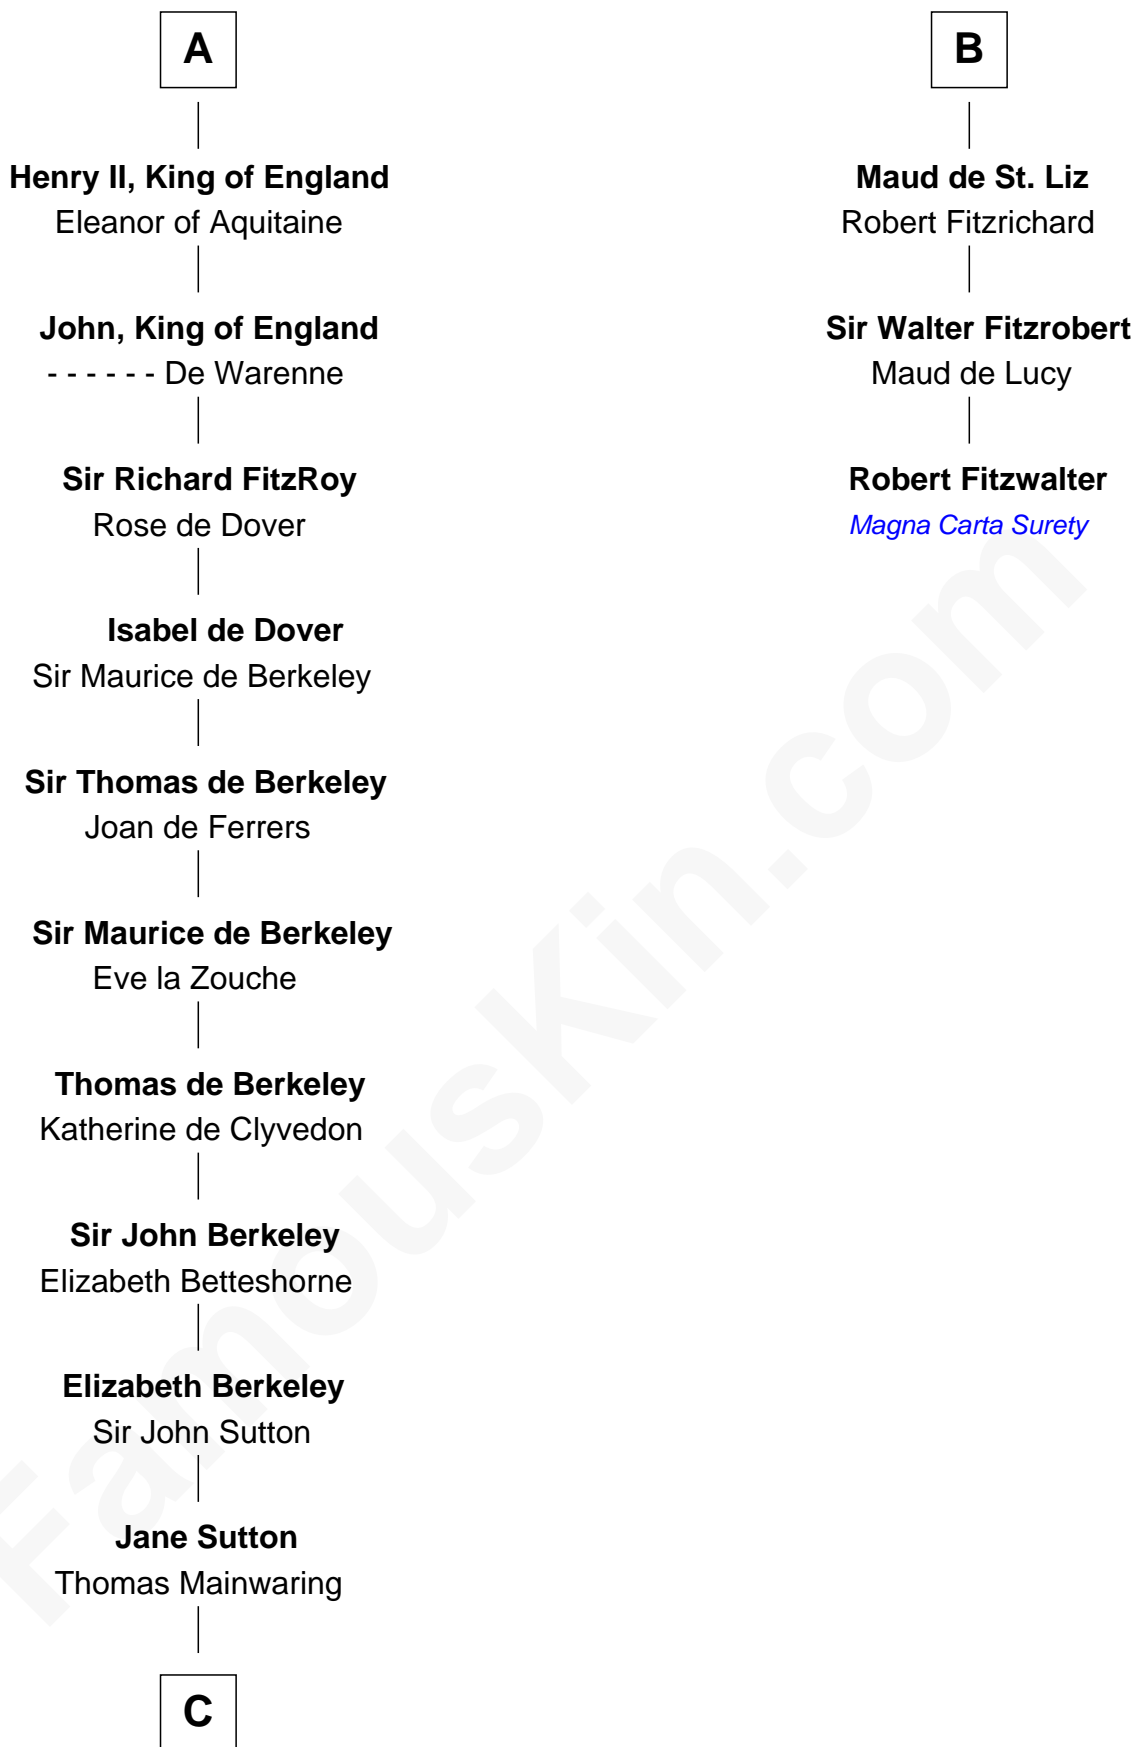

FamousKin.com

Relationship Chart of

Robert Abell

(c1605 - 1663) Great Migration Immigrant 1630

9th cousin 12 times removed of

Robert Fitzwalter
Magna Carta Surety

Henry the Fowler
Saint Matilda of Ringelheim

C

—
Cecily Mainwaring

John Cotton

—
Sir George Cotton

Mary Onley

—
Richard Cotton

Mary Mainwaring

—
Frances Cotton

George Abell

—
Robert Abell

Great Migration Immigrant 1630

FamousKin.com