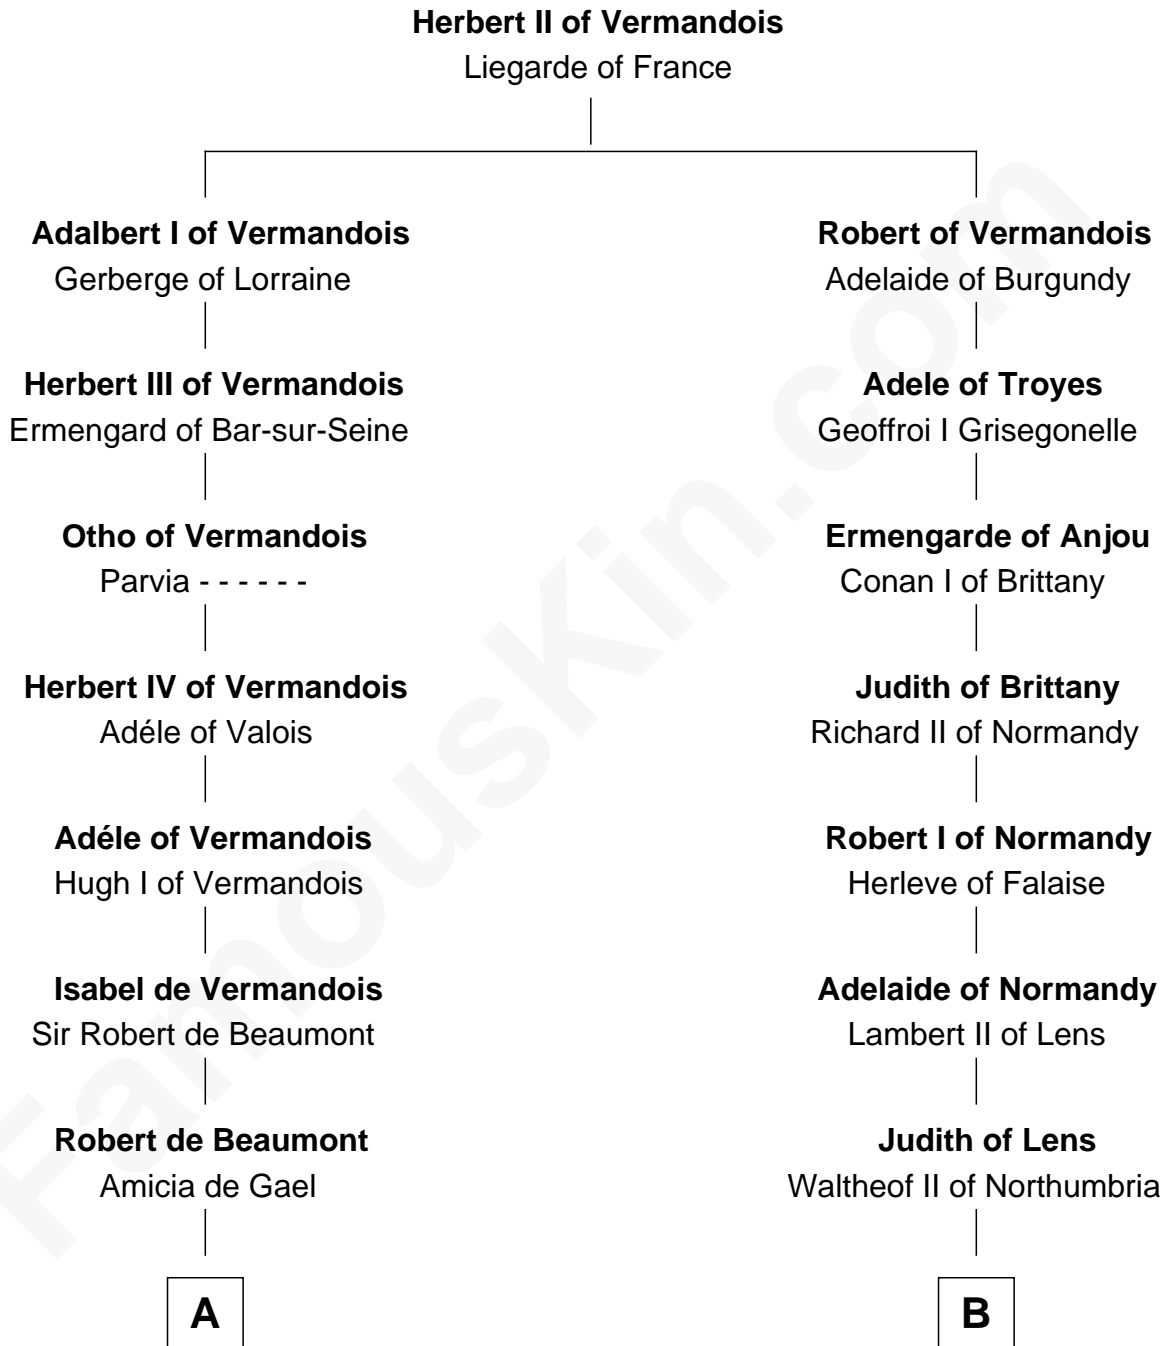

FamousKin.com

Relationship Chart of

Robert Abell

(c1605 - 1663) Great Migration Immigrant 1630

10th cousin 11 times removed of

Robert Fitzwalter
Magna Carta Surety

C

—
Cecily Mainwaring

John Cotton

—
Sir George Cotton

Mary Onley

—
Richard Cotton

Mary Mainwaring

—
Frances Cotton

George Abell

—
Robert Abell

Great Migration Immigrant 1630

FamousKin.com