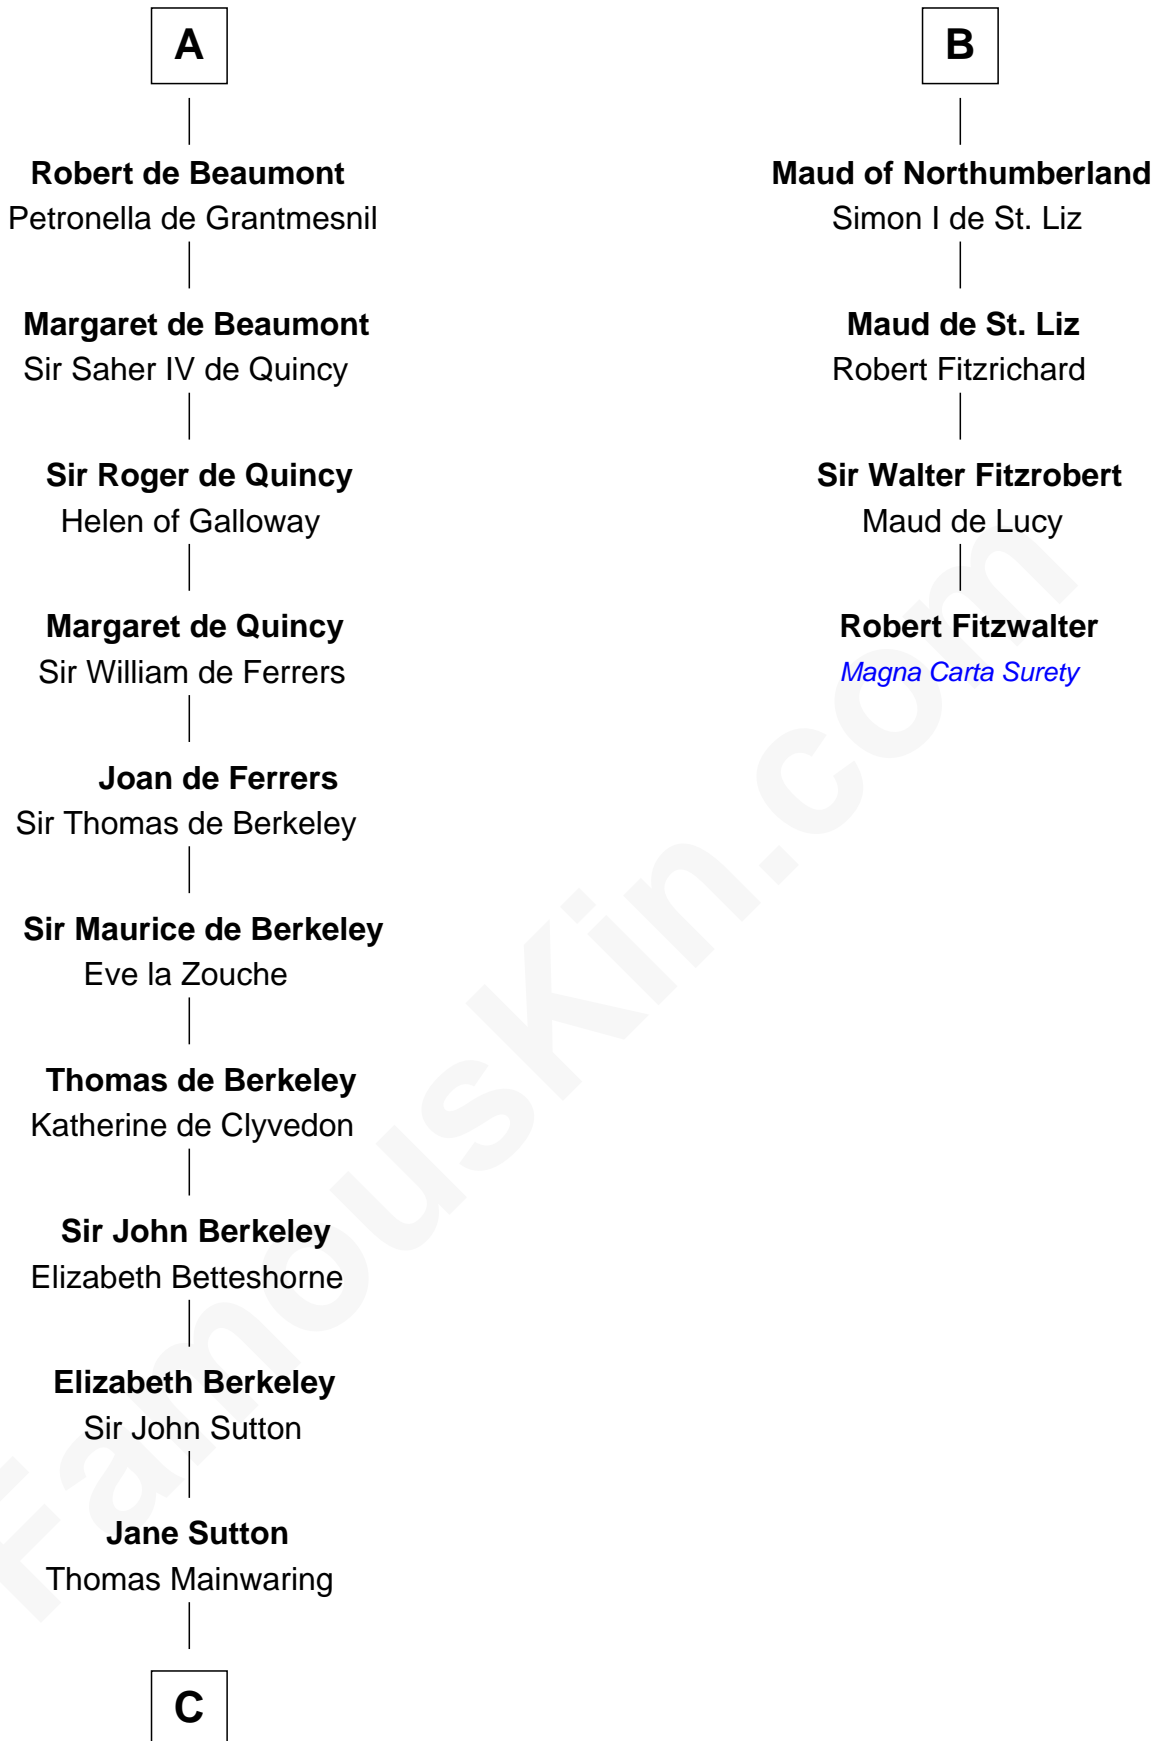

FamousKin.com

Relationship Chart of

Robert Abell

(c1605 - 1663) Great Migration Immigrant 1630

10th cousin 11 times removed of

Robert Fitzwalter
Magna Carta Surety

C

—
Cecily Mainwaring

Great Migration Immigrant 1630

FamousKin.com