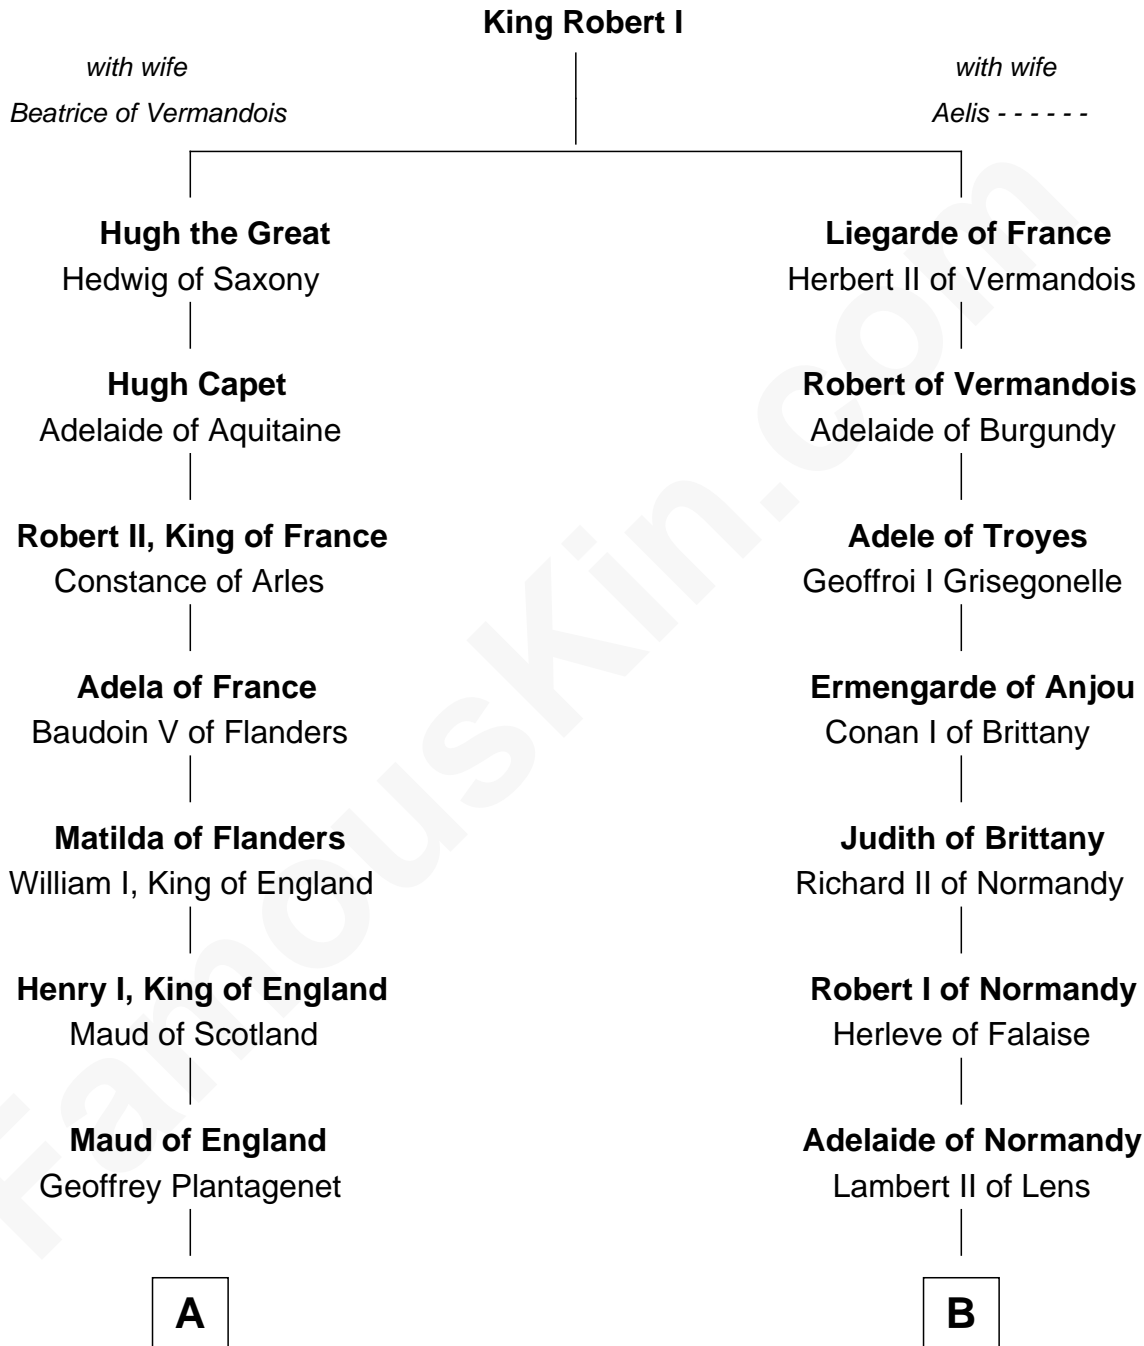

FamousKin.com

Relationship Chart of

Robert Abell

(c1605 - 1663) Great Migration Immigrant 1630

11th cousin 10 times removed of

Robert Fitzwalter
Magna Carta Surety

C

—
Cecily Mainwaring

John Cotton

—
Sir George Cotton

Mary Onley

—
Richard Cotton

Mary Mainwaring

—
Frances Cotton

George Abell

—
Robert Abell

Great Migration Immigrant 1630

FamousKin.com