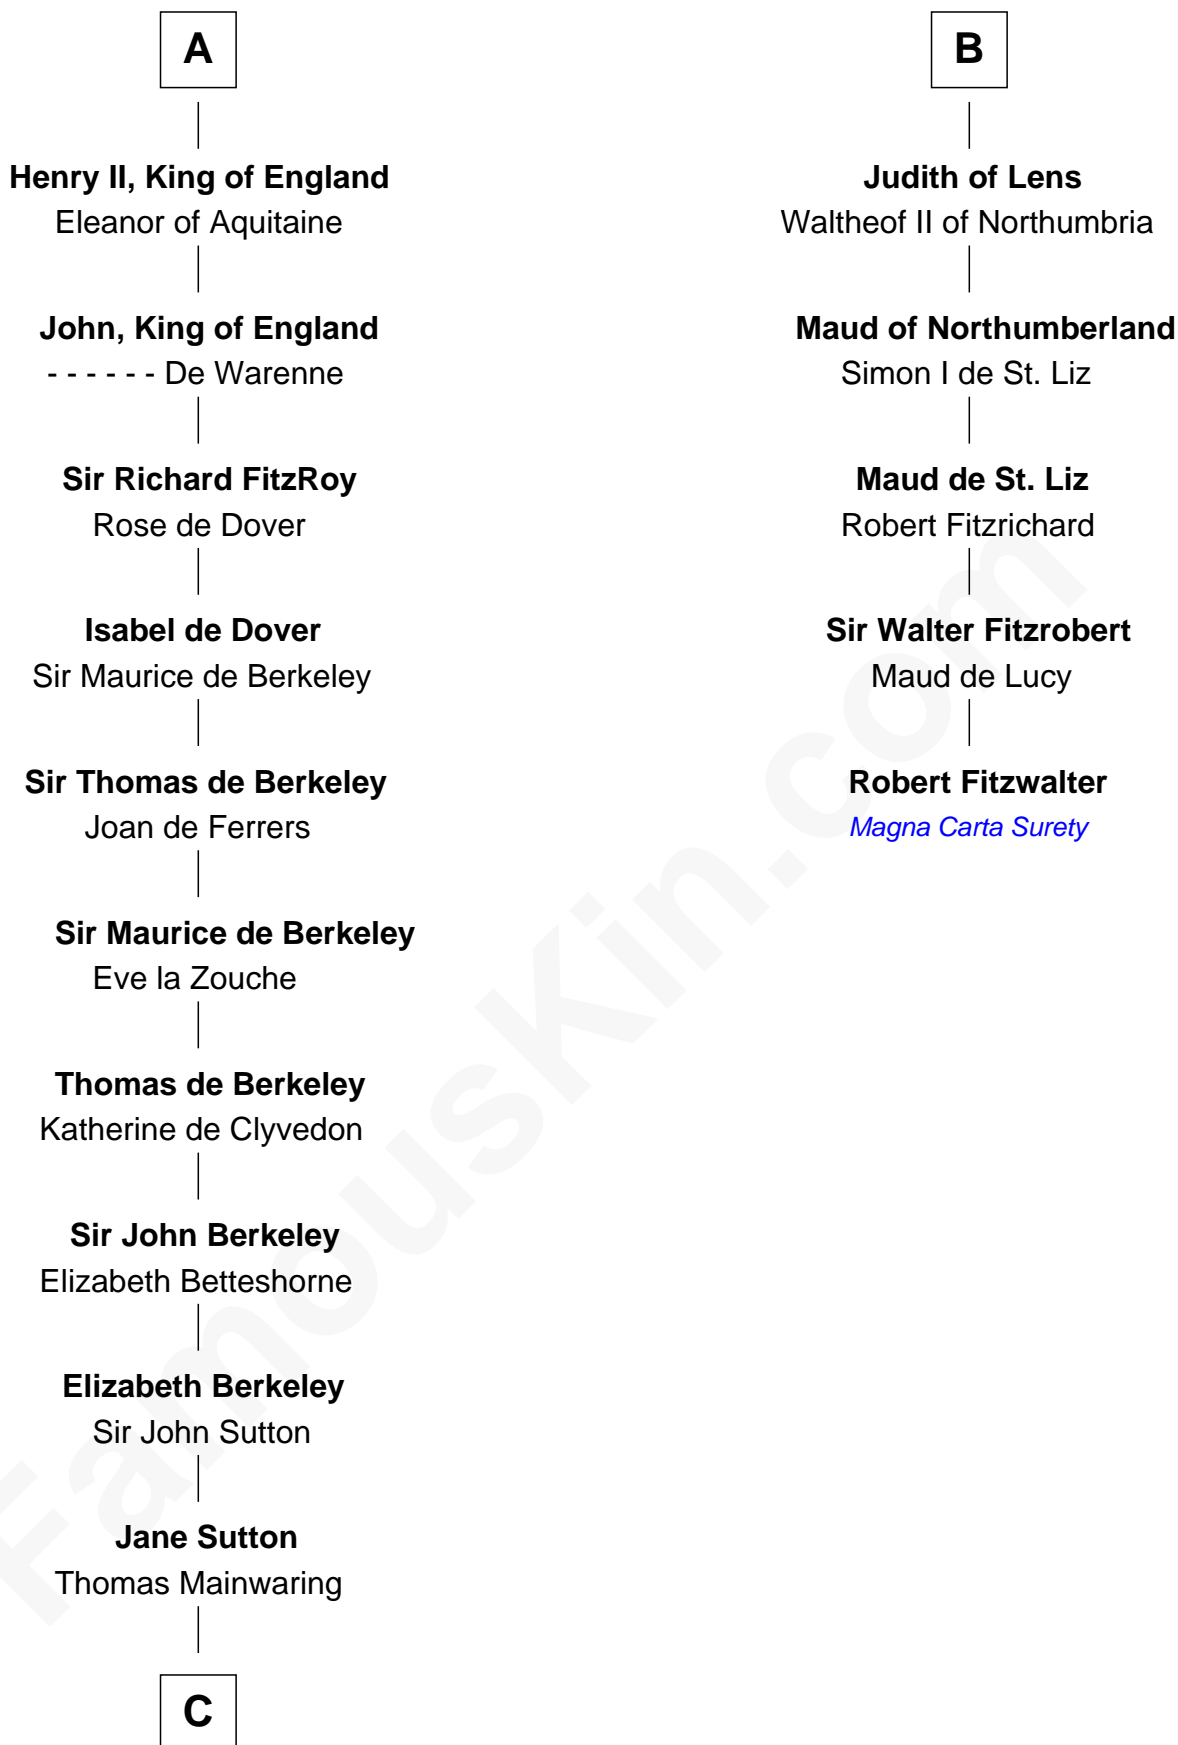

FamousKin.com

Relationship Chart of

Robert Abell

(c1605 - 1663) Great Migration Immigrant 1630

11th cousin 10 times removed of

Robert Fitzwalter
Magna Carta Surety

C

—
Cecily Mainwaring

John Cotton

—
Sir George Cotton

Mary Onley

—
Richard Cotton

Mary Mainwaring

—
Frances Cotton

George Abell

—
Robert Abell

Great Migration Immigrant 1630

FamousKin.com