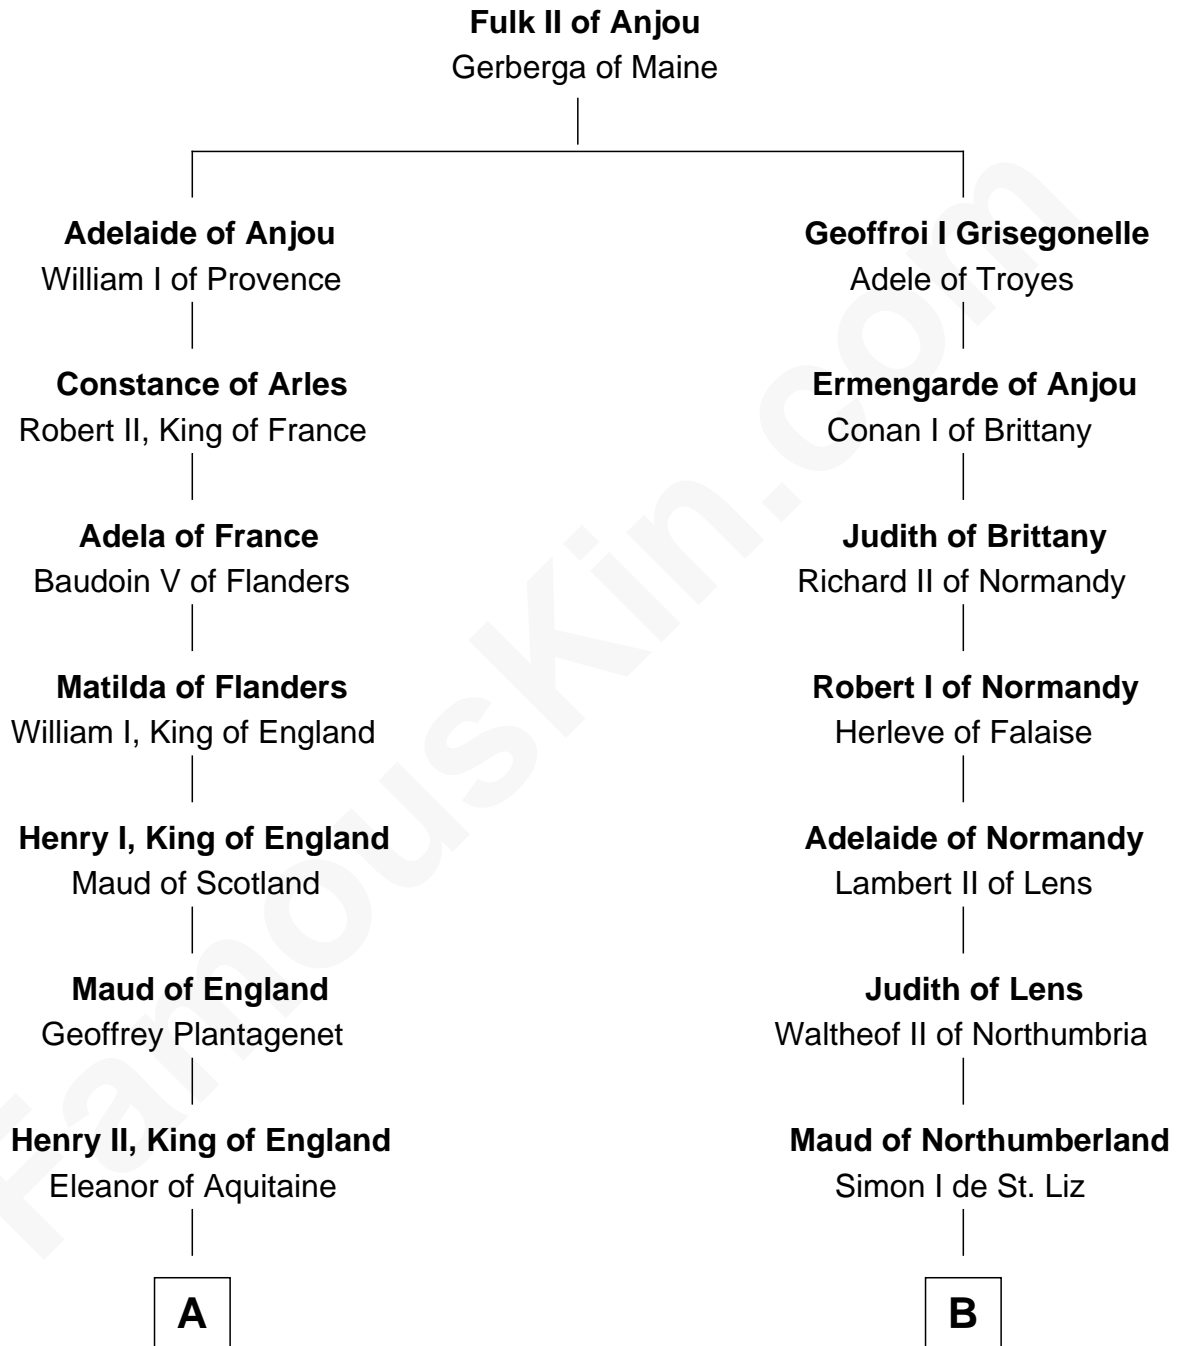

FamousKin.com Relationship Chart of

Robert Abell

(c1605 - 1663) Great Migration Immigrant 1630

9th cousin 11 times removed of

Robert Fitzwalter

Magna Carta Surety

C

—
Sir George Cotton

Mary Onley

—
Richard Cotton

Mary Mainwaring

—
Frances Cotton

George Abell

—
Robert Abell

Great Migration Immigrant 1630

FamousKin.com