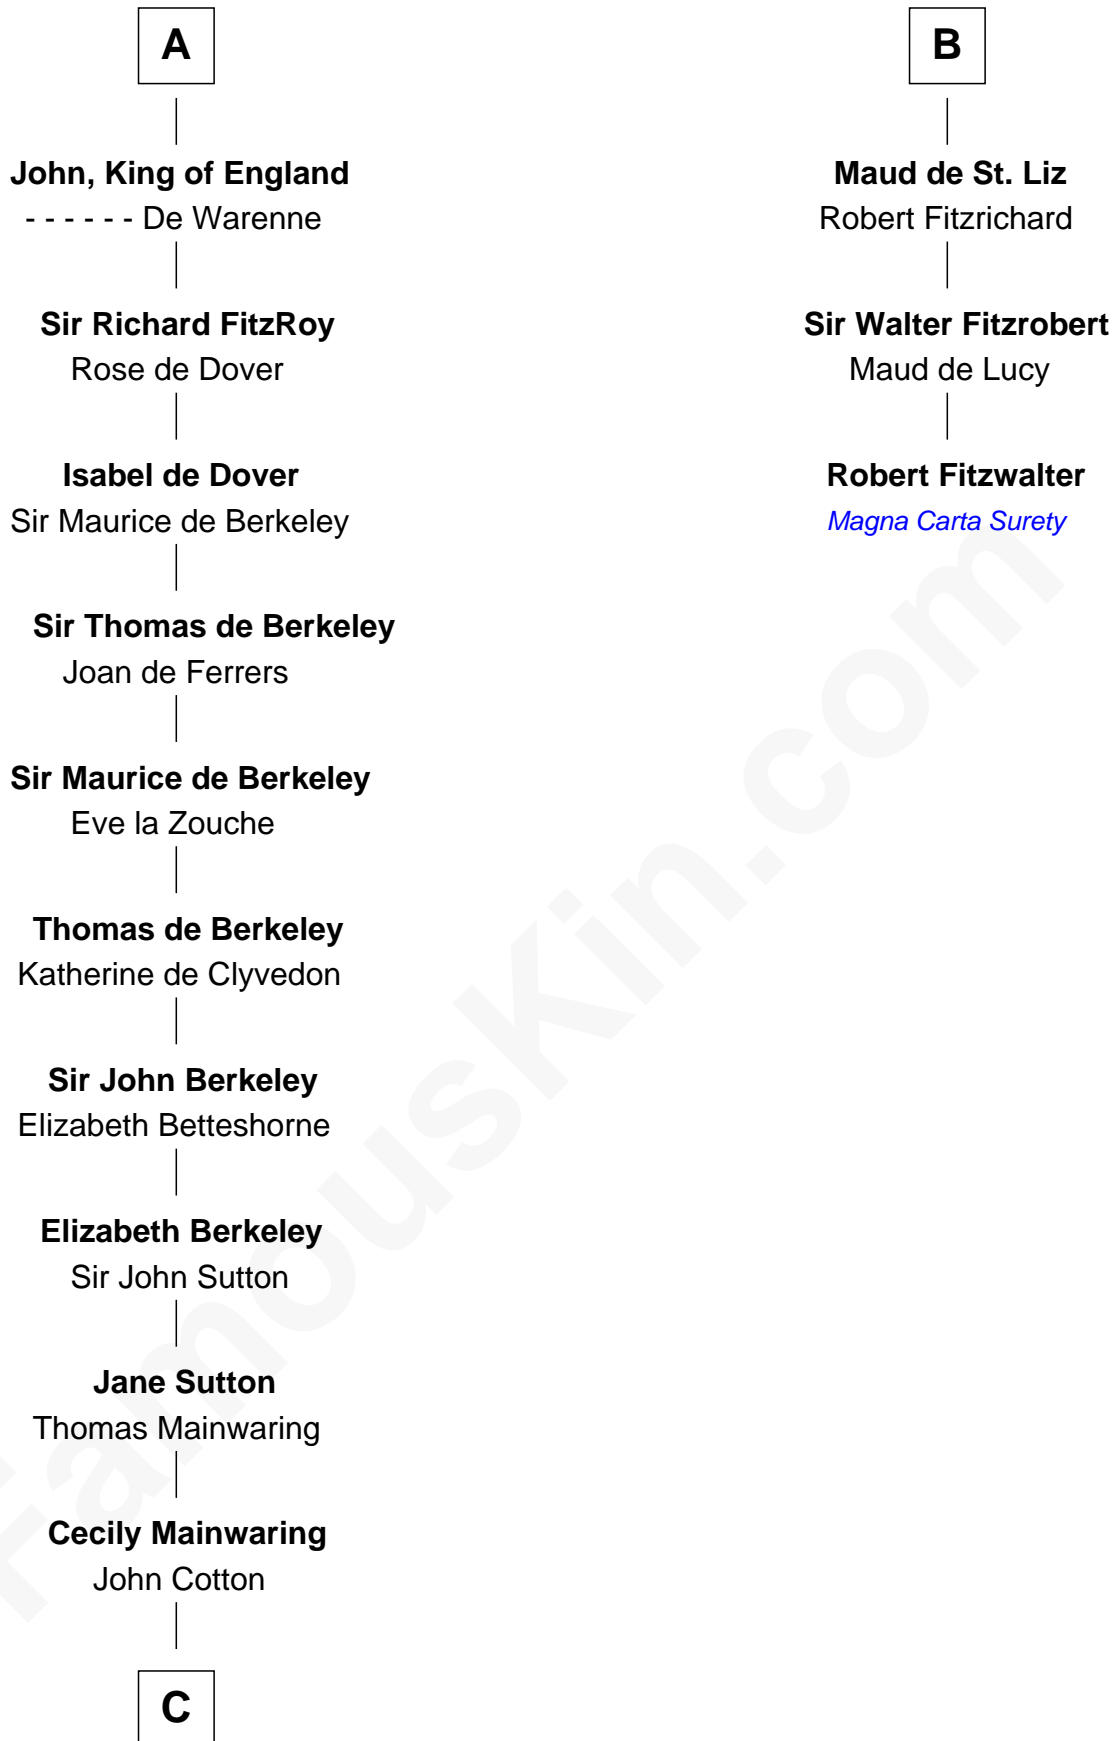

FamousKin.com Relationship Chart of

Robert Abell

(c1605 - 1663) Great Migration Immigrant 1630

9th cousin 11 times removed of

Robert Fitzwalter

Magna Carta Surety

C

—
Sir George Cotton

Mary Onley

—
Richard Cotton

Mary Mainwaring

—
Frances Cotton

George Abell

—
Robert Abell

Great Migration Immigrant 1630

FamousKin.com