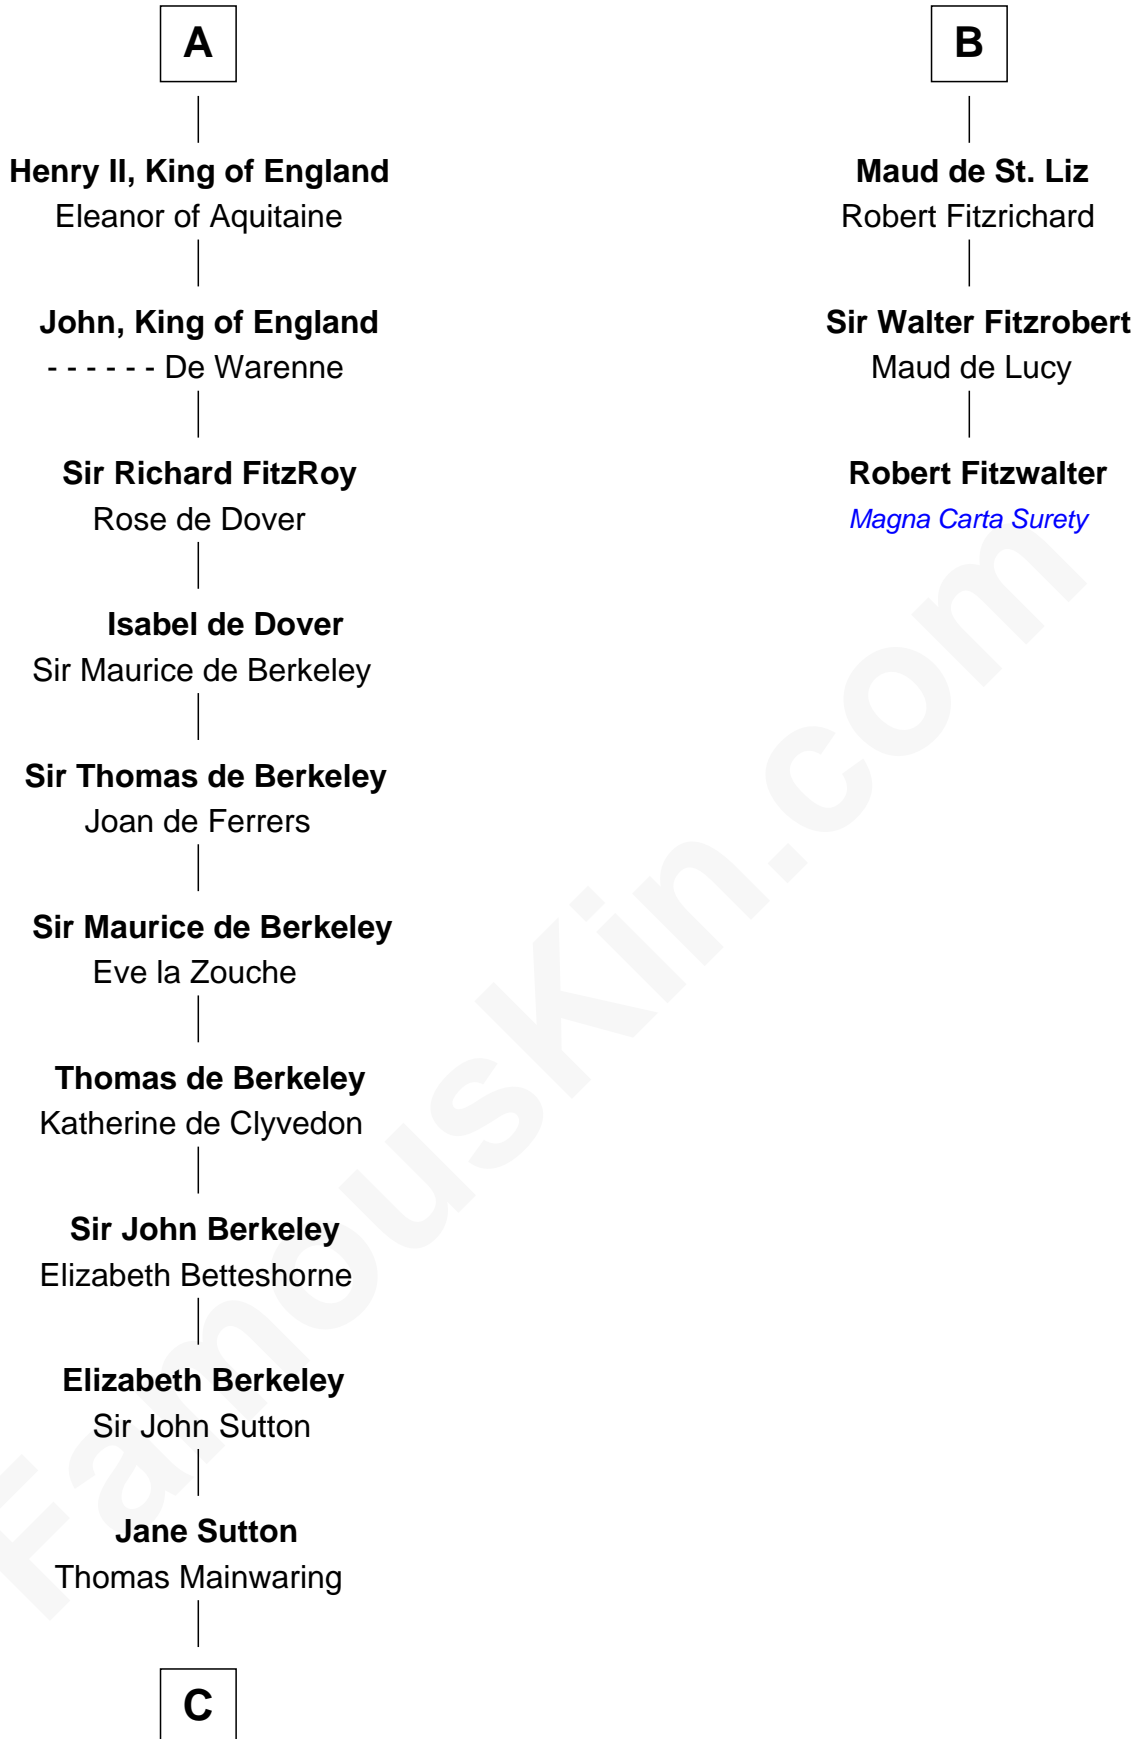

FamousKin.com Relationship Chart of

Robert Abell

(c1605 - 1663) Great Migration Immigrant 1630

9th cousin 12 times removed of

Robert Fitzwalter

Magna Carta Surety

Wigeric of Lotharingia

Cunigunda - - - - -

Adelaide of Normandy

Judith of Lens

Waltheof II of Northumbria

Maud of Northumberland

Simon I de St. Liz

B

C

—
Cecily Mainwaring

Great Migration Immigrant 1630

FamousKin.com