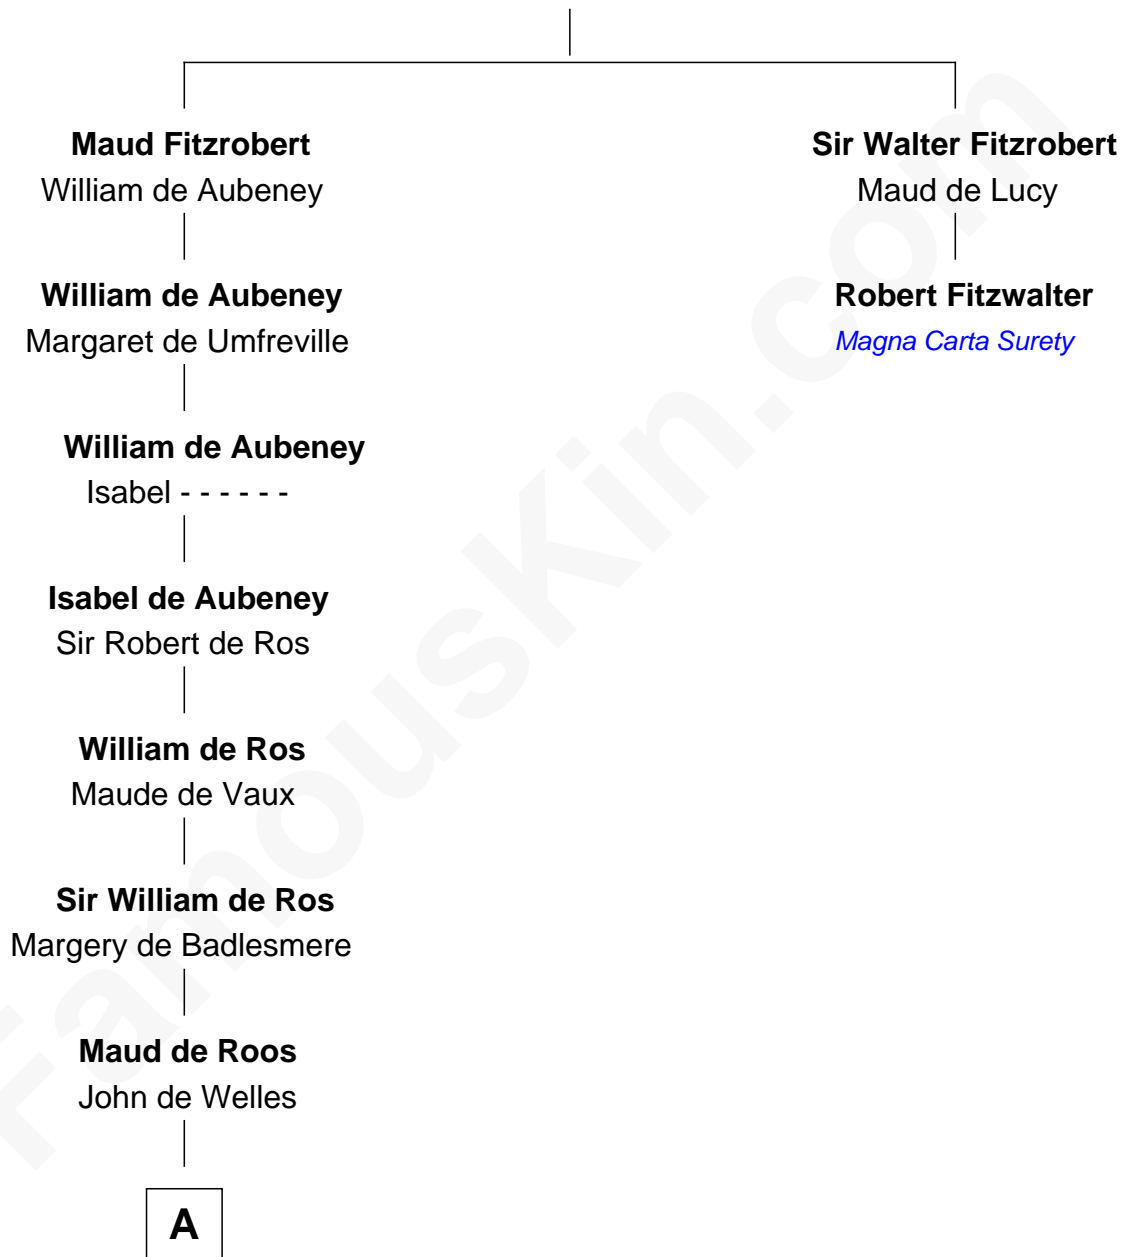

# FamousKin.com Relationship Chart of

**Robert Abell**

(c1605 - 1663) Great Migration Immigrant 1630

1st cousin 15 times removed of

**Robert Fitzwalter**

*Magna Carta Surety*

**Robert Fitzrichard**

Maud de St. Liz

**A**

—  
**Anne de Welles**

James Butler

—  
**James Butler**

Joan Beauchamp

—  
**Elizabeth Butler**

John Talbot

—  
**Ann Talbot**

Richard Cotton

—  
**Frances Cotton**

George Abell

—  
**Robert Abell**

*Great Migration Immigrant 1630*