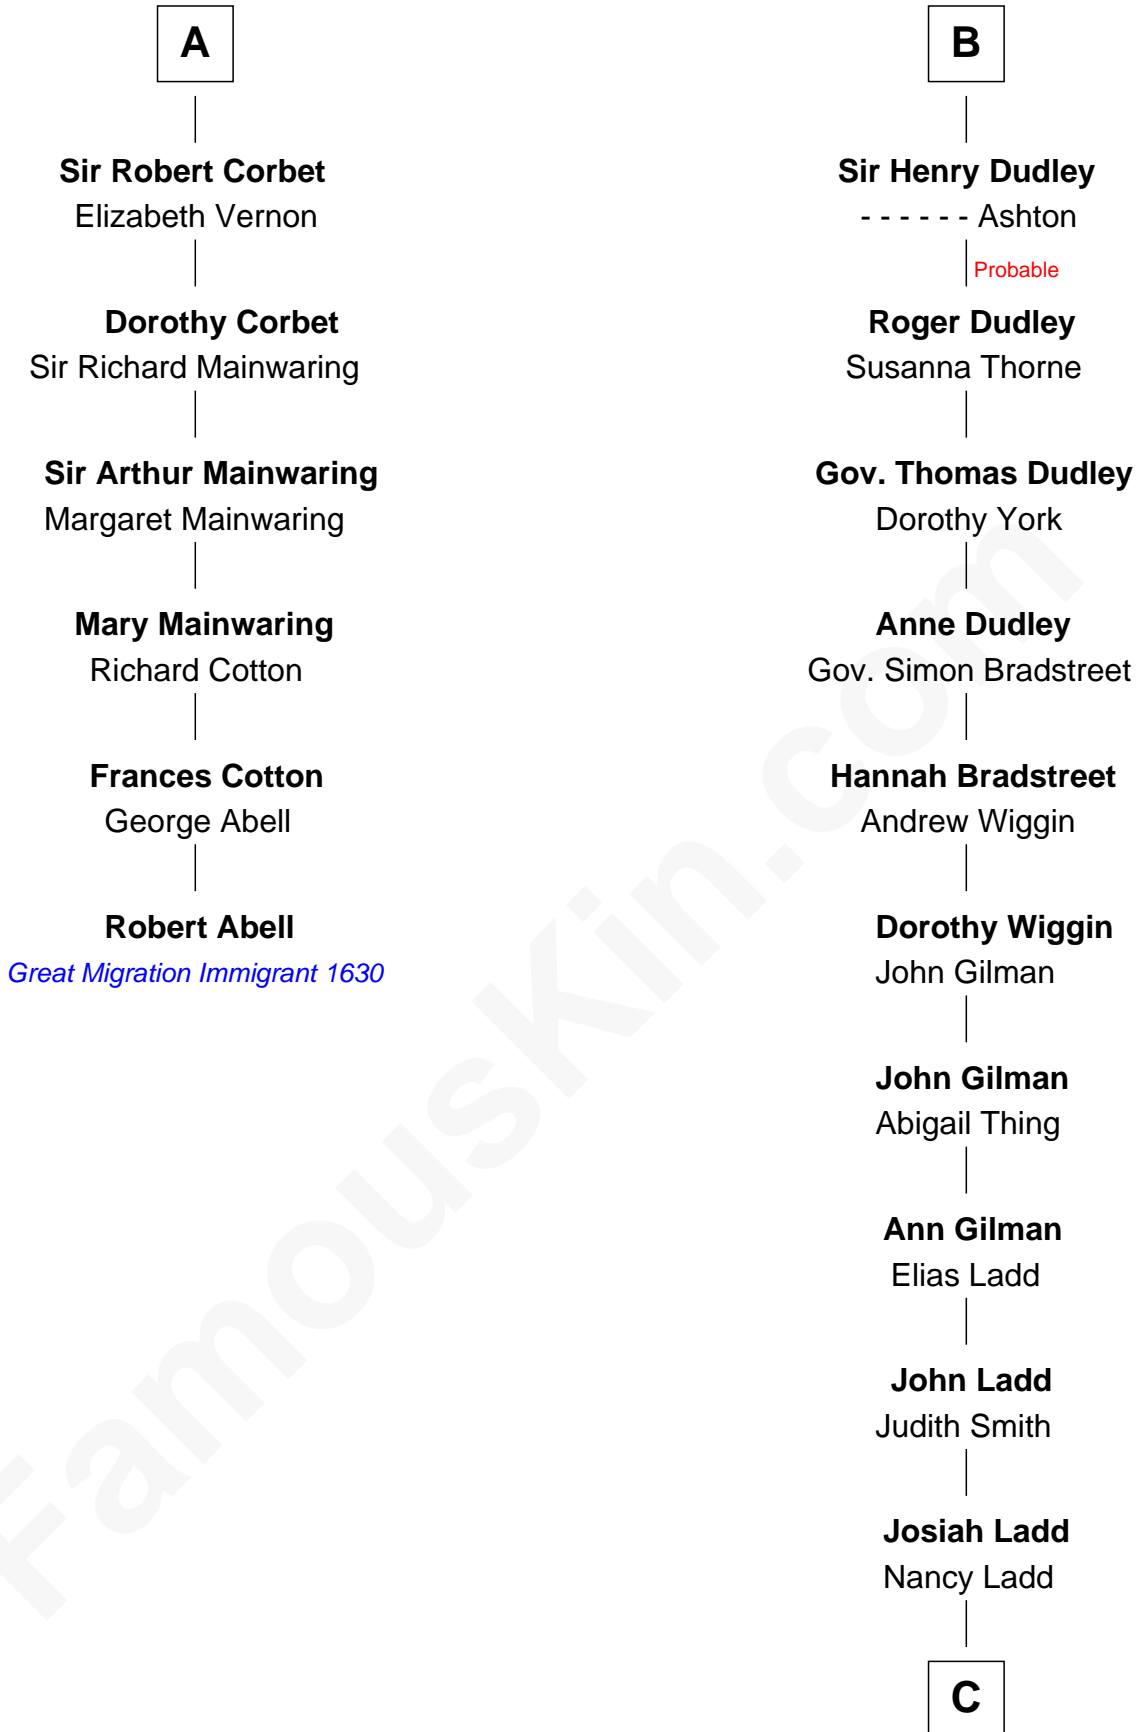

FamousKin.com Relationship Chart of

Robert Abell

(c1605 - 1663) Great Migration Immigrant 1630

12th cousin 8 times removed of

Alan Ladd

Movie Actor

C

—
Alvaro Ladd
Nancy Shotwell

—
Oscar F. Ladd
Julia Henrietta Meigs

—
Alan Harwood Ladd
Selina Raleigh

—
Alan Ladd
Movie Actor

FamousKin.com