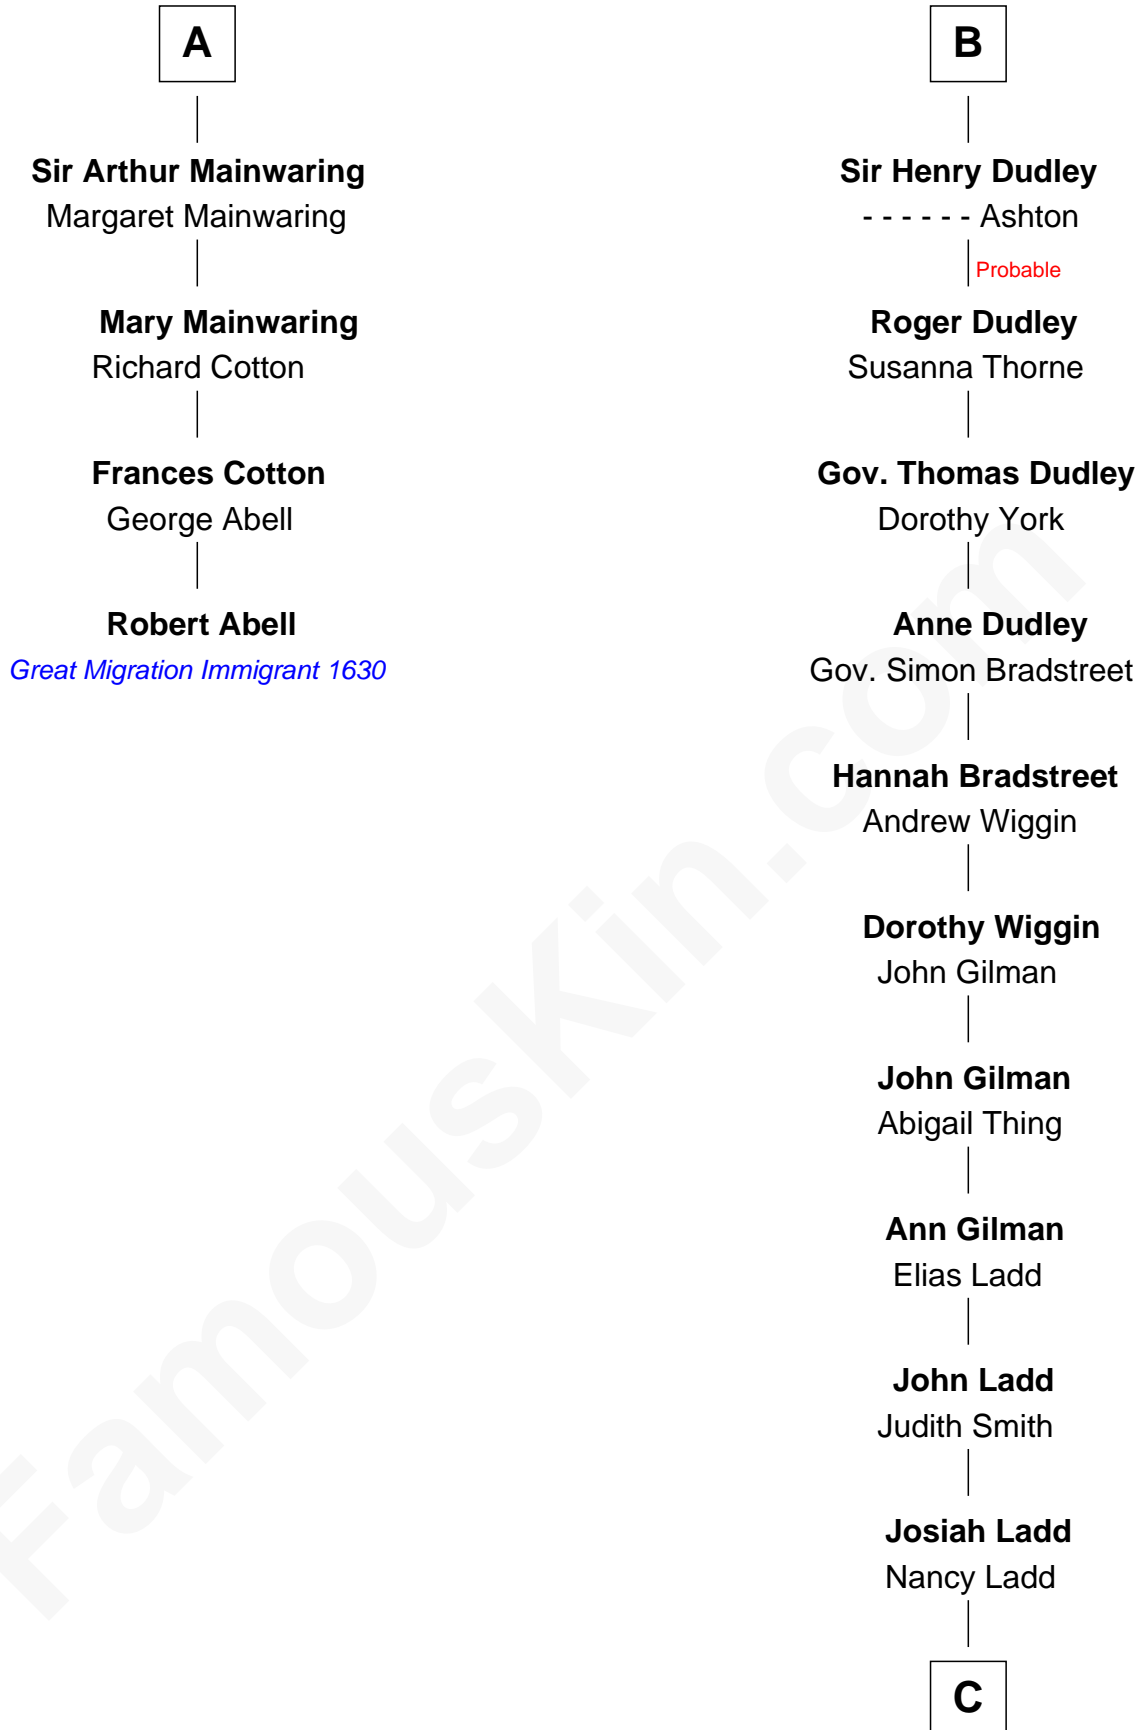

FamousKin.com Relationship Chart of

Robert Abell

(c1605 - 1663) Great Migration Immigrant 1630

10th cousin 10 times removed of

Alan Ladd

Movie Actor

Sir William de Ros
Margery de Badlesmere

C

—
Alvaro Ladd
Nancy Shotwell

—
Oscar F. Ladd
Julia Henrietta Meigs

—
Alan Harwood Ladd
Selina Raleigh

—
Alan Ladd
Movie Actor

FamousKin.com