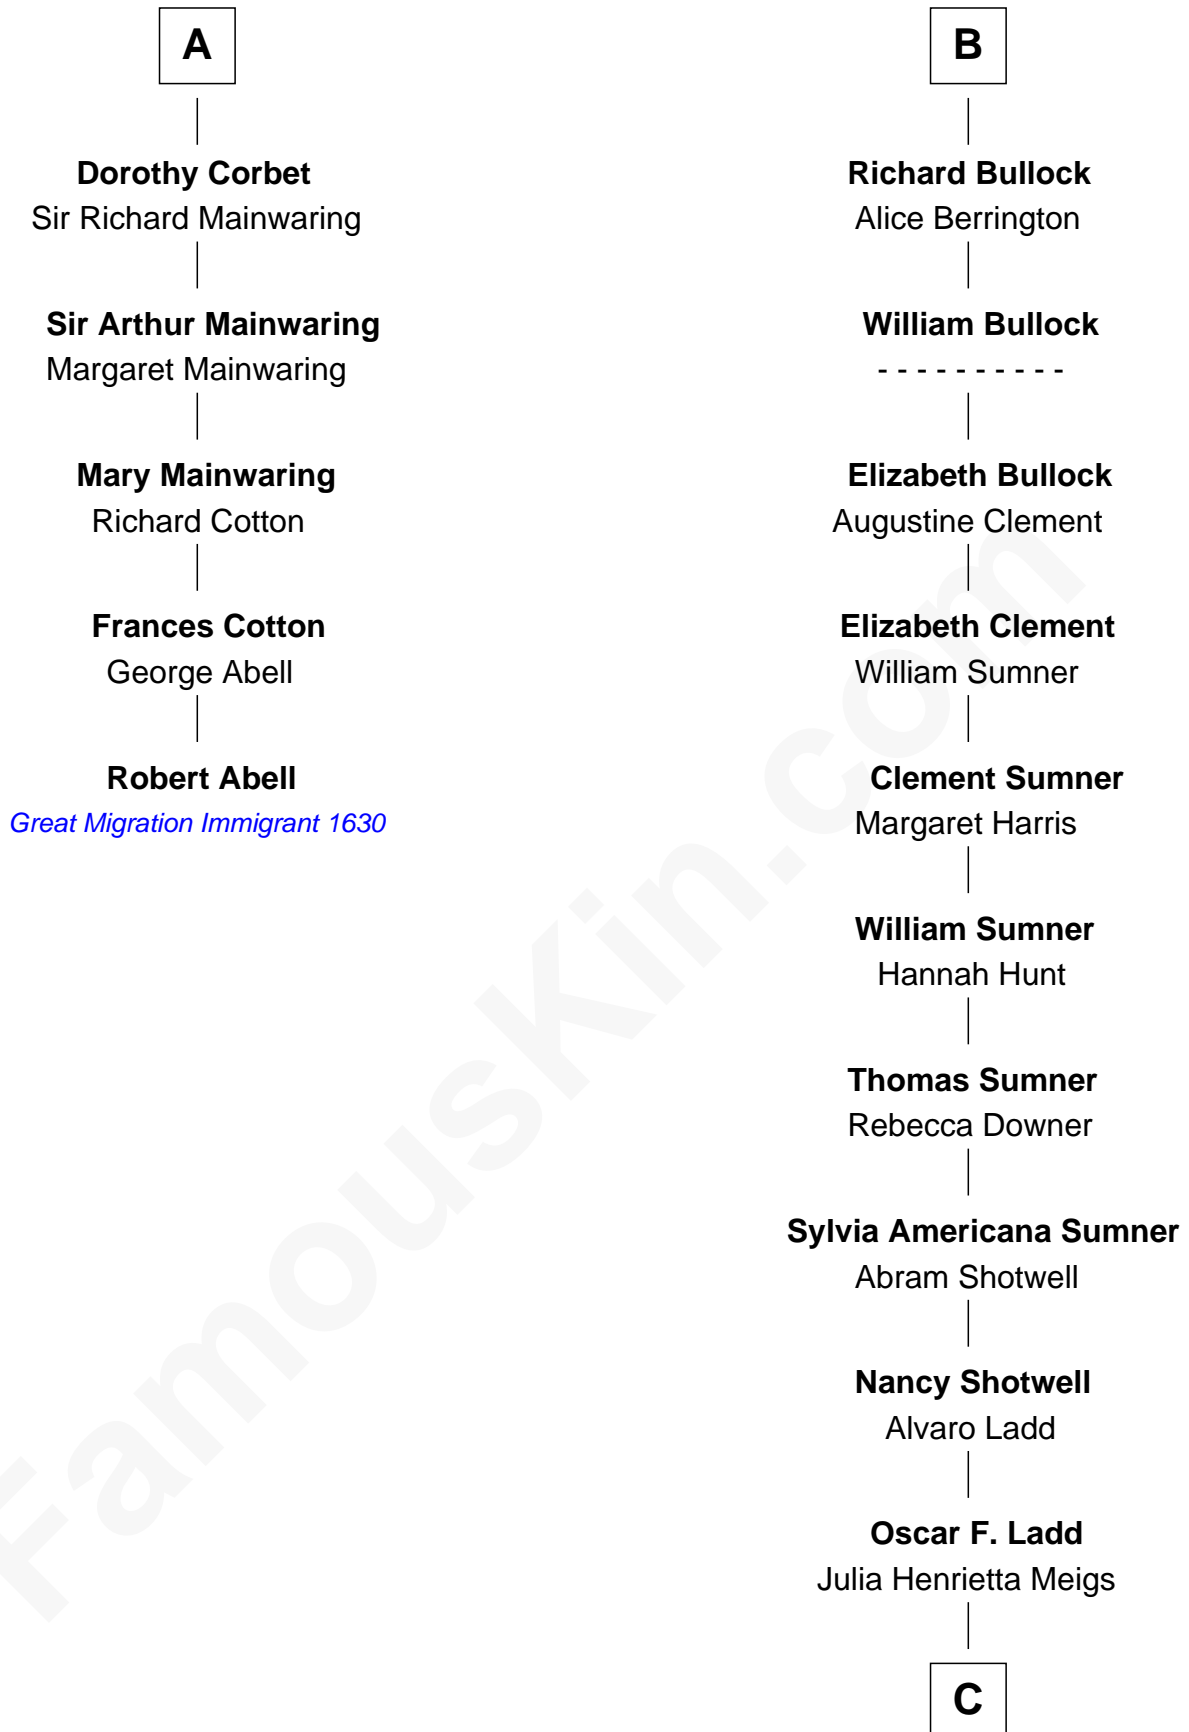

# FamousKin.com Relationship Chart of

**Robert Abell**

(c1605 - 1663) *Great Migration Immigrant 1630*

11th cousin 7 times removed of

**Alan Ladd**

*Movie Actor*

**Bartholomew de Badlesmere**

Margaret de Clare

**Elizabeth Butler**

John Talbot

**Ann Talbot**

Sir Henry Vernon

**Elizabeth Vernon**

Sir Robert Corbet

**A**

**Maud de Badlesmere**

John de Vere

**Aubrey de Vere**

Alice FitzWalter

**Sir Richard de Vere**

Alice Sergeaux

**Sir John de Vere**

Elizabeth Howard

**Joan de Vere**

Sir William Norreys

**Margaret Norreys**

Gilbert Bullock

**Thomas Bullock**

Alice Kingsmill

**B**

**C**

Alan Harwood Ladd