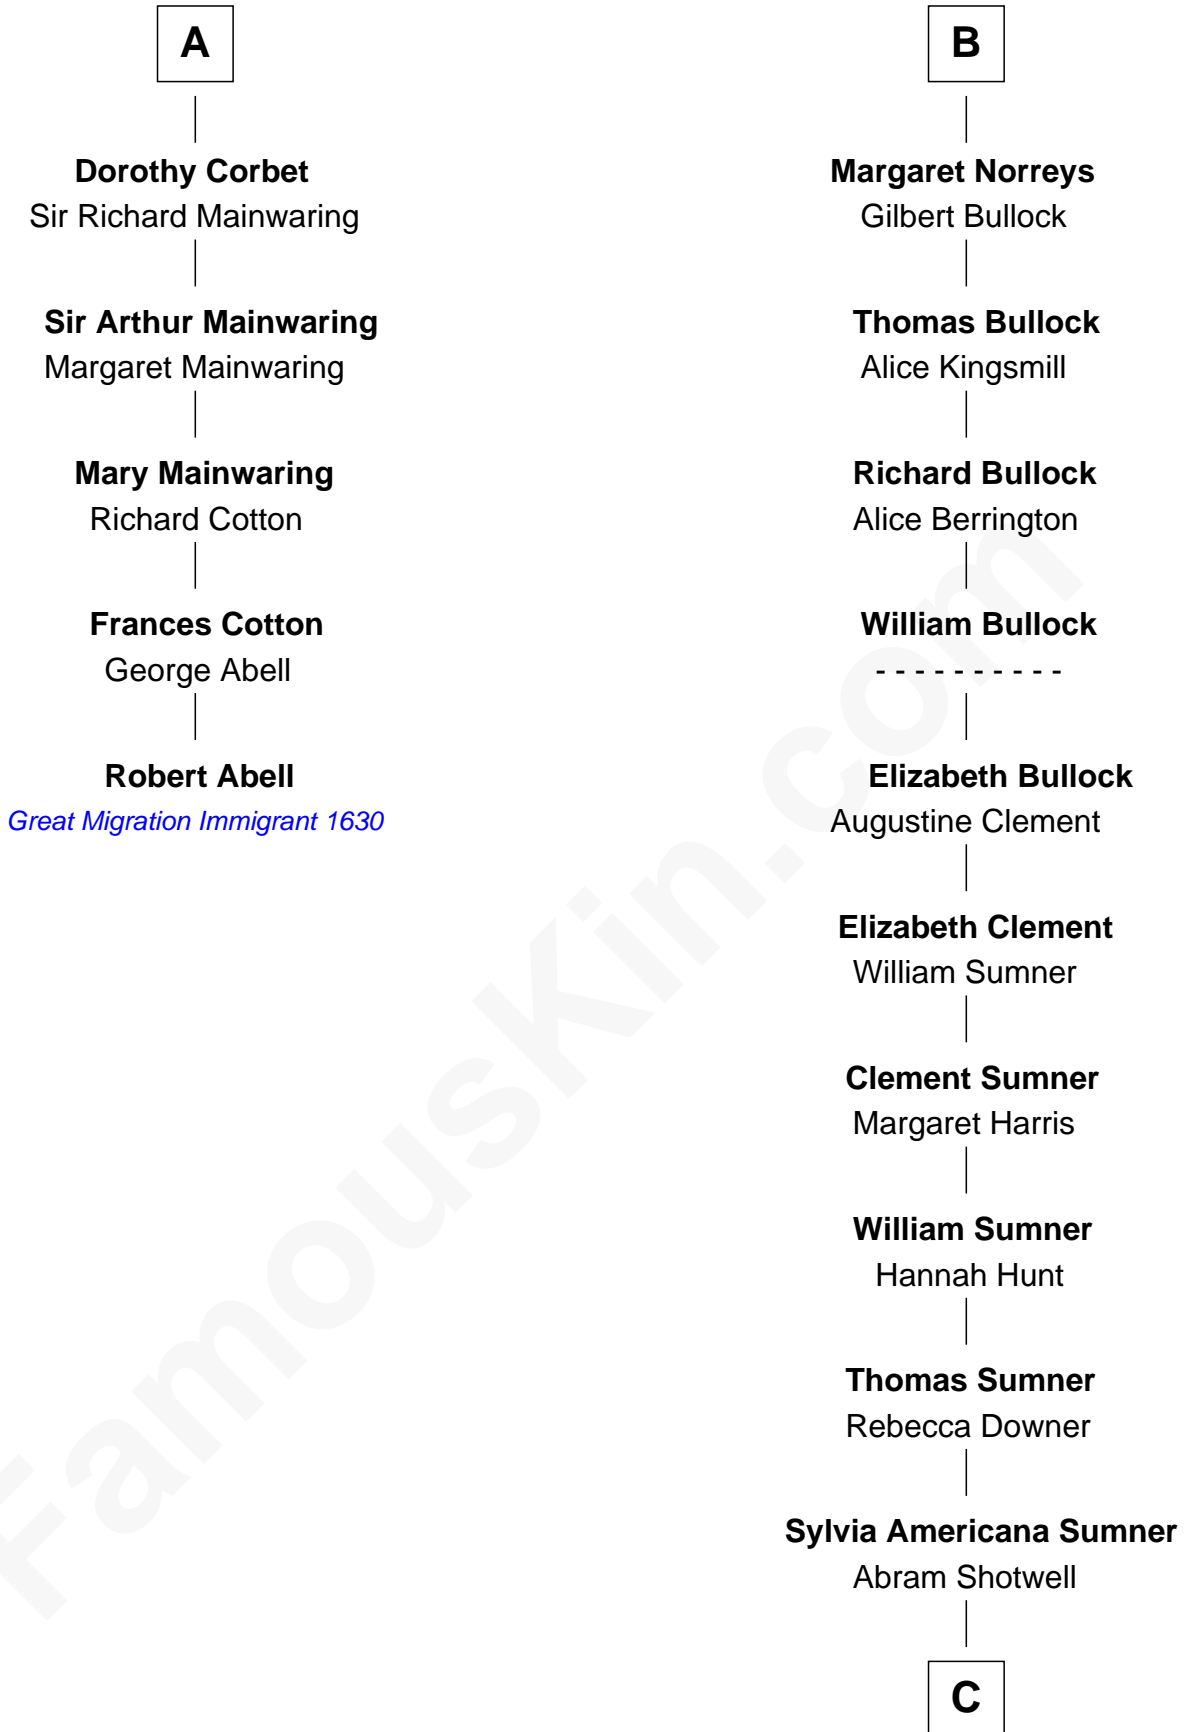

FamousKin.com Relationship Chart of

Robert Abell

(c1605 - 1663) Great Migration Immigrant 1630

11th cousin 9 times removed of

Alan Ladd

Movie Actor

Sir Richard de Burgh

Margaret - - - - -

Alice Sergeaux

Sir John de Vere

Elizabeth Howard

Joan de Vere

Sir William Norreys

B

C

Nancy Shotwell