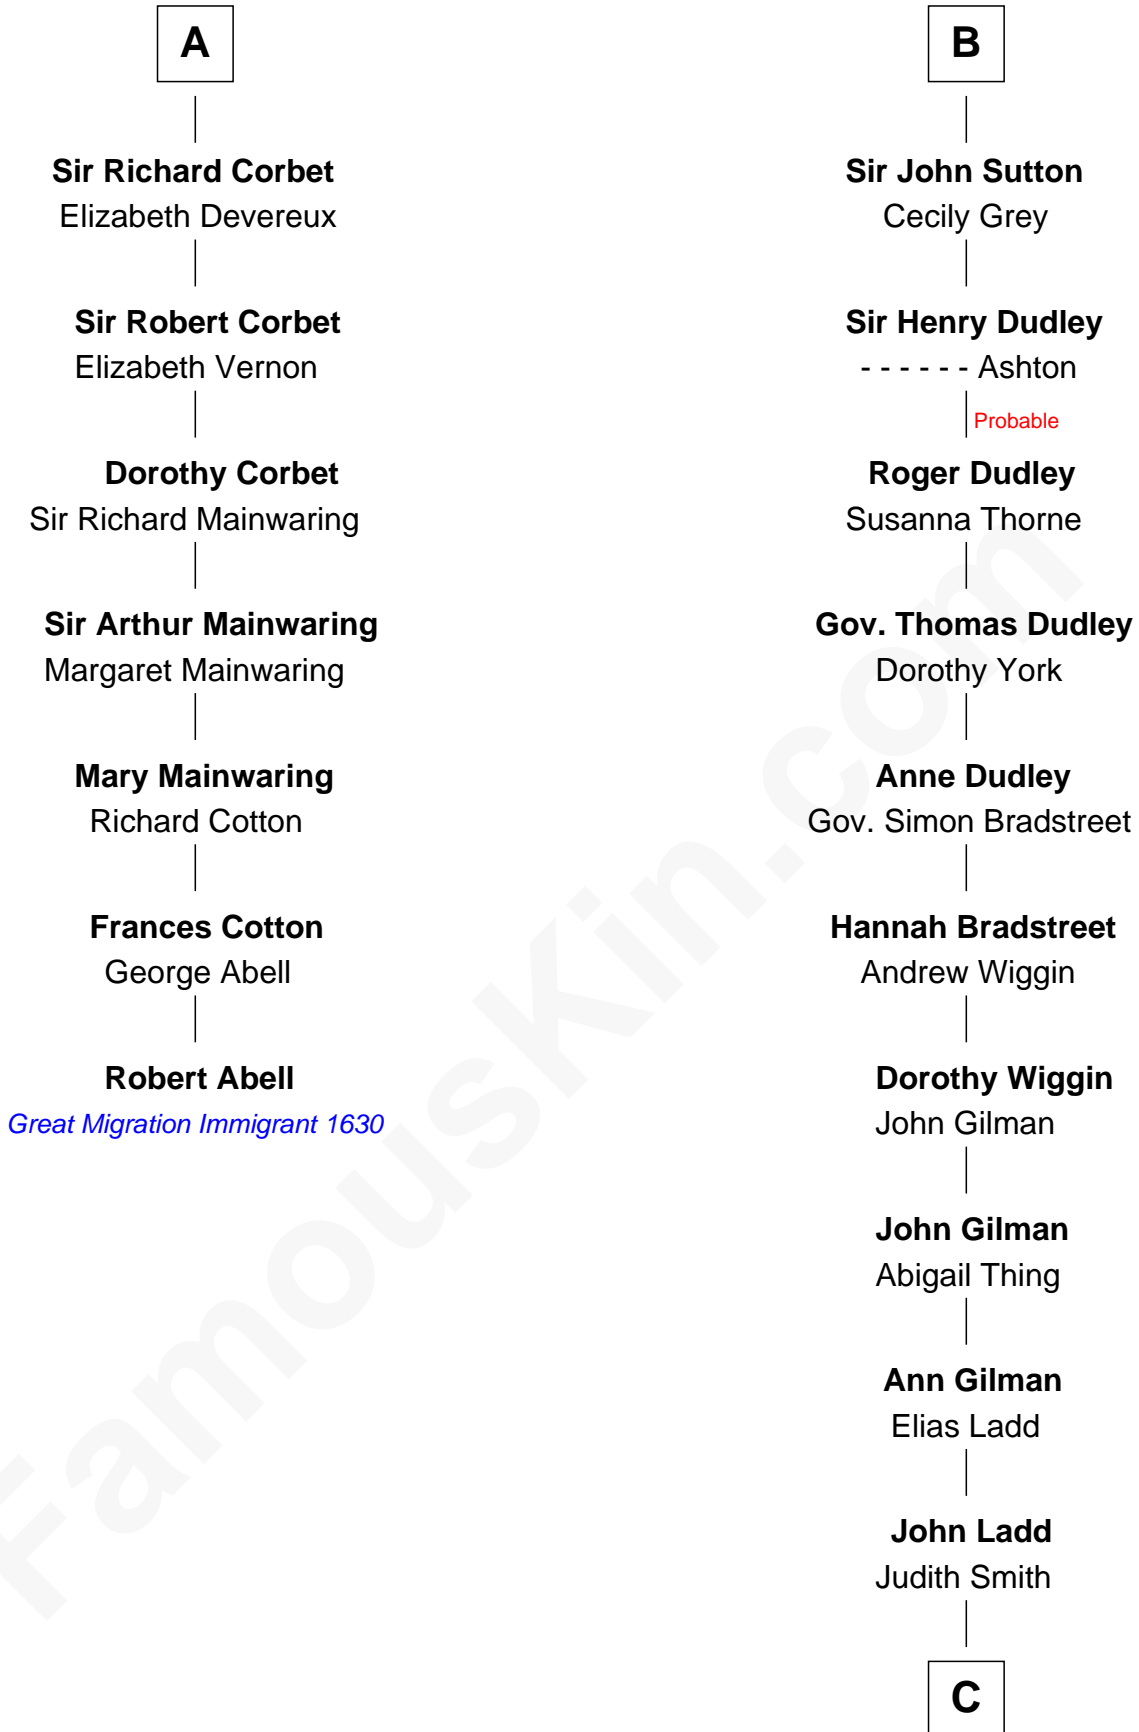

# FamousKin.com Relationship Chart of

**Robert Abell**

(c1605 - 1663) Great Migration Immigrant 1630

13th cousin 8 times removed of

**Alan Ladd**

Movie Actor

**C**

—  
**Josiah Ladd**

Nancy Ladd

—  
**Alvaro Ladd**

Nancy Shotwell

—  
**Oscar F. Ladd**

Julia Henrietta Meigs

—  
**Alan Harwood Ladd**

Selina Raleigh

—  
**Alan Ladd**