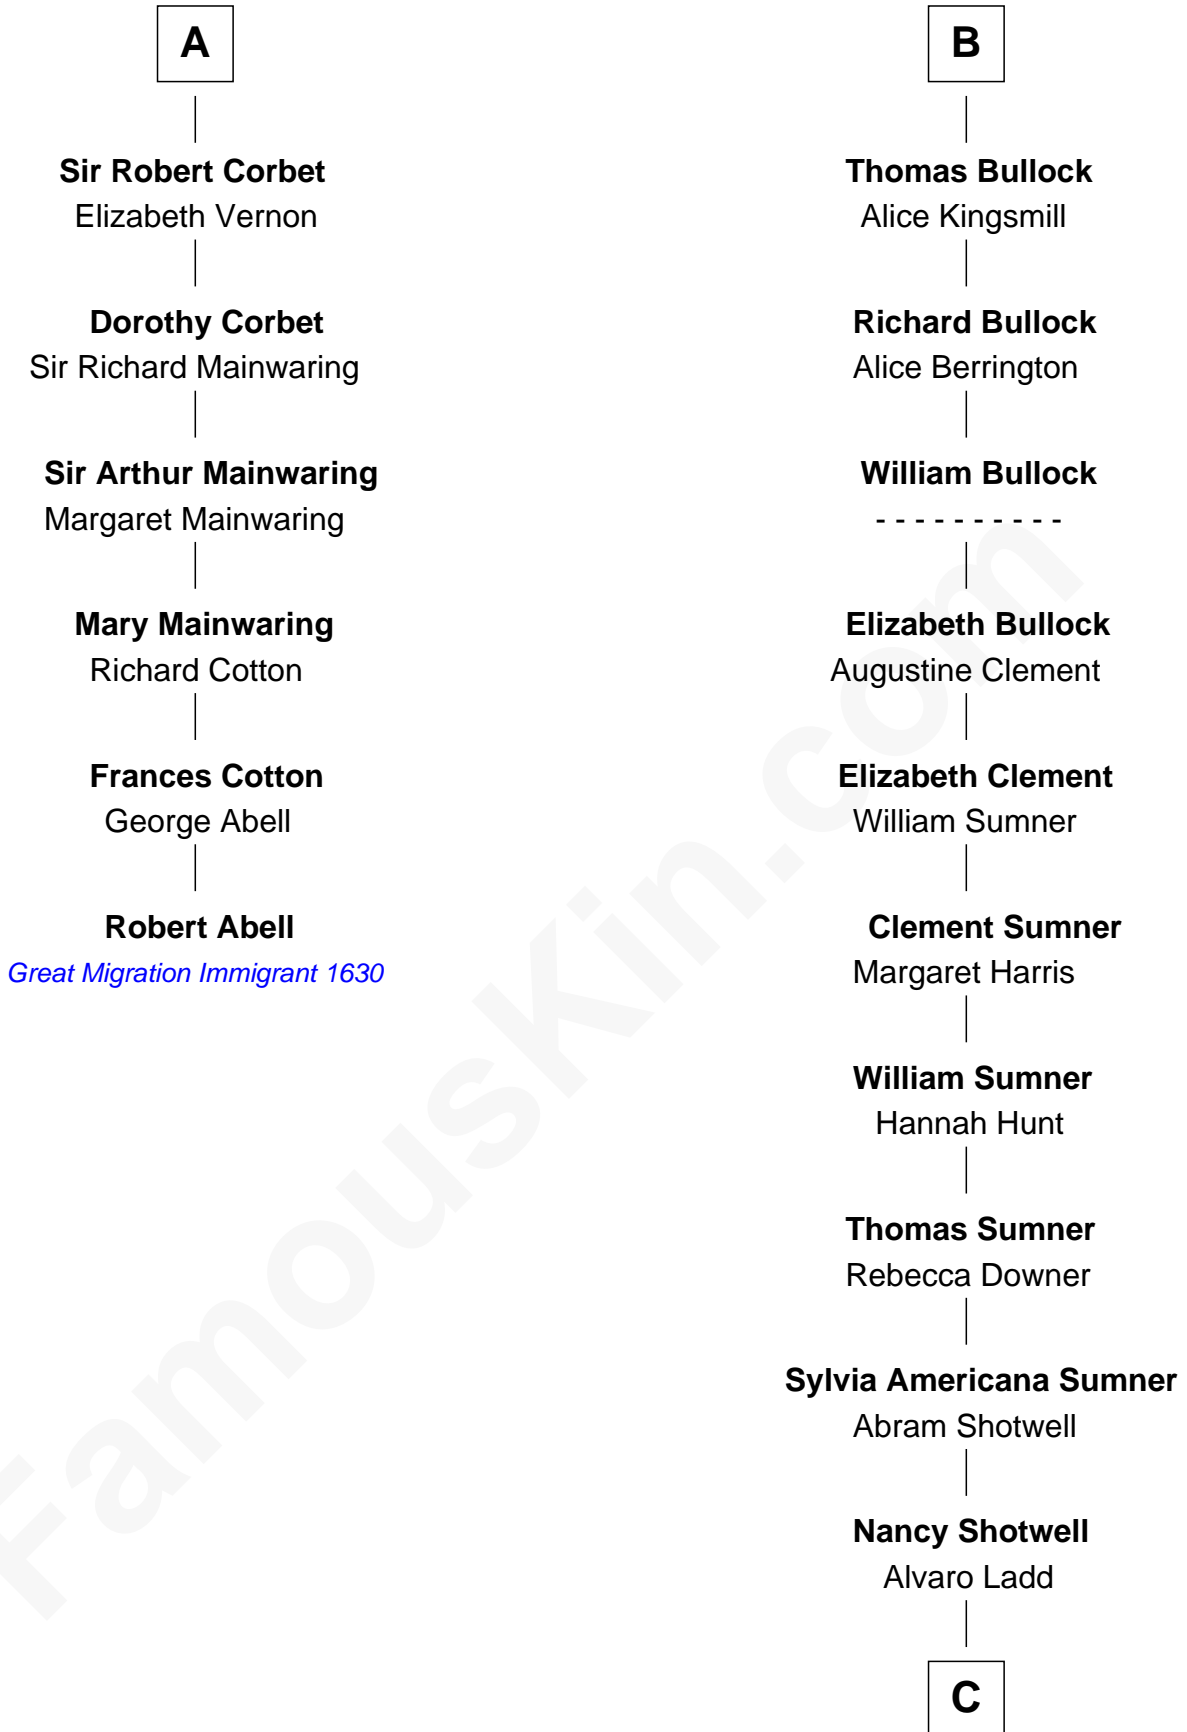

FamousKin.com Relationship Chart of

Robert Abell

(c1605 - 1663) *Great Migration Immigrant 1630*

12th cousin 7 times removed of

Alan Ladd

Movie Actor

Hugh le Despencer

Eleanor de Clare

Sir Edward le Despencer

Anne de Ferrers

Edward Despencer

Elizabeth Burghersh

Margaret Despencer

Robert de Ferrers

Sir Edmund Ferrers

Ellen Roche

Elizabeth Howard

Joan de Vere

Sir William Norreys

Margaret Norreys

Gilbert Bullock

B

C

Oscar F. Ladd