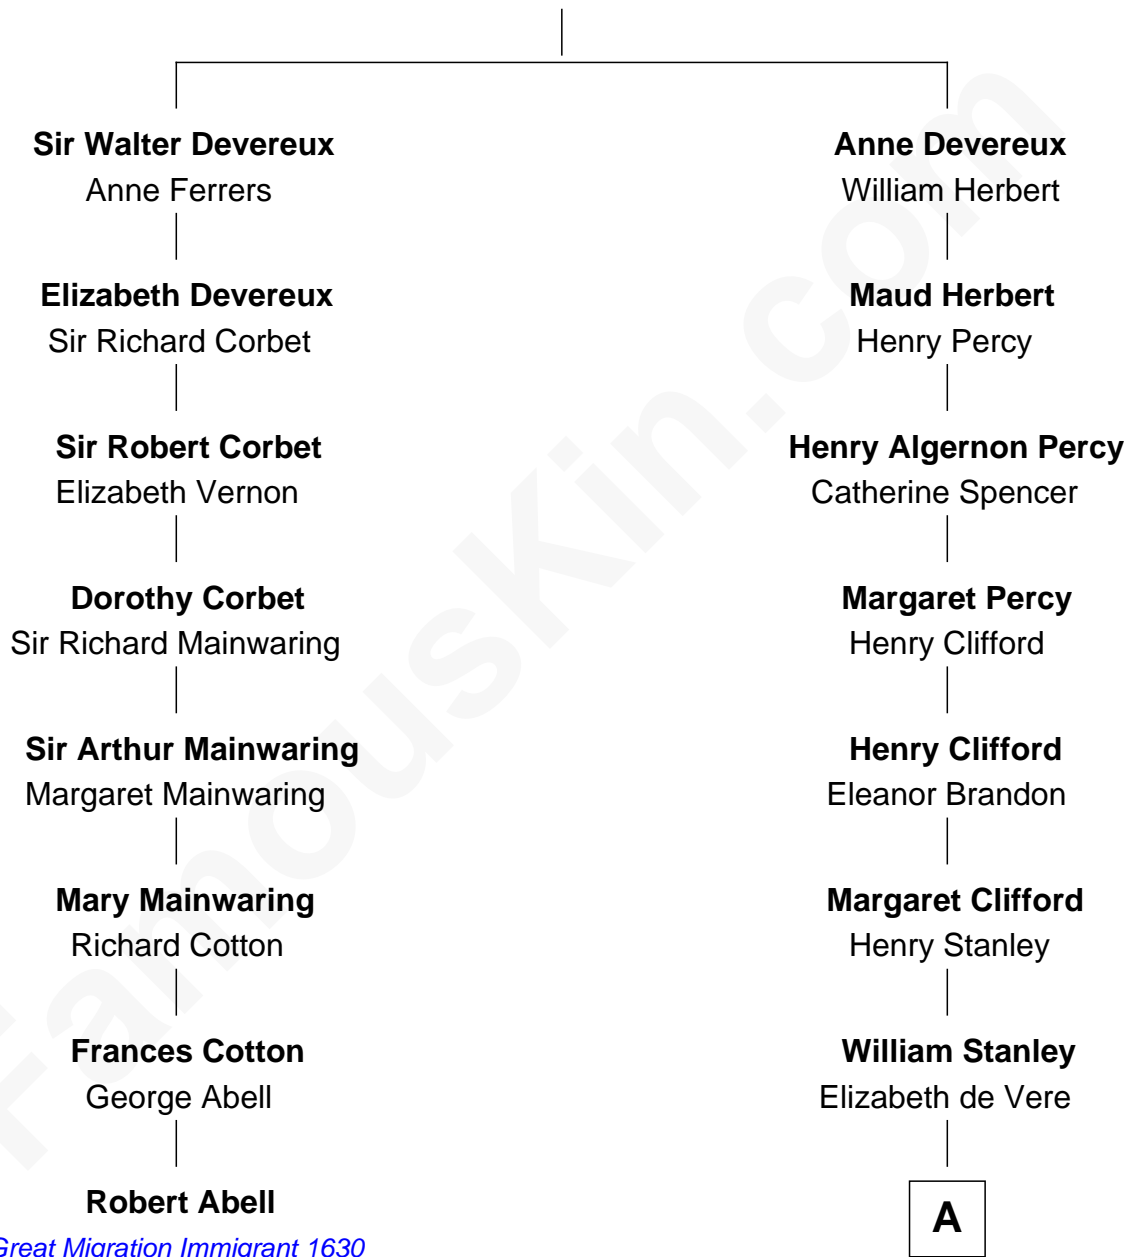

FamousKin.com Relationship Chart of

Robert Abell

(c1605 - 1663) *Great Migration Immigrant 1630*

7th cousin 11 times removed of

Hugh Grant

Movie Actor

Sir Walter Devereux

Elizabeth Merbery

A

James Stanley

Charlotte de la Trémoille

Amelia Sophia Stanley

John Murray

William Murray

Margaret Nairne

Margaret Murray