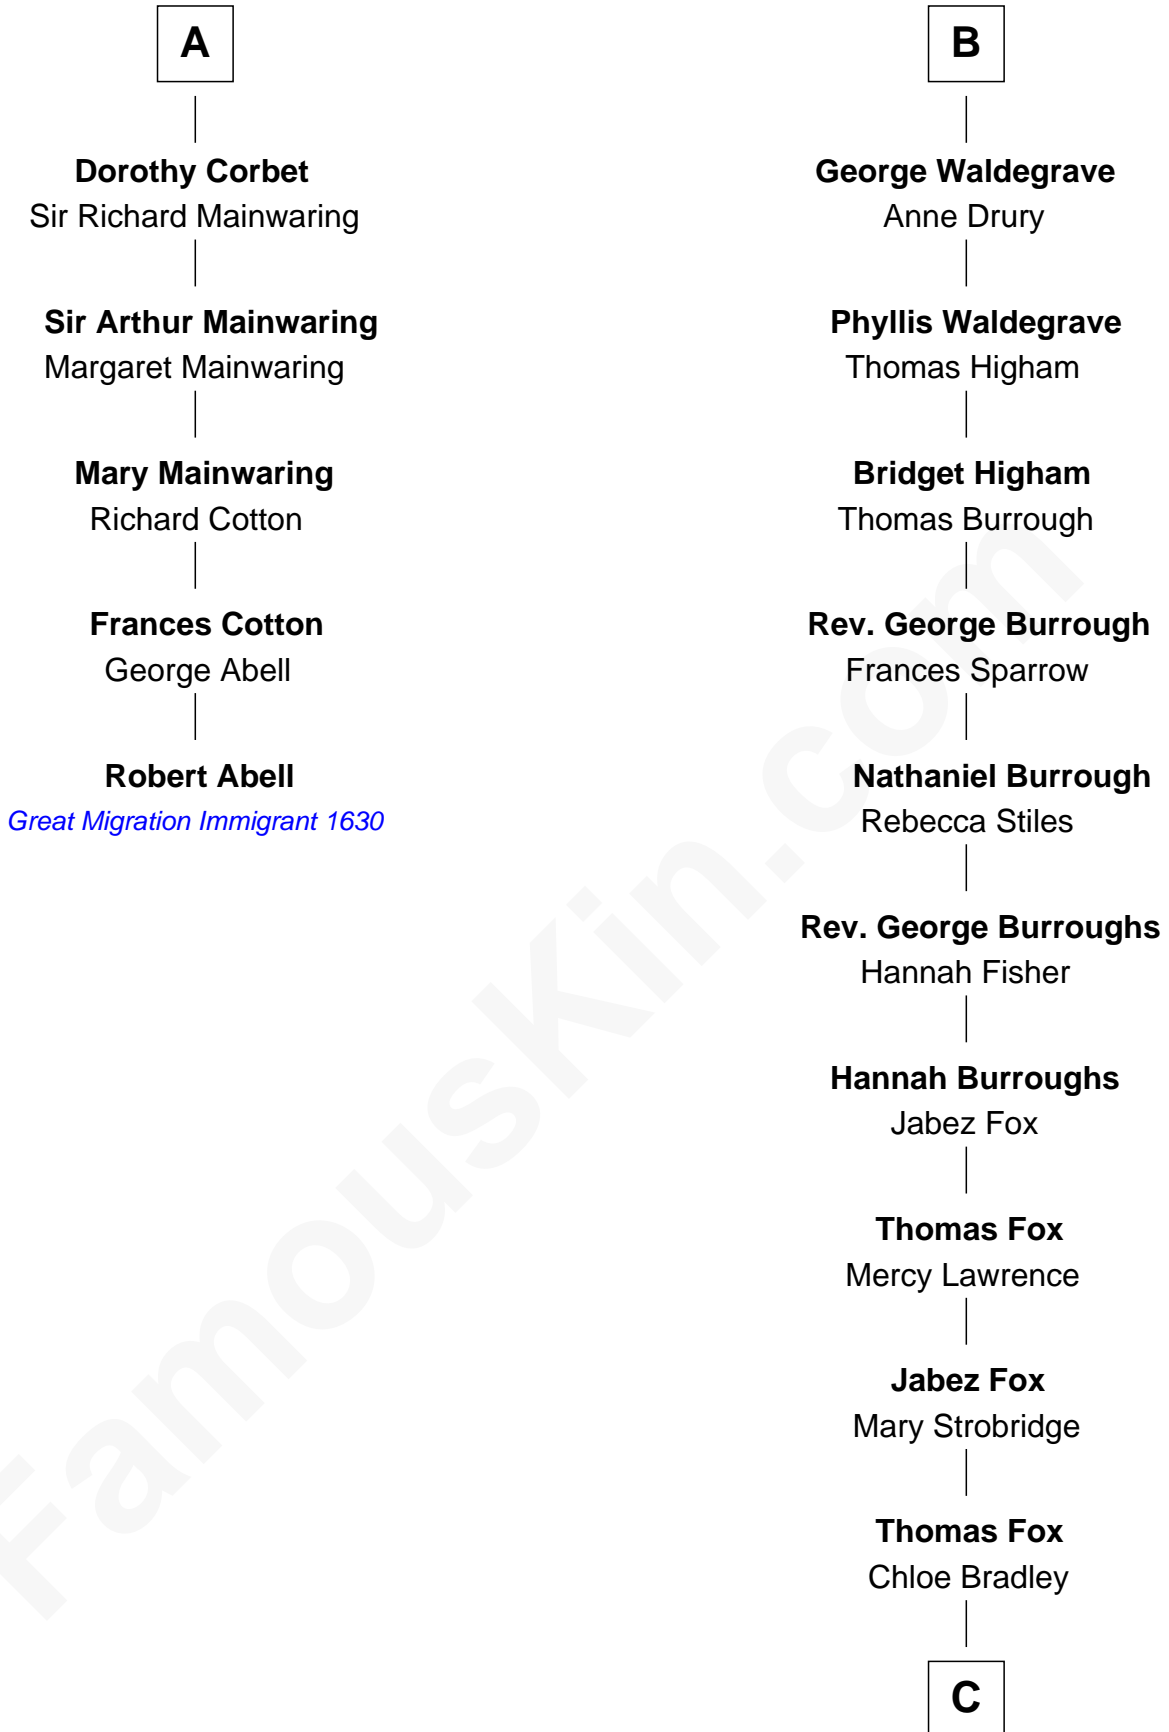

FamousKin.com Relationship Chart of

Robert Abell

(c1605 - 1663) *Great Migration Immigrant 1630*

11th cousin 10 times removed of

John Ritter

TV and Movie Actor

William de Ros
Maude de Vaux

Sir William de Ros
Margery de Badlesmere

Maud de Roos
John de Welles

Anne de Welles
James Butler

James Butler
Joan Beauchamp

Elizabeth Butler
John Talbot

Ann Talbot
Sir Henry Vernon

Elizabeth Vernon
Sir Robert Corbet

A

Agnes de Ros
Pain de Tibetot

Sir John de Tibetot
Margaret de Badlesmere

Sir Robert de Tibetot
Margaret Deincourt

Elizabeth de Tibetot
Sir Philip le Despencer

Margery Despencer
Sir Roger Wentworth

Henry Wentworth
Elizabeth Howard

Margery Wentworth
Sir William Waldegrave

B

C

Pliny Lothrop Fox

Laura Utley Riddle

William P. L. Fox

Harriett Lucina Tilton

Harriett Fay Fox

Dr. Harry Thomas Southworth