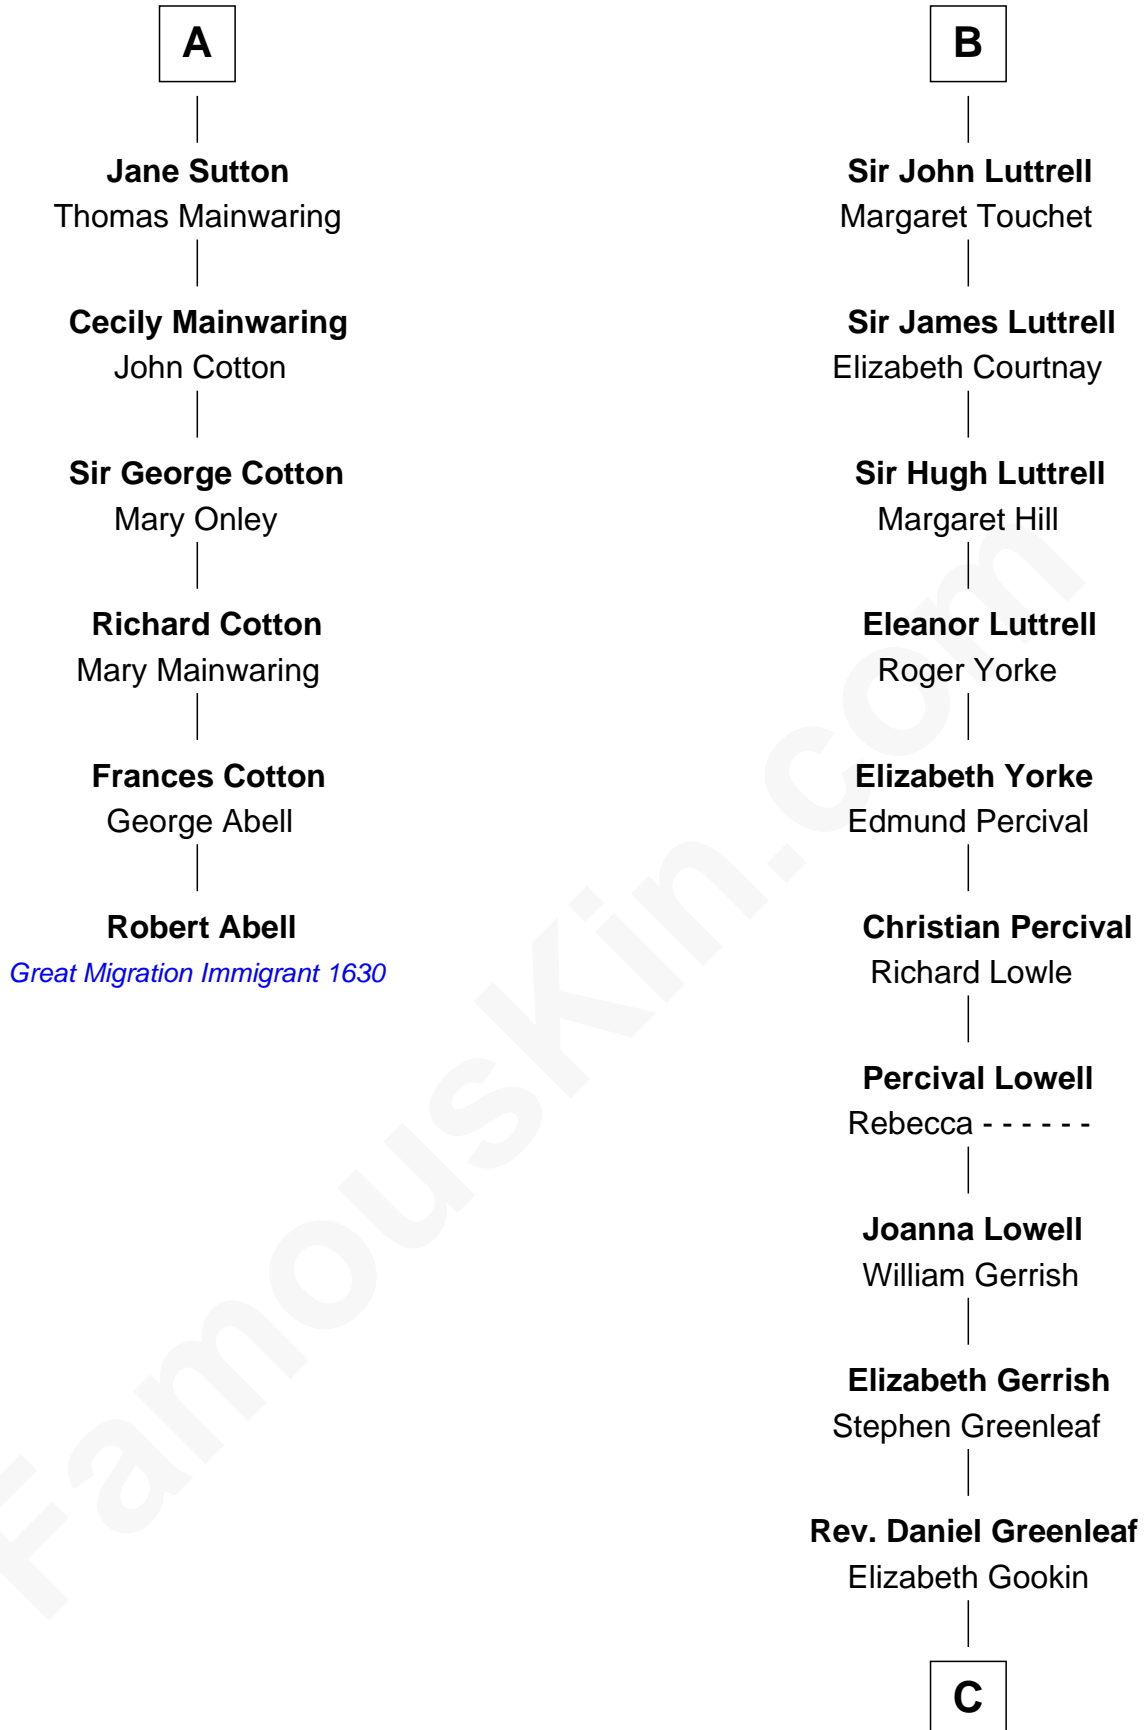

FamousKin.com

Relationship Chart of

Robert Abell

(c1605 - 1663) Great Migration Immigrant 1630

12th cousin 8 times removed of

Herman Melville
Author of *Moby Dick*

Saher de Quincy
Margaret de Beaumont

C

—
Mercy Greenleaf

John Scollay

—
Priscilla Scollay

Thomas Melville

—
Allan Melville

Maria Gansevoort

—
Herman Melville

Author of Moby Dick