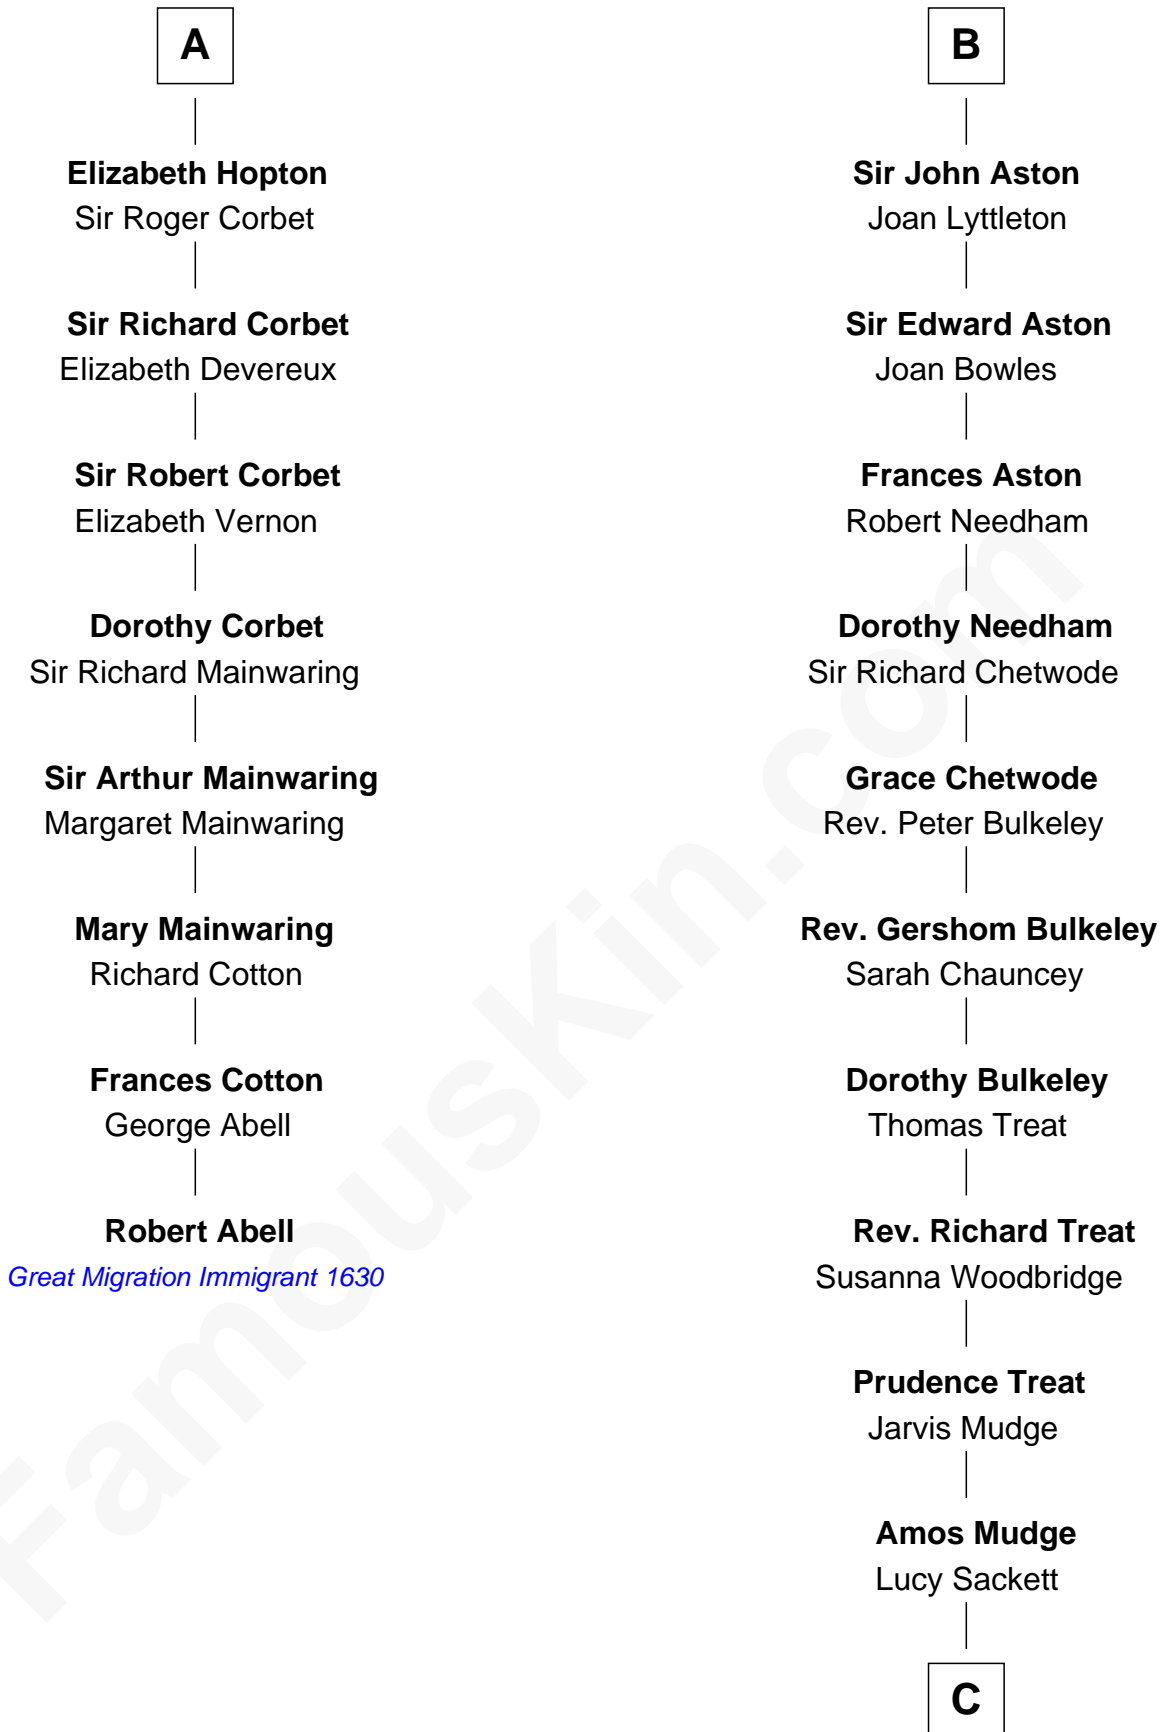

FamousKin.com Relationship Chart of

Robert Abell

(c1605 - 1663) Great Migration Immigrant 1630

14th cousin 7 times removed of

Dick Clark

Radio and TV Host

John de Botetourte

Maud FitzThomas

C

Julia H. Mudge

George Barnard

George Barnard

Jane Sophia Fuller

Charles Fuller Barnard

Anna May Aldridge

Julia Fuller Barnard