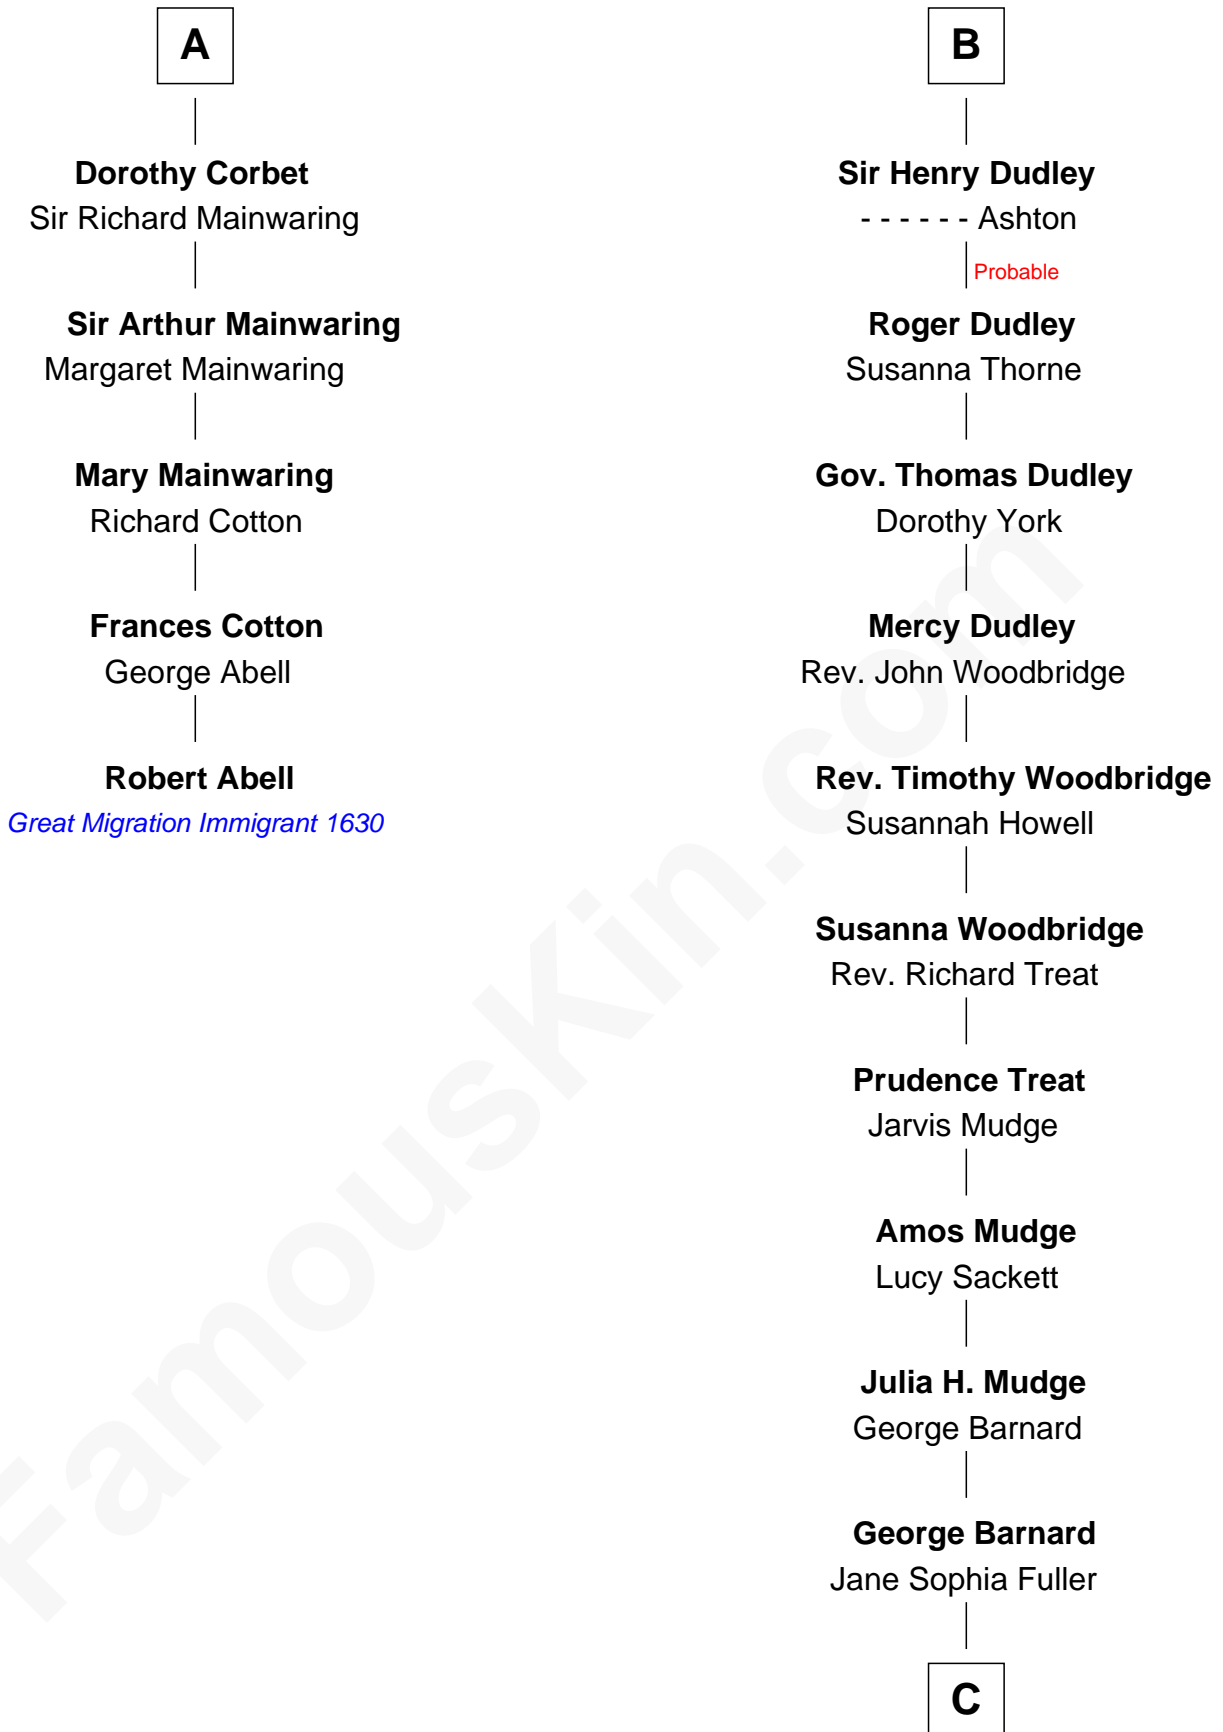

FamousKin.com Relationship Chart of

Robert Abell

(c1605 - 1663) Great Migration Immigrant 1630

11th cousin 8 times removed of

Dick Clark

Radio and TV Host

Ralph de Stafford

Margaret de Audley

C

Charles Fuller Barnard

Anna May Aldridge

Julia Fuller Barnard

Richard Augustus Clark

Dick Clark

Radio and TV Host

FamousKin.com